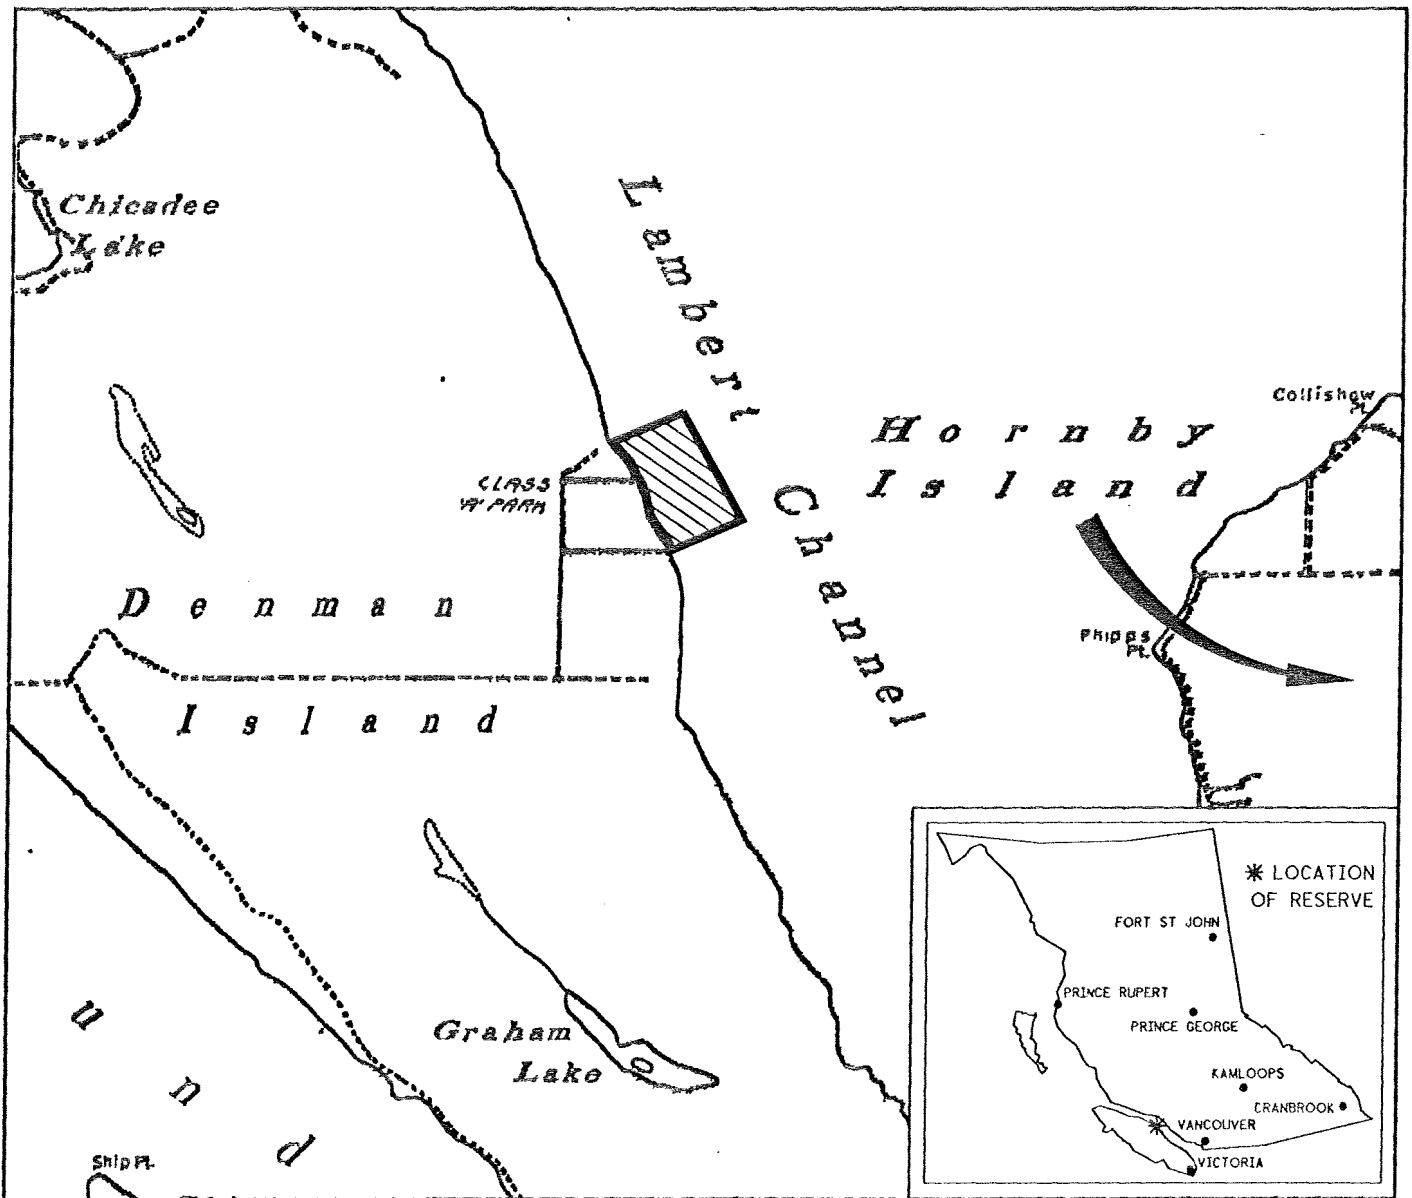

PROVINCE OF BRITISH COLUMBIA
MINISTRY OF ENERGY, MINES AND PETROLEUM RESOURCES
MINERAL TITLES BRANCH

FILLONGLEY FORESHORE

This is a summary sketch of the area shown in black on Mineral Titles Reference Maps (File 12000 01)

LAND DISTRICT: NANAIMO	MINING DIVISION: NANAIMO	
MAPS: 092F10E, 10W	SCALE 1: 50 000	SKETCH PREPARED BY: KWD