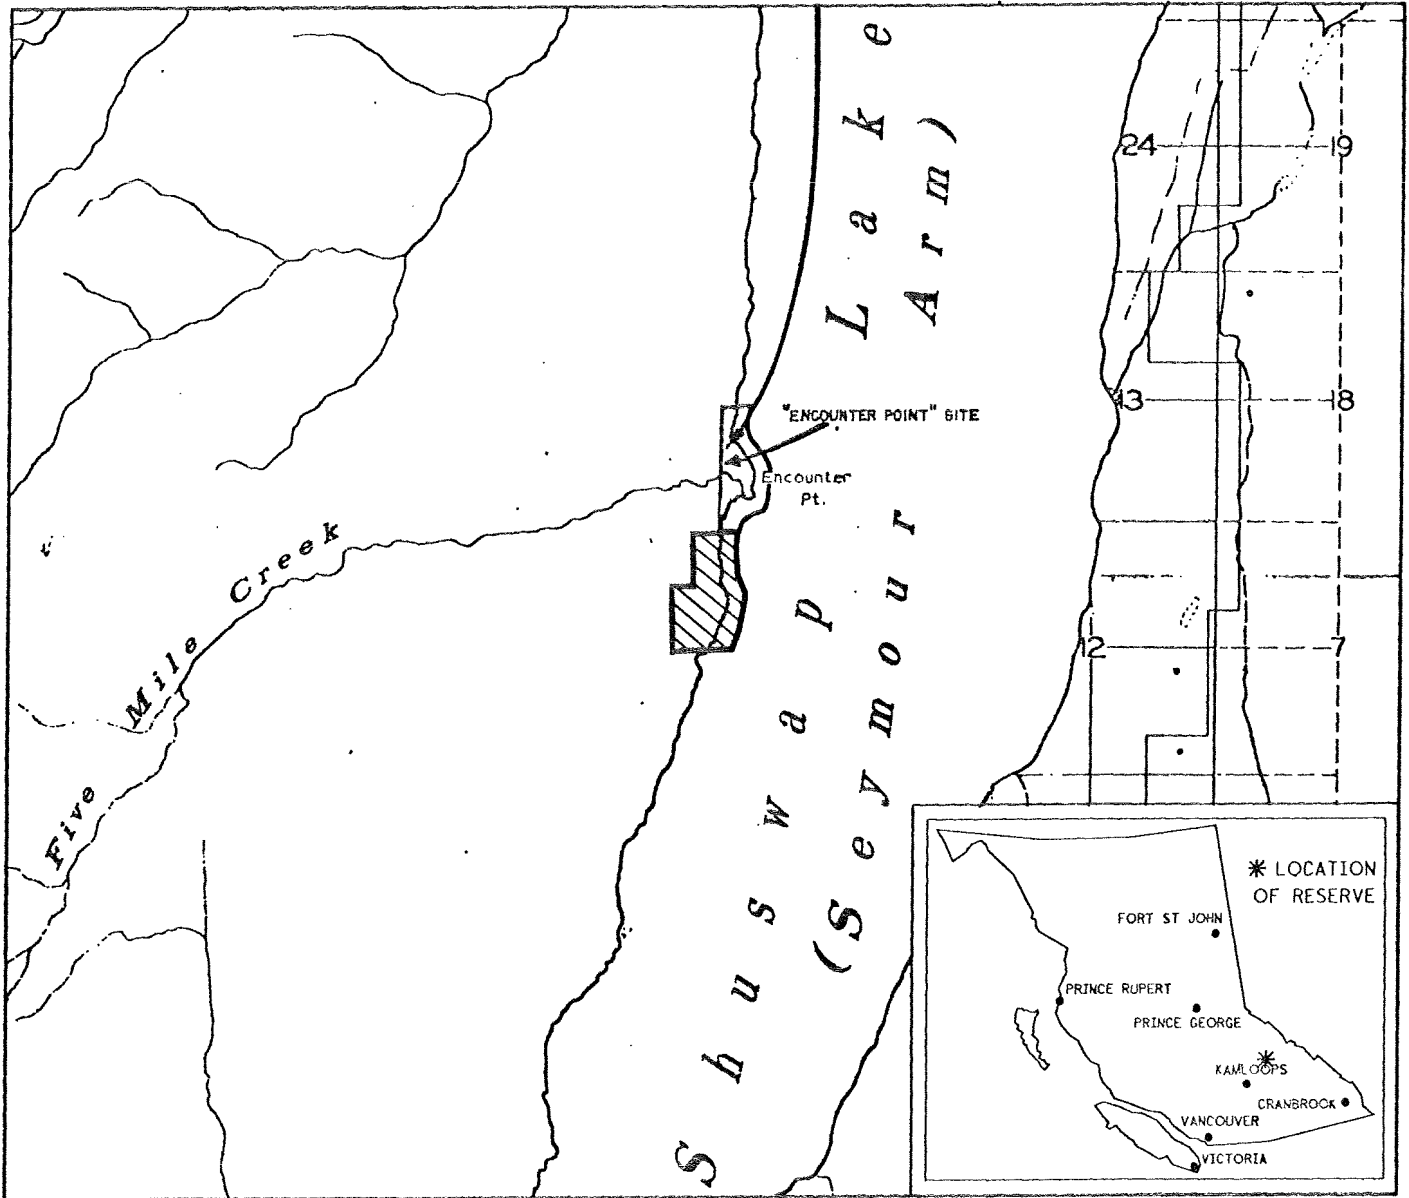

PROVINCE OF BRITISH COLUMBIA  
MINISTRY OF ENERGY, MINES AND PETROLEUM RESOURCES  
MINERAL TITLES BRANCH

ENCOUNTER POINT

This is a summary sketch of the area shown in black on Mineral Titles Reference Maps (File 12000 01)

LAND DISTRICT: KAMLOOPS	MINING DIVISION: KAMLOOPS	
MAPS: 082M03E	SCALE 1: 50 000	SKETCH PREPARED BY: KWD