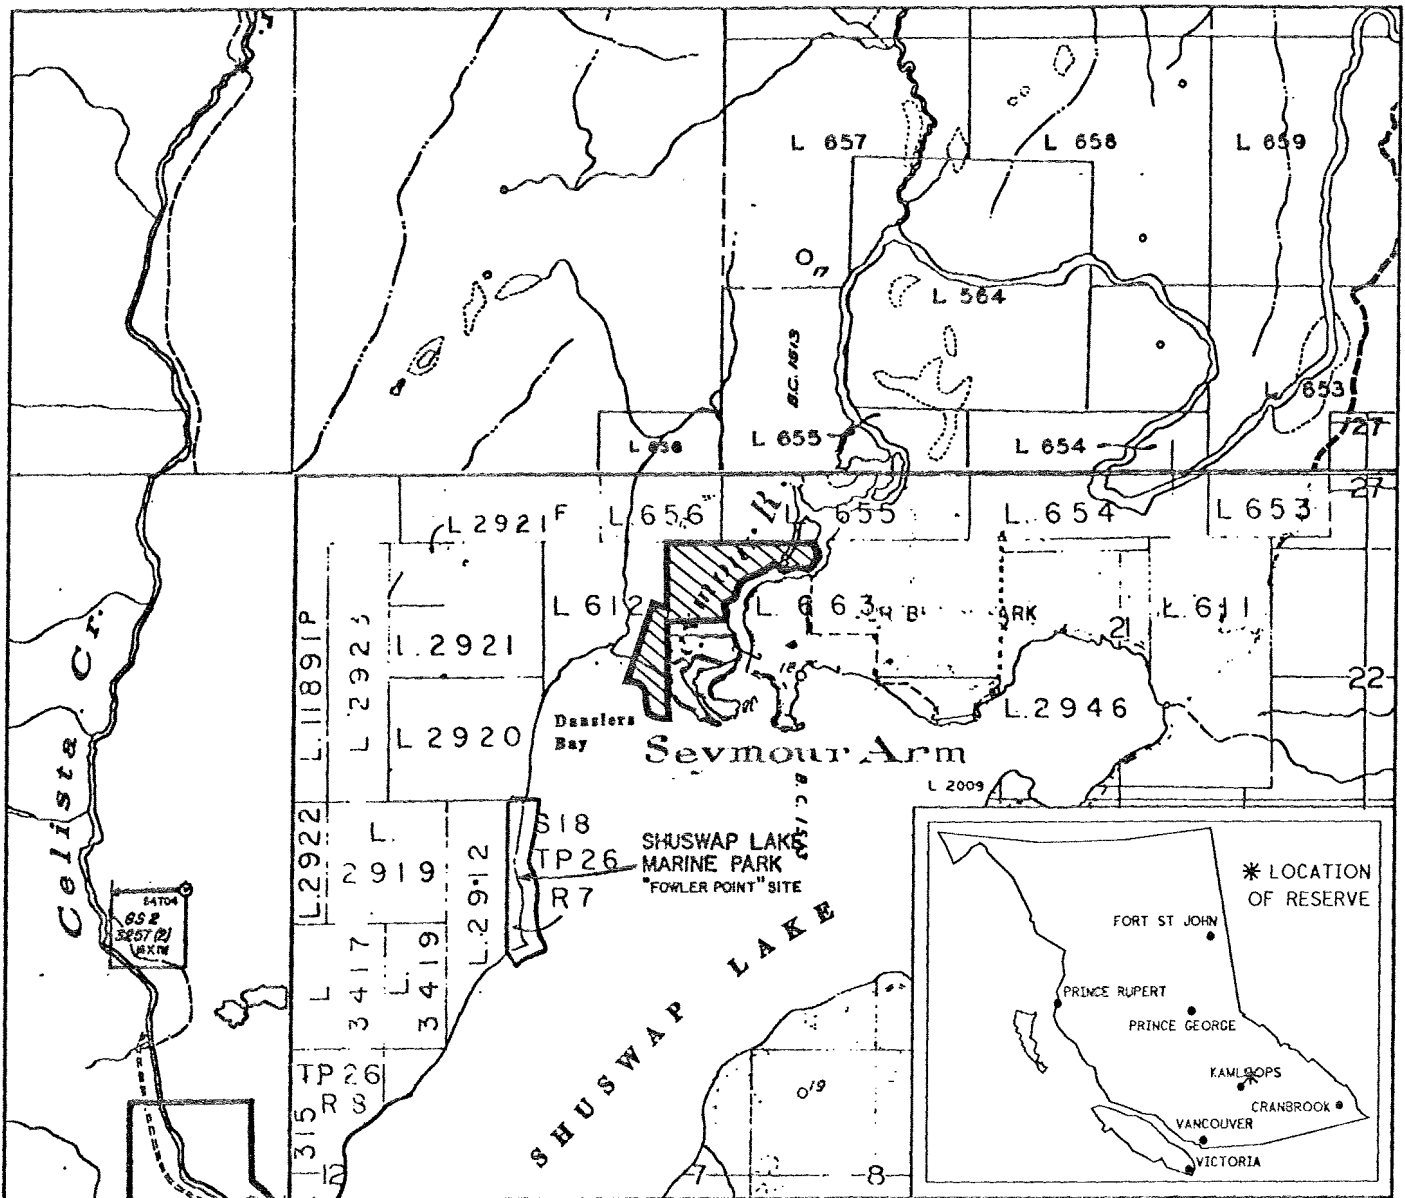

PROVINCE OF BRITISH COLUMBIA  
MINISTRY OF ENERGY, MINES AND PETROLEUM RESOURCES  
MINERAL TITLES BRANCH

DANSIERS BAY

This is a summary sketch of the area shown in black on Mineral Titles Reference Maps (File 12000 01)

LAND DISTRICT: KAMLOOPS		MINING DIVISION: KAMLOOPS	
MAPS: 082M02W		SCALE 1: 50 000	SKETCH PREPARED BY: KWD