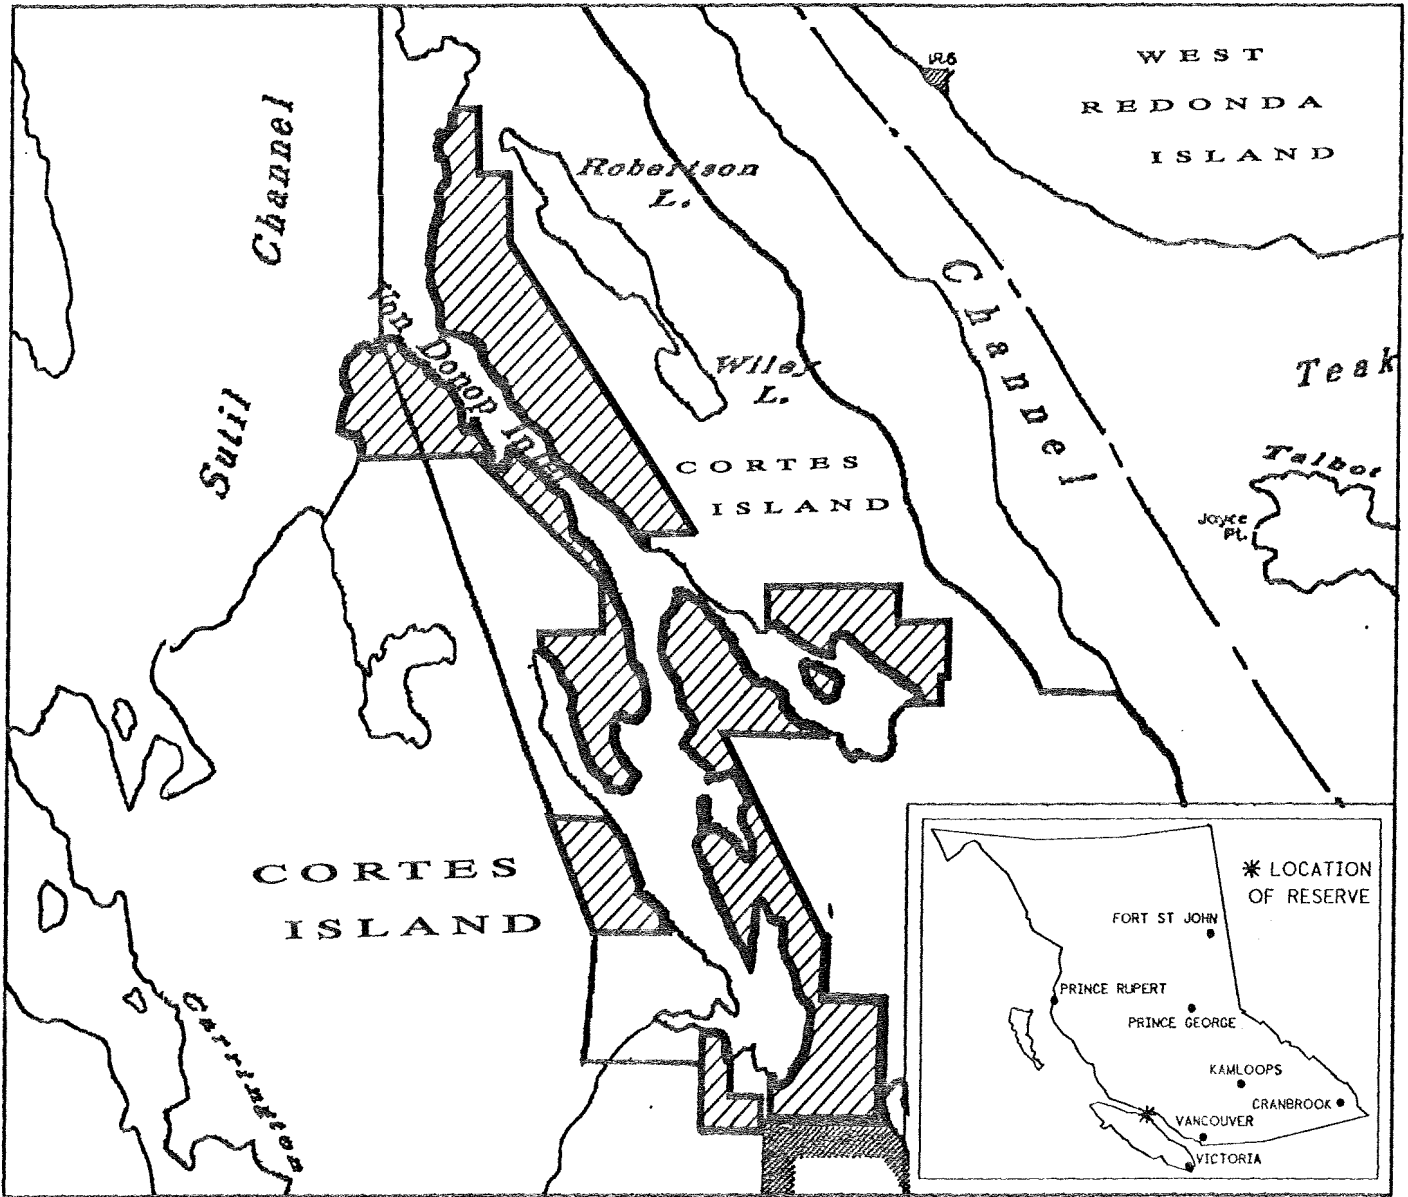

PROVINCE OF BRITISH COLUMBIA
 MINISTRY OF ENERGY, MINES AND PETROLEUM RESOURCES
 MINERAL TITLES BRANCH

CORTES ISLAND

This is a summary sketch of the area shown in black on Mineral Titles Reference Maps (File 12000 01)

LAND DISTRICT: SAYWARD	MINING DIVISION: NANAIMO	
MAPS: 092K02W	SCALE 1: 50 000	SKETCH PREPARED BY: KWD