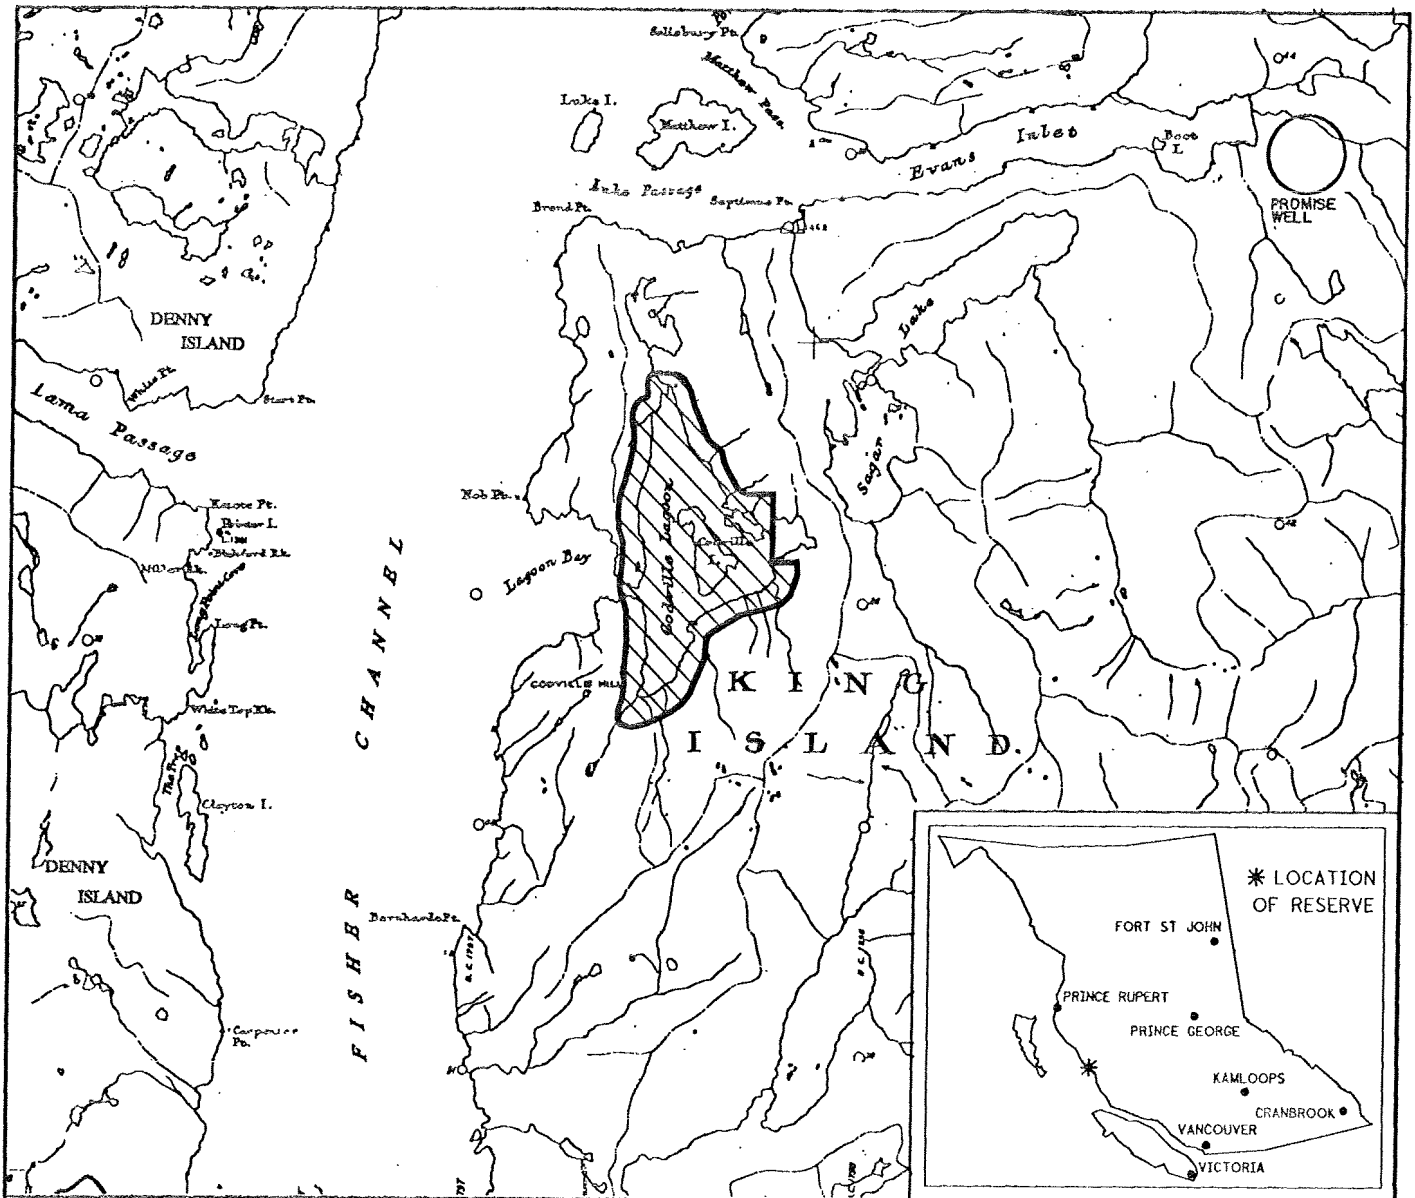

PROVINCE OF BRITISH COLUMBIA
MINISTRY OF ENERGY, MINES AND PETROLEUM RESOURCES
MINERAL TITLES BRANCH

CODVILLE LAGOON

This is a summary sketch of the area shown in black on Mineral Titles Reference Maps (File 12000 01)

LAND DISTRICT: COAST RANGE 3	MINING DIVISION: SKEENA	
MAPS: 093D04W	SCALE 1:100 000	SKETCH PREPARED BY: KWD