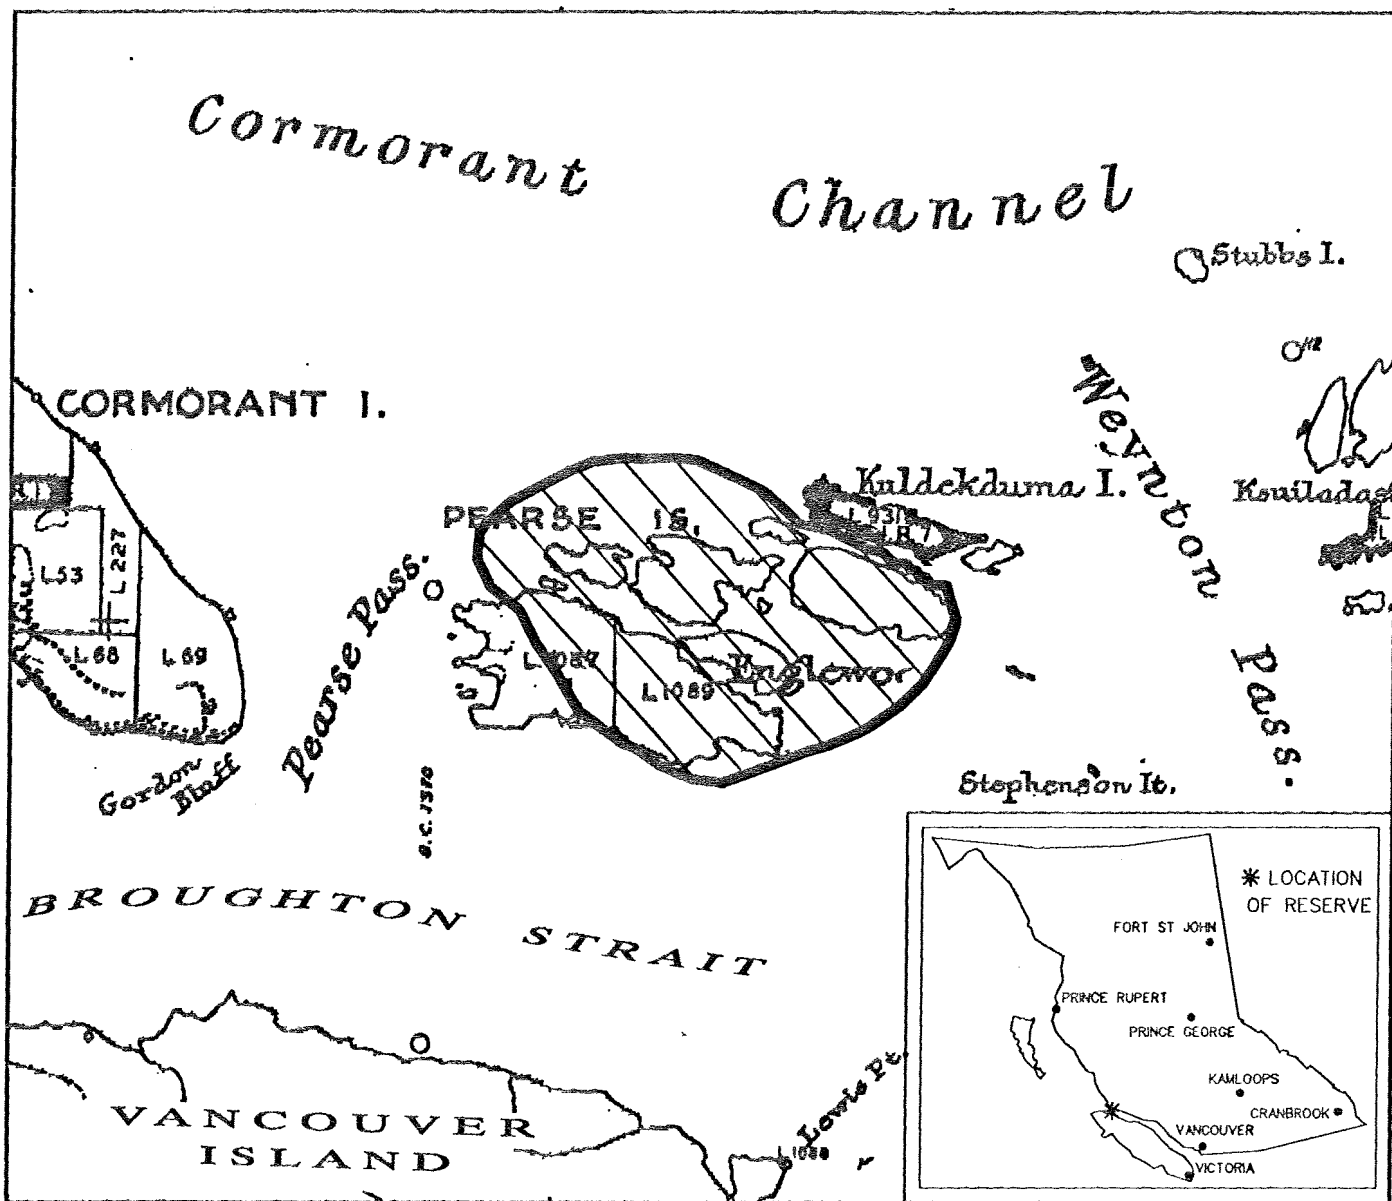

PROVINCE OF BRITISH COLUMBIA  
MINISTRY OF ENERGY, MINES AND PETROLEUM RESOURCES  
MINERAL TITLES BRANCH

BROUGHTON - PEARSE ISLANDS

This is a summary sketch of the area shown in black on Mineral Titles Reference Maps (File 12000 01)

LAND DISTRICT: RUPERT	MINING DIVISION: NANAIMO	
MAPS: 092L10W	SCALE 1: 50 000	SKETCH PREPARED BY KWD