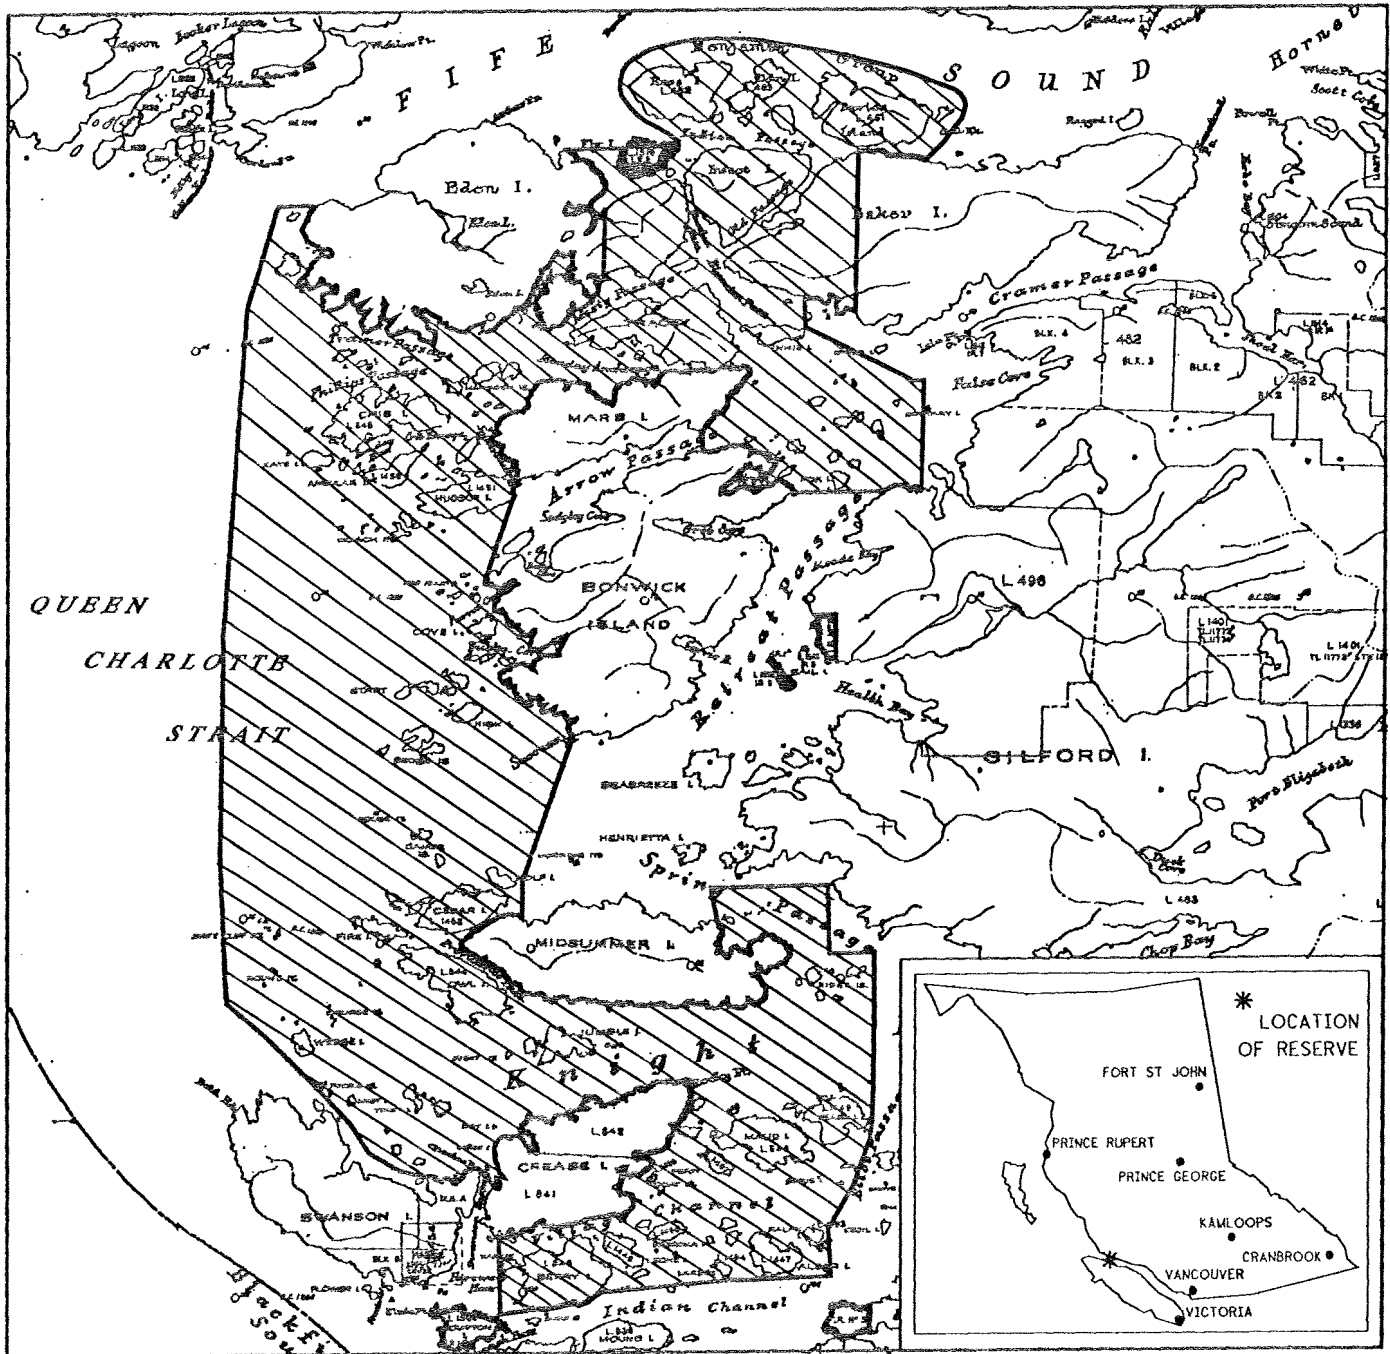

PROVINCE OF BRITISH COLUMBIA
 MINISTRY OF ENERGY, MINES AND PETROLEUM RESOURCES
 MINERAL TITLES BRANCH

BROUGHTON - CRIB ISLANDS

This is a summary sketch of the area shown in black on Mineral Titles Reference Maps (File I2000 01)

LAND DISTRICT: COAST RANGE I	MINING DIVISION: VANCOUVER	
MAPS: 092L10E, 10W, 15E	SCALE 1:125 000	SKETCH PREPARED BY: KWD