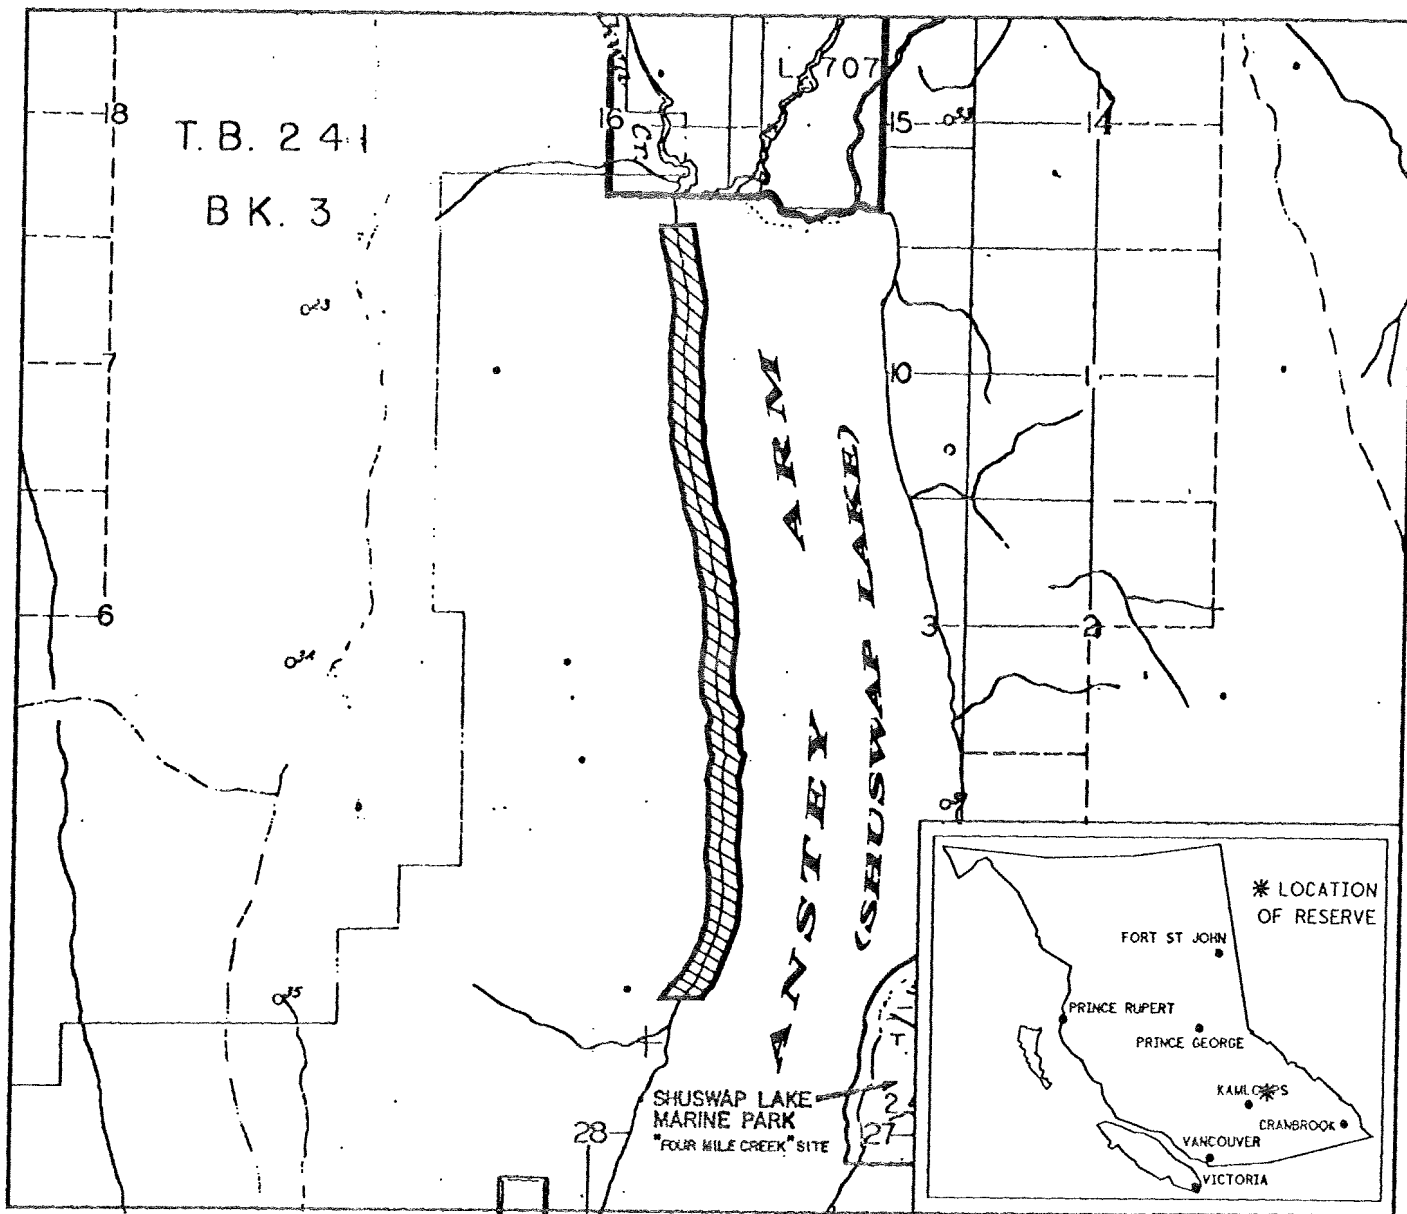

PROVINCE OF BRITISH COLUMBIA
MINISTRY OF ENERGY, MINES AND PETROLEUM RESOURCES
MINERAL TITLES BRANCH

ANSTEY ARM - SITE 2

This is a summary sketch of the area shown in black on Mineral Titles Reference Maps (File 12000 01)

LAND DISTRICT: KAMLOOPS	MINING DIVISION: KAMLOOPS	
MAPS: 082M02W	SCALE 1: 50 000	SKETCH PREPARED BY: KWD