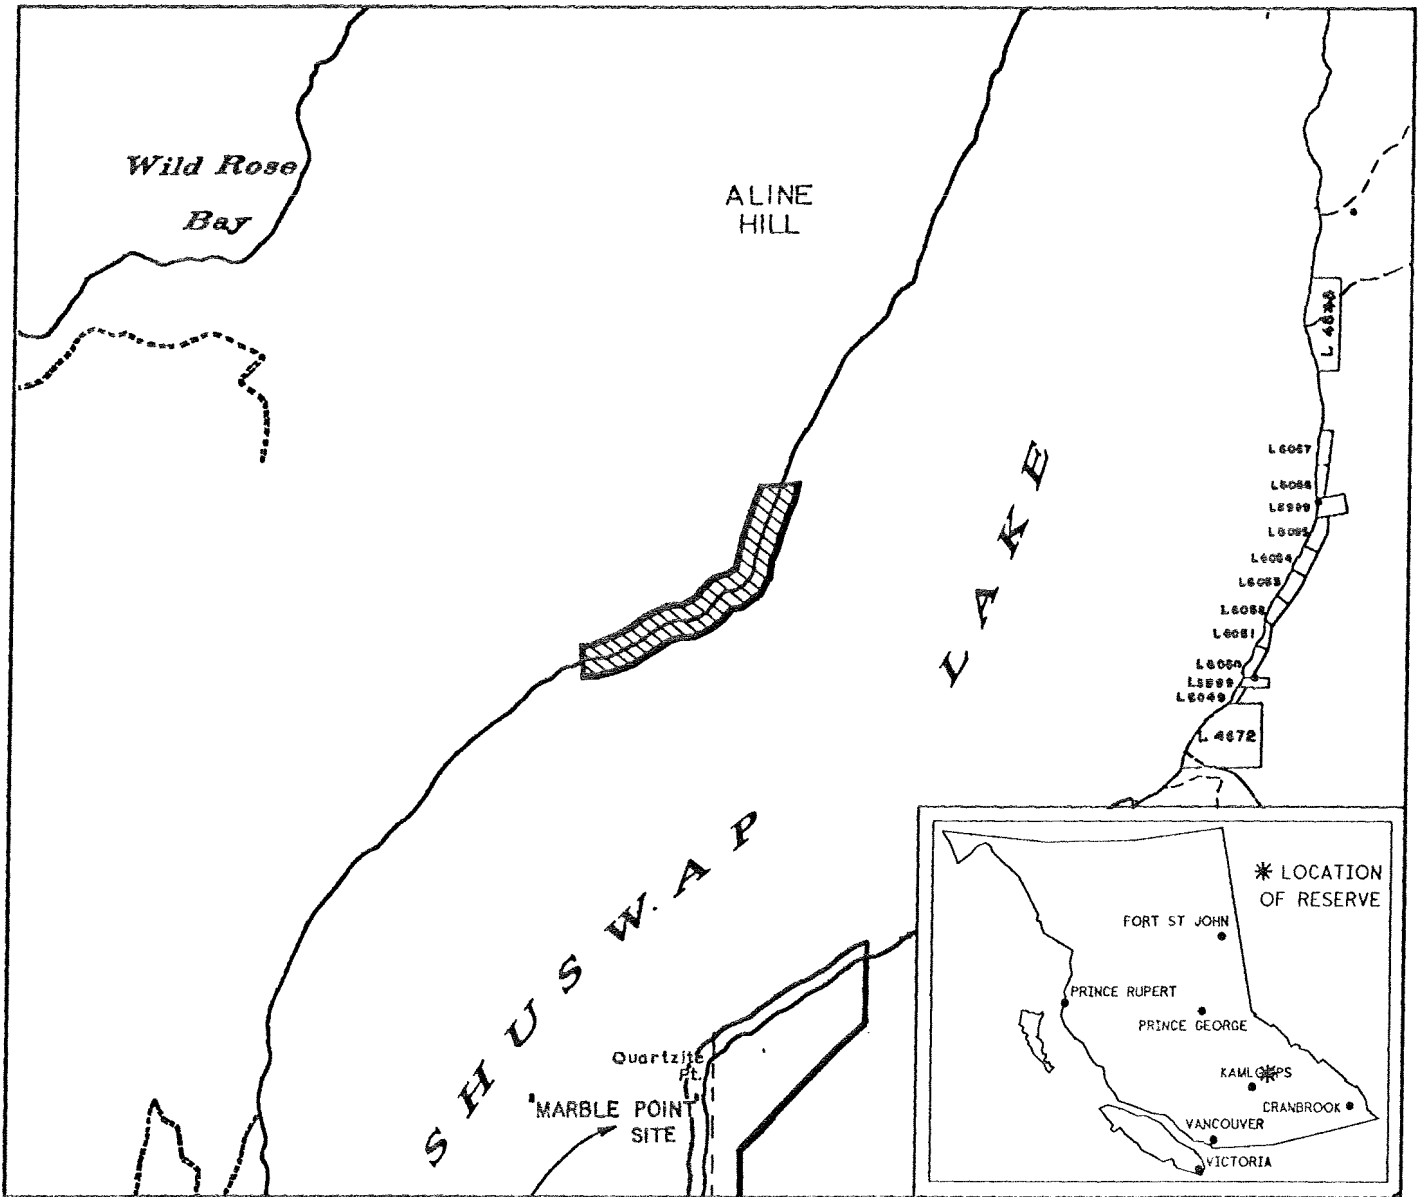

PROVINCE OF BRITISH COLUMBIA
MINISTRY OF ENERGY, MINES AND PETROLEUM RESOURCES
MINERAL TITLES BRANCH

ALINE HILL - SITE 2

This is a summary sketch of the area shown in black on Mineral Titles Reference Maps (File 12000 0)

LAND DISTRICT: KAMLOOPS	MINING DIVISION: KAMLOOPS	
MAPS: 082LI4E	SCALE 1:50 000	SKETCH PREPARED BY: KWD