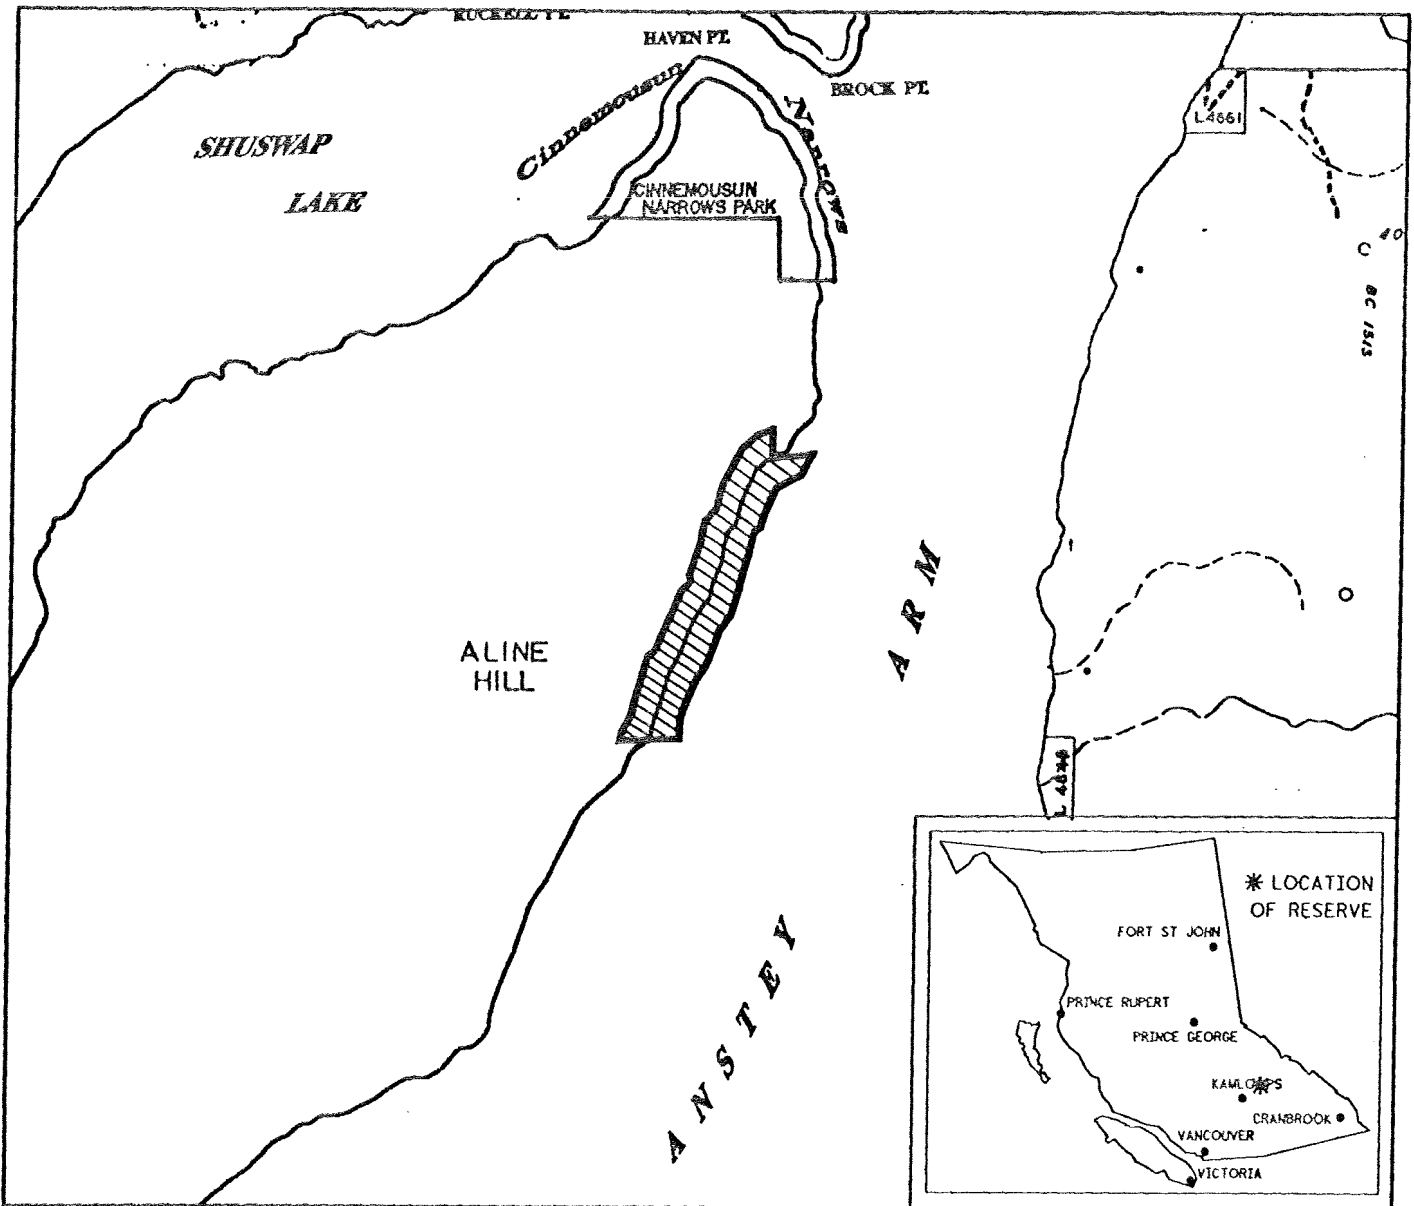

PROVINCE OF BRITISH COLUMBIA
MINISTRY OF ENERGY, MINES AND PETROLEUM RESOURCES
MINERAL TITLES BRANCH

ALINE HILL-SITE I

This is a summary sketch of the area shown in black on Mineral Titles Reference Maps (File 12000 01)

LAND DISTRICT: KAMLOOPS	MINING DIVISION: KAMLOOPS	
MAPS: 082LI4E	SCALE 1: 50 000	SKETCH PREPARED BY: KWD