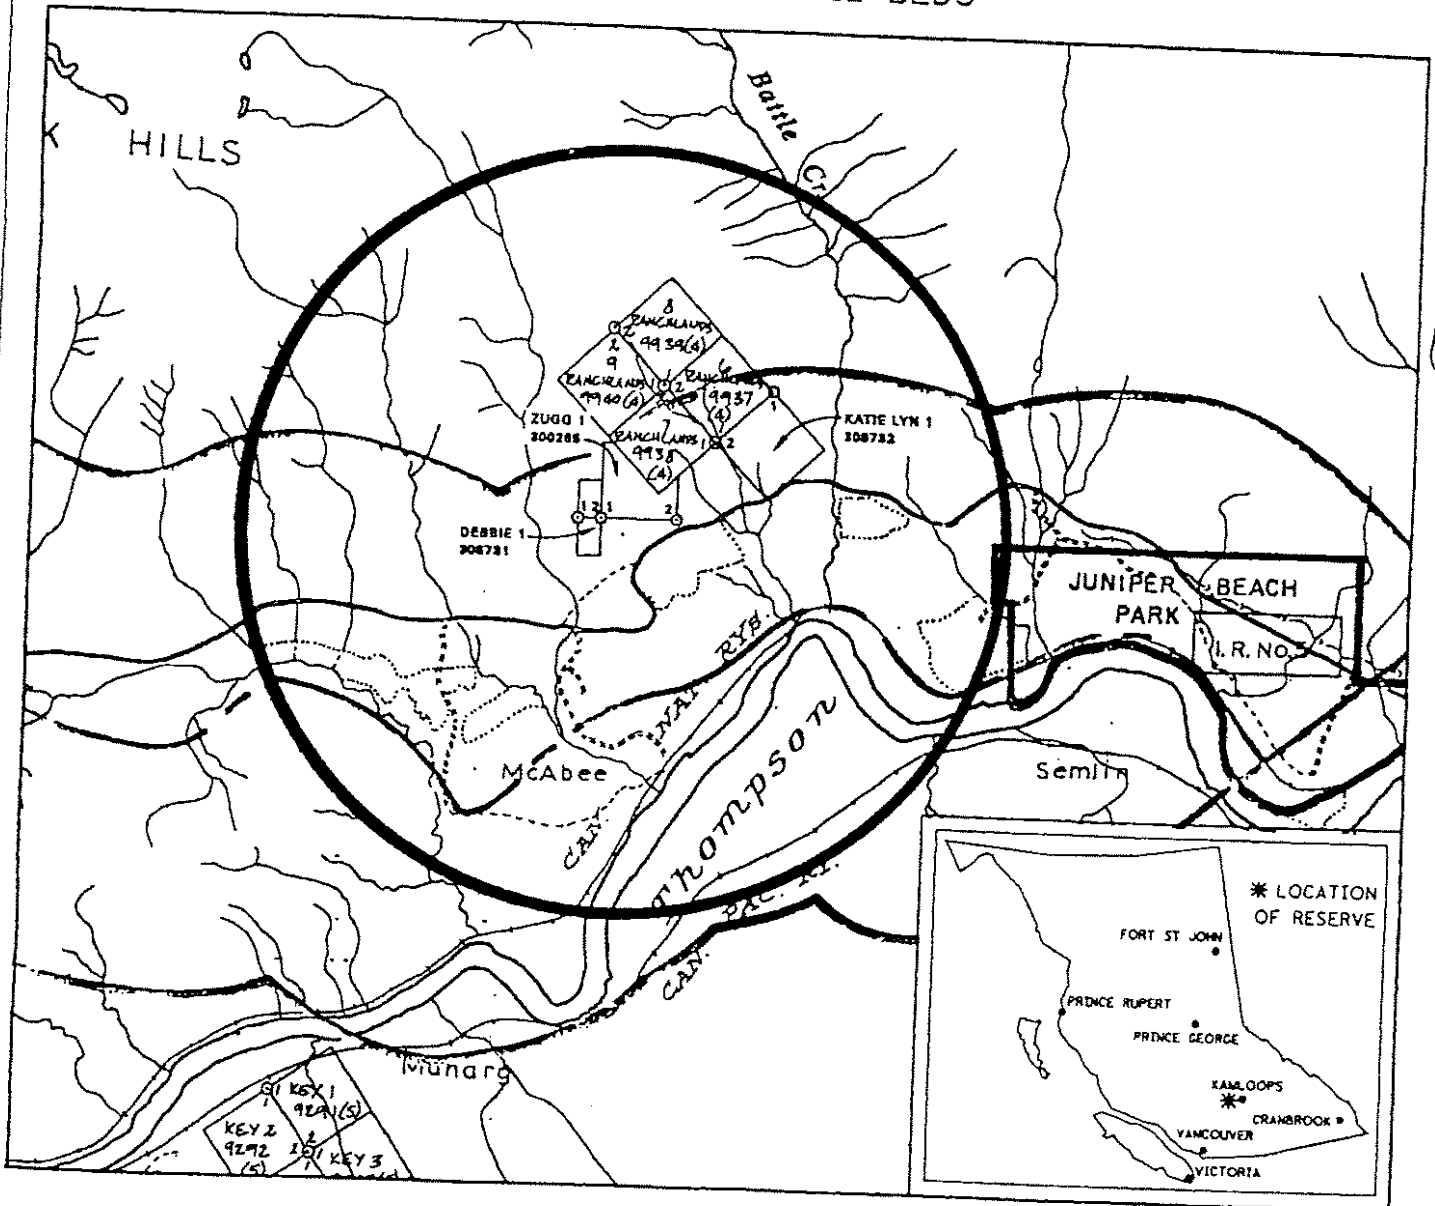

FILE NO. 14280-03-910

PROVINCE OF BRITISH COLUMBIA  
MINISTRY OF ENERGY, MINES AND PETROLEUM RESOURCES  
MINERAL TITLES BRANCH

McABEE FOSSIL BEDS

This is a summary sketch of the area shown in black on Mineral Titles Reference Maps (File 12000 01)

LAND DISTRICT: K.D.Y.D.	MINING DIVISION: KAMLOOPS	
MAPS: 092II4E	SCALE 1: 50 000	SKETCH PREPARED BY: DGP