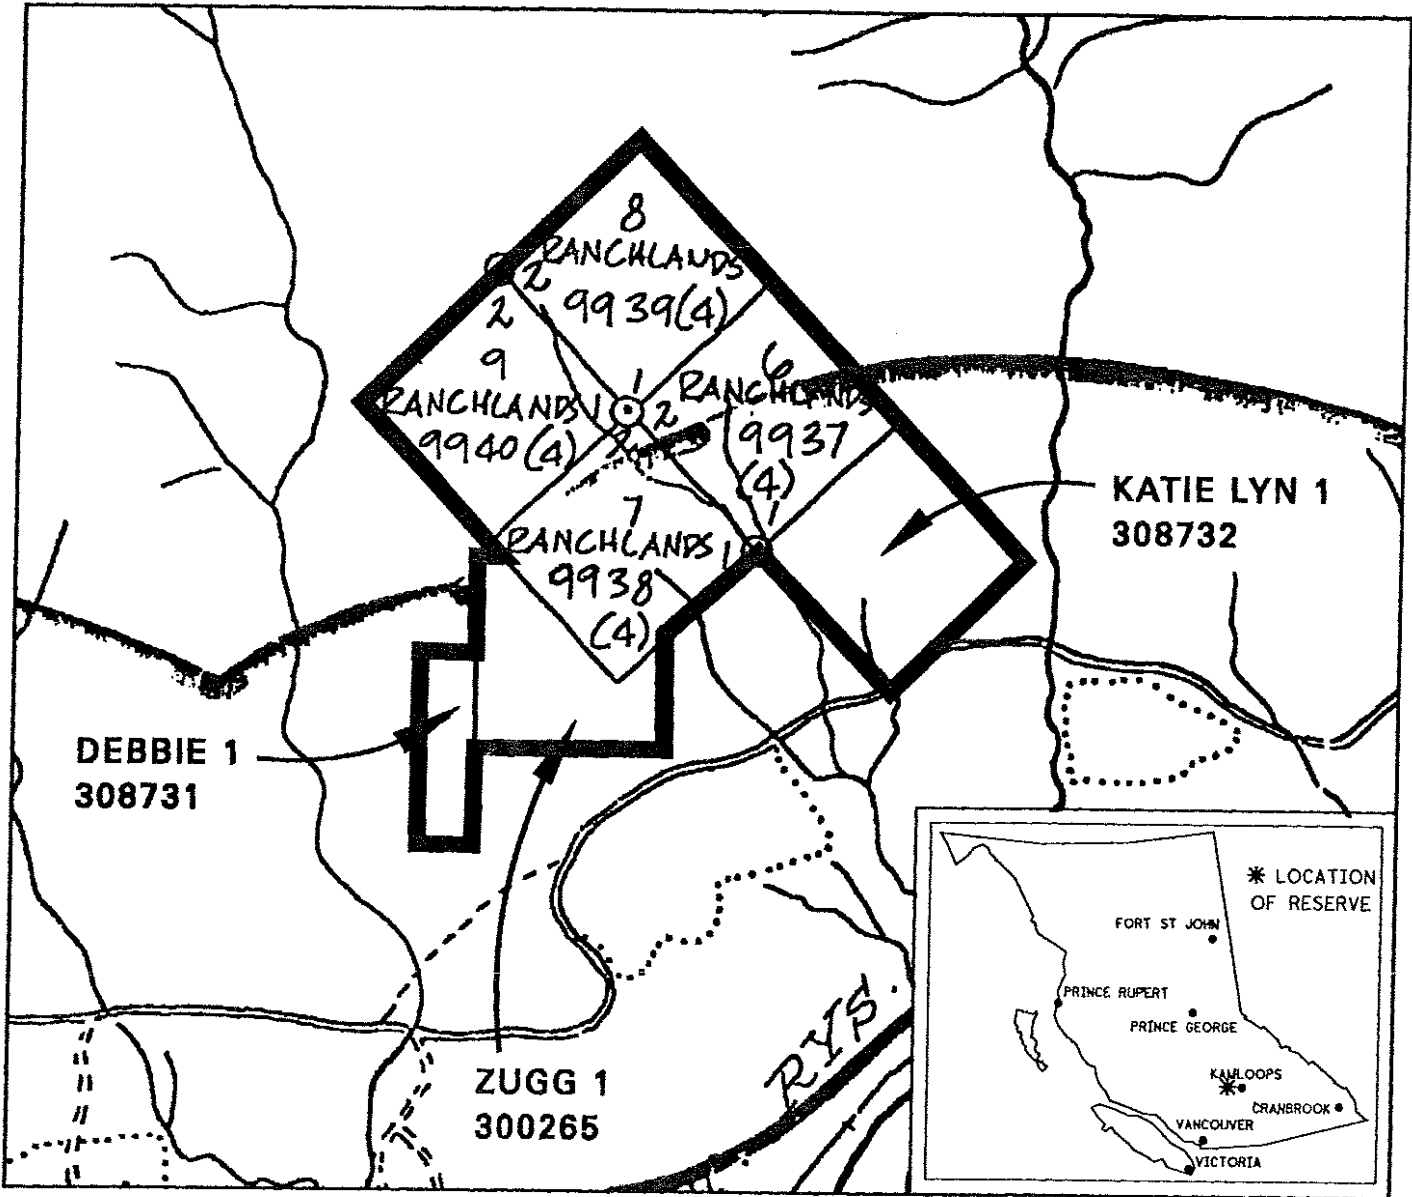

PROVINCE OF BRITISH COLUMBIA  
MINISTRY OF ENERGY, MINES AND PETROLEUM RESOURCES  
MINERAL TITLES BRANCH

McABEE FOSSIL BEDS

This is a summary sketch of the area shown in black on Mineral Titles Reference Maps (File 12000 01)

LAND DISTRICT: K.D.Y.D.		MINING DIVISION: KAMLOOPS	
MAPS: 092II4E		SCALE 1: 20 000	SKETCH PREPARED BY: DGP