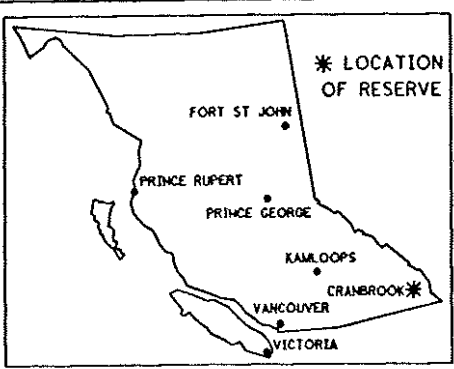

PROVINCE OF BRITISH COLUMBIA
MINISTRY OF ENERGY, MINES AND PETROLEUM RESOURCES
MINERAL TITLES BRANCH

SWANSEA RESERVE

This is a summary sketch of the area shown in black on Mineral Titles Reference Maps (File 12000 01)

LAND DISTRICT: KOOTENAY		MINING DIVISION: FORT STEELE	
MAPS: M082G05W, P082G05W		SCALE 1: 31680	SKETCH PREPARED BY: EBM