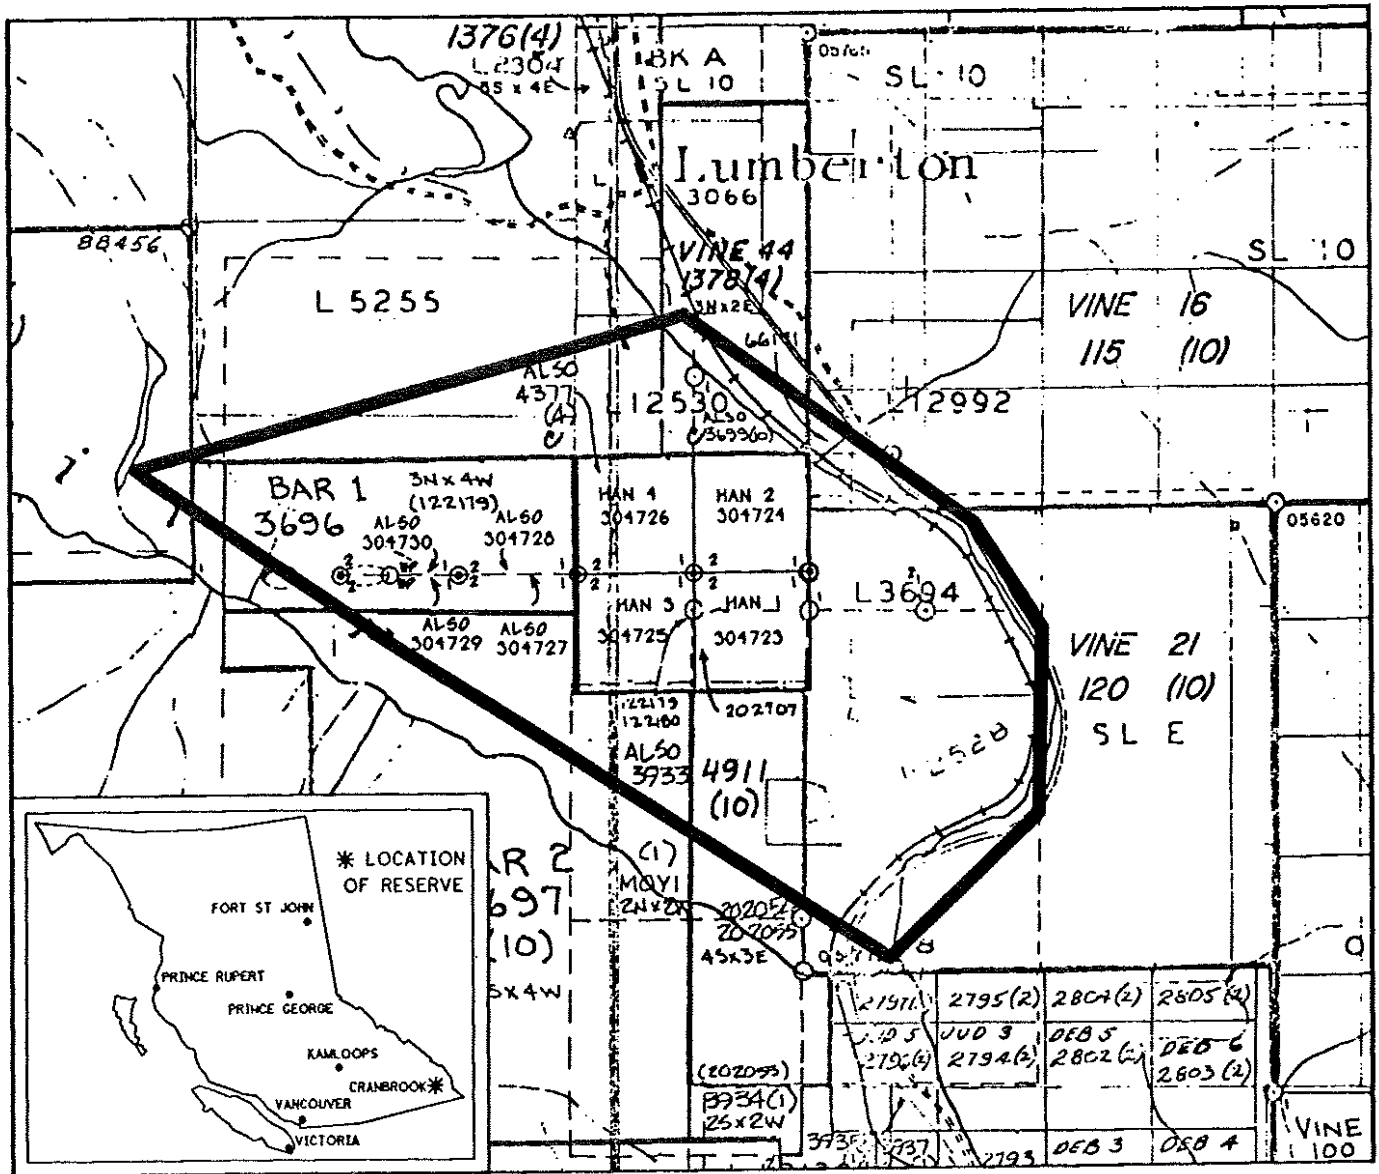

PROVINCE OF BRITISH COLUMBIA
MINISTRY OF ENERGY, MINES AND PETROLEUM RESOURCES
MINERAL TITLES BRANCH

SWANSEA RESERVE

This is a summary sketch of the area shown in black on Mineral Titles Reference Maps (File 12000 01)

LAND DISTRICT: KOOTENAY		MINING DIVISION: FORT STEELE	
MAPS: M082G05W, P082G05W		SCALE 1: 31680	SKETCH PREPARED BY: EBM