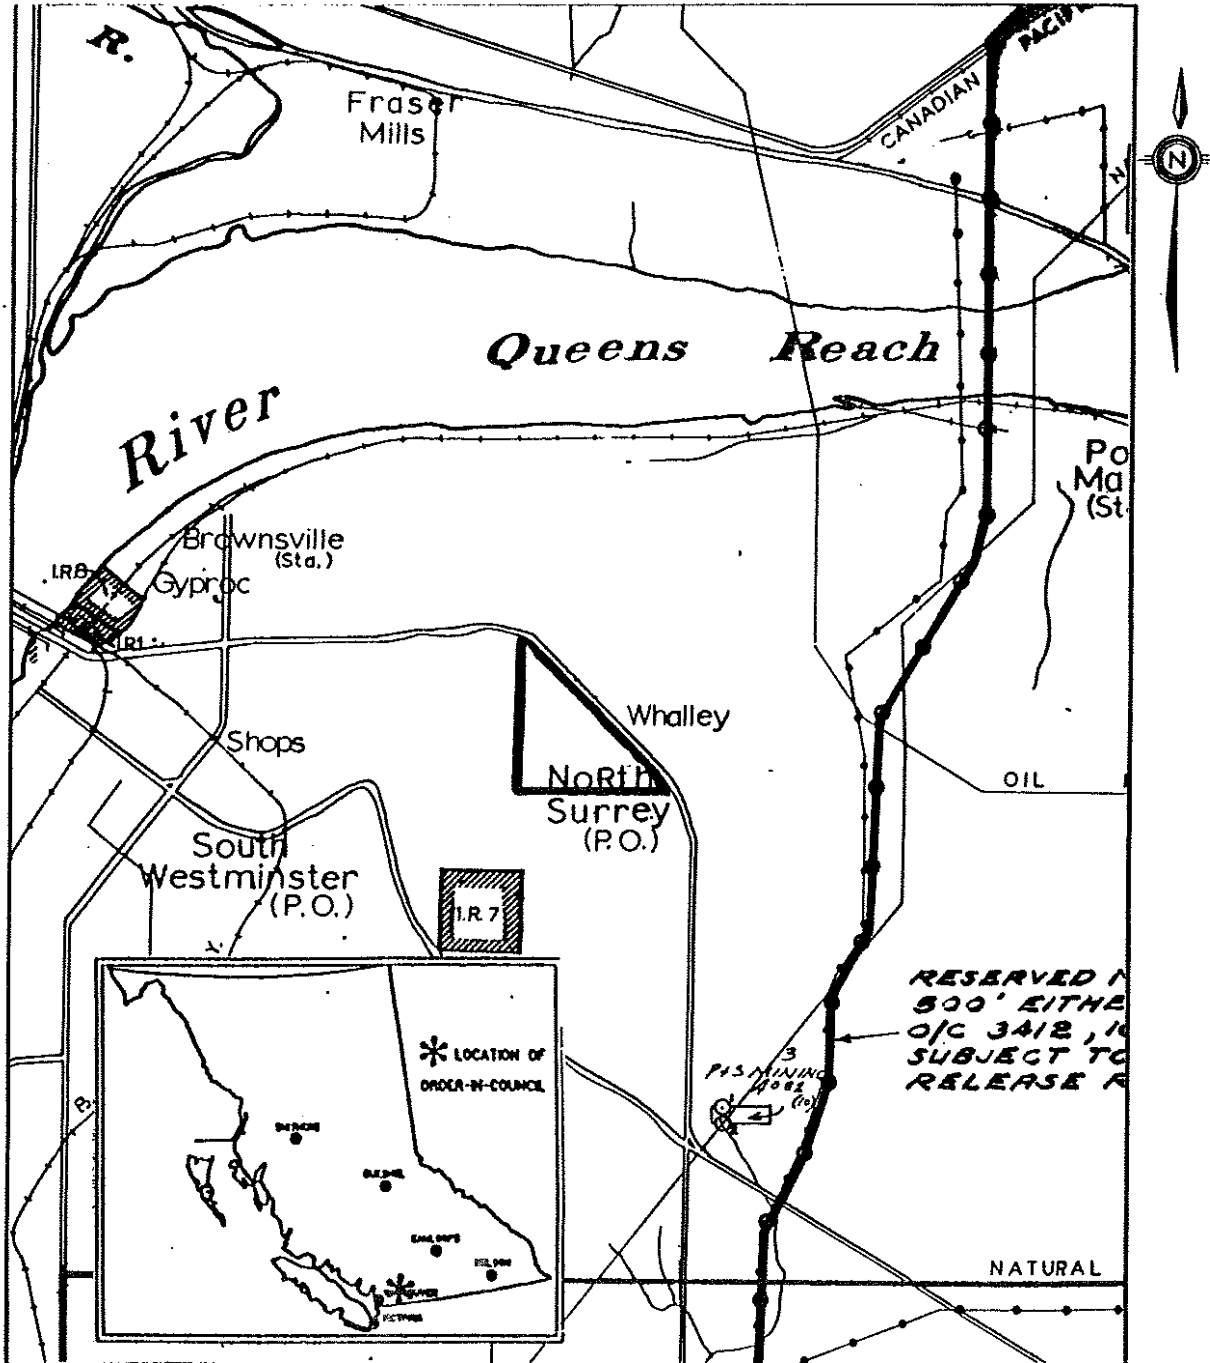

Province of British Columbia  
 Ministry of Energy, Mines and Petroleum Resources  
 Mineral Resources Division - Titles Branch  
 KING GEORGE HIGHWAY RESERVE

This sketch is a summary of the area. The area is shown in black on Mineral Titles Reference Maps listed below; file number 12000 - 01 in Mineral Titles Branch Office.

LAND DISTRICT: NEW WESTMINSTER	MINING DIVISION: NEW WESTMINSTER
MAP NO: 926/2W	SKETCH PREPARED BY: K. DEMPSTER