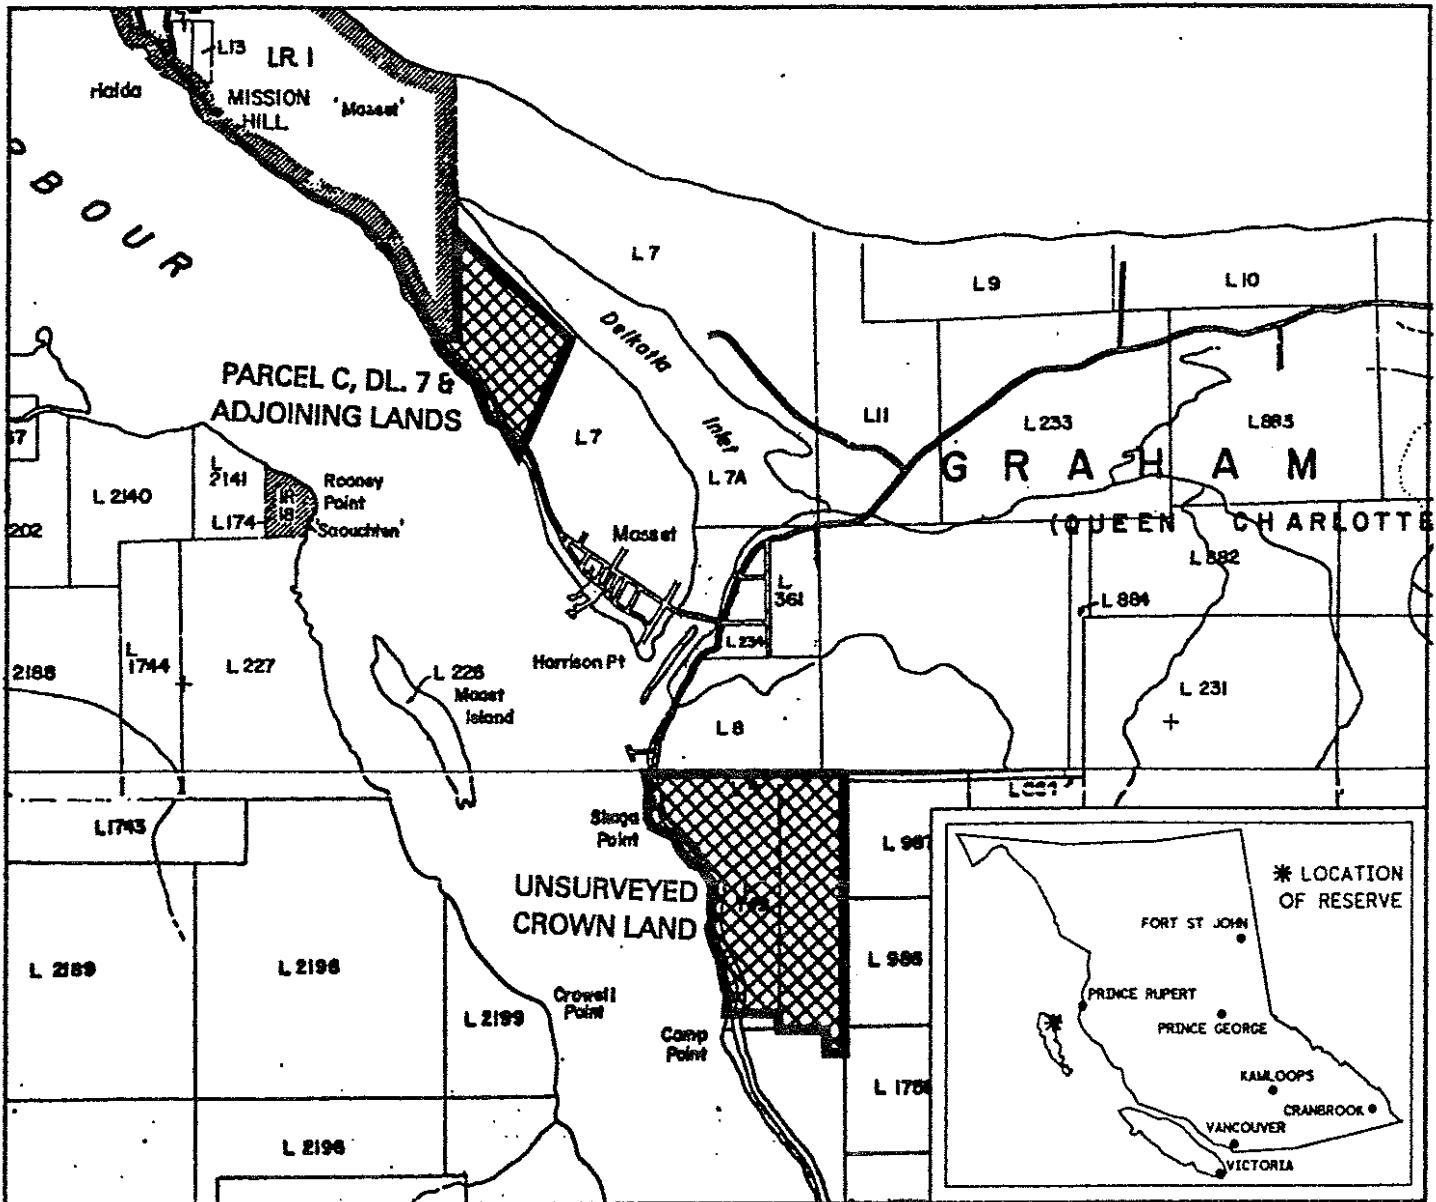

PROVINCE OF BRITISH COLUMBIA
MINISTRY OF ENERGY, MINES AND PETROLEUM RESOURCES
MINERAL TITLES BRANCH

MASSETT INDIAN BAND - GRAHAM ISLAND

This is a summary sketch of the area shown in black on Mineral Titles Reference Maps (File 12000 01)

LAND DISTRICT: QUEEN CHARLOTTE		MINING DIVISION: SKEENA	
MAPS: 103F16E, 103K01E		SCALE 1: 50 000	SKETCH PREPARED BY: LCK