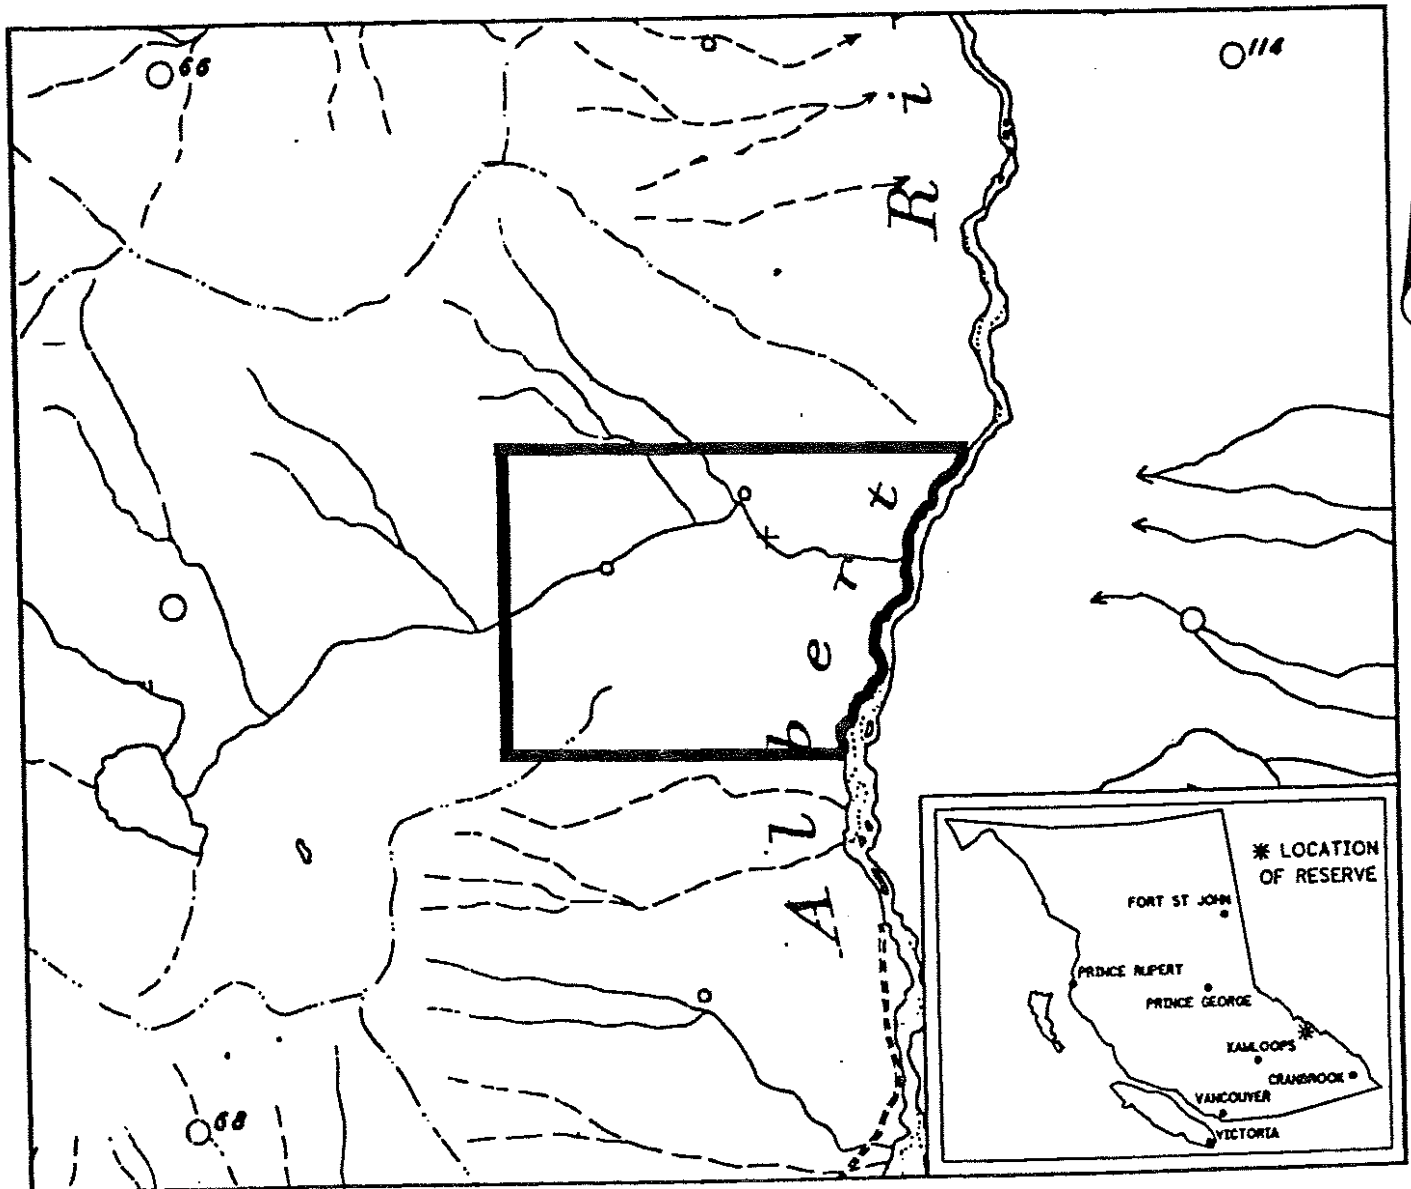

PROVINCE OF BRITISH COLUMBIA  
 MINISTRY OF ENERGY, MINES AND PETROLEUM RESOURCES  
 MINERAL TITLES BRANCH

ALBERT RIVER RESERVE

This is a summary sketch of the area shown in black on Mineral Titles Reference Maps (File 12000 01)

|                         |                         |                         |
|-------------------------|-------------------------|-------------------------|
| LAND DISTRICT: KOOTENAY | MINING DIVISION: GOLDEN |                         |
| MAPS: M082J12E          | SCALE 1: 31680          | SKETCH PREPARED BY: EBM |