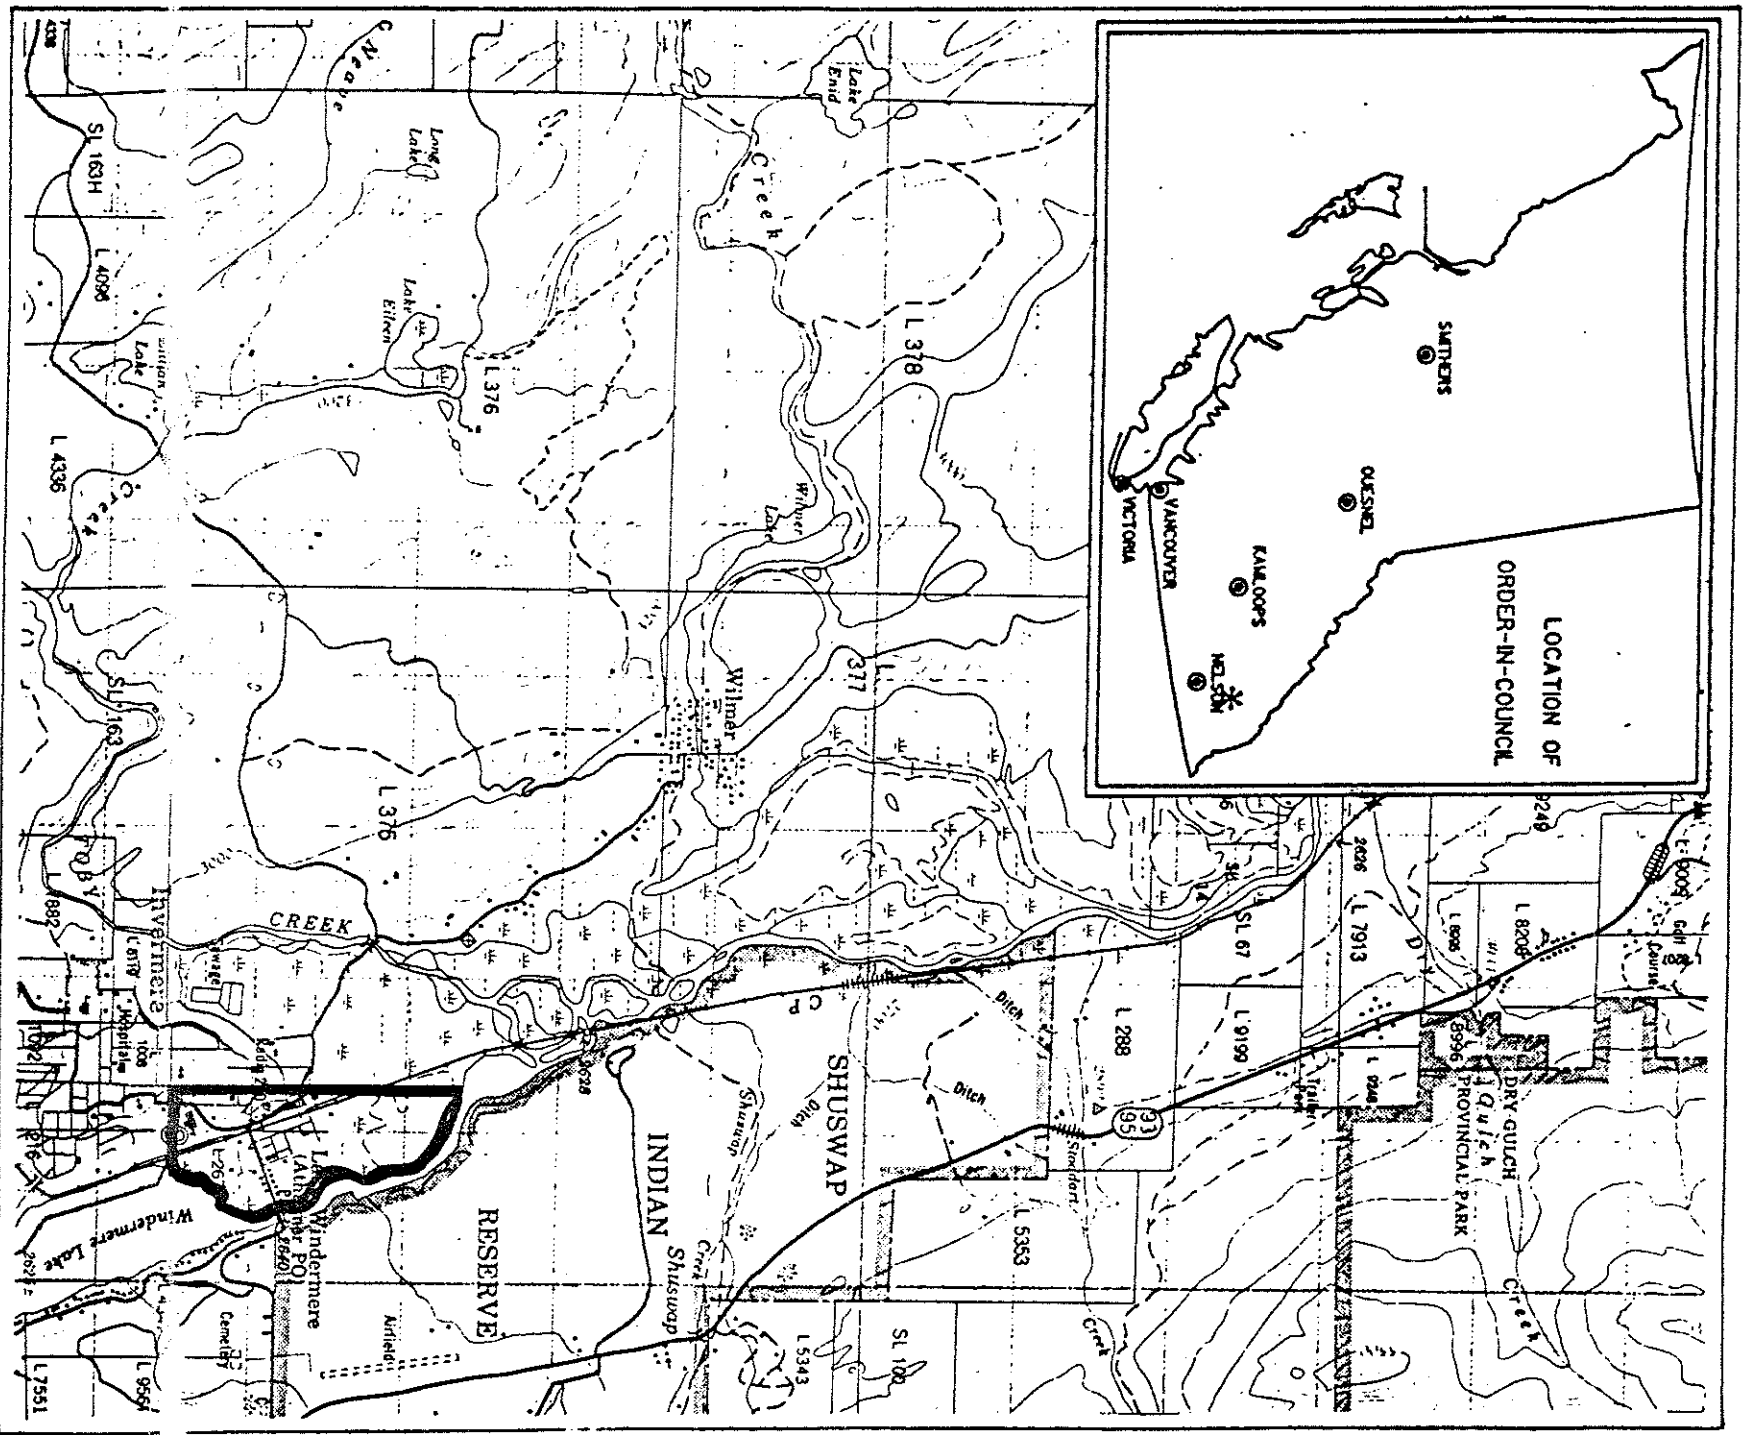

Province of British Columbia
Ministry of Energy, Mines and Petroleum Resources
MINERAL RESOURCES BRANCH-TITLES DIVISION

LANDS, PARKS, and HOUSING RESERVE

SCALE-1:50 000

CONTOUR INTERVAL- 100 ft.

MINING DIVISION	GOLDEN	SKETCH PREPARED BY	J. B. JARVIS
LAND DISTRICT	KOOTENAY	MINERAL TITLES DRAUGHTING,	VICTORIA B.C.
MAP NO.	82K/9E	DATE	86-06-23