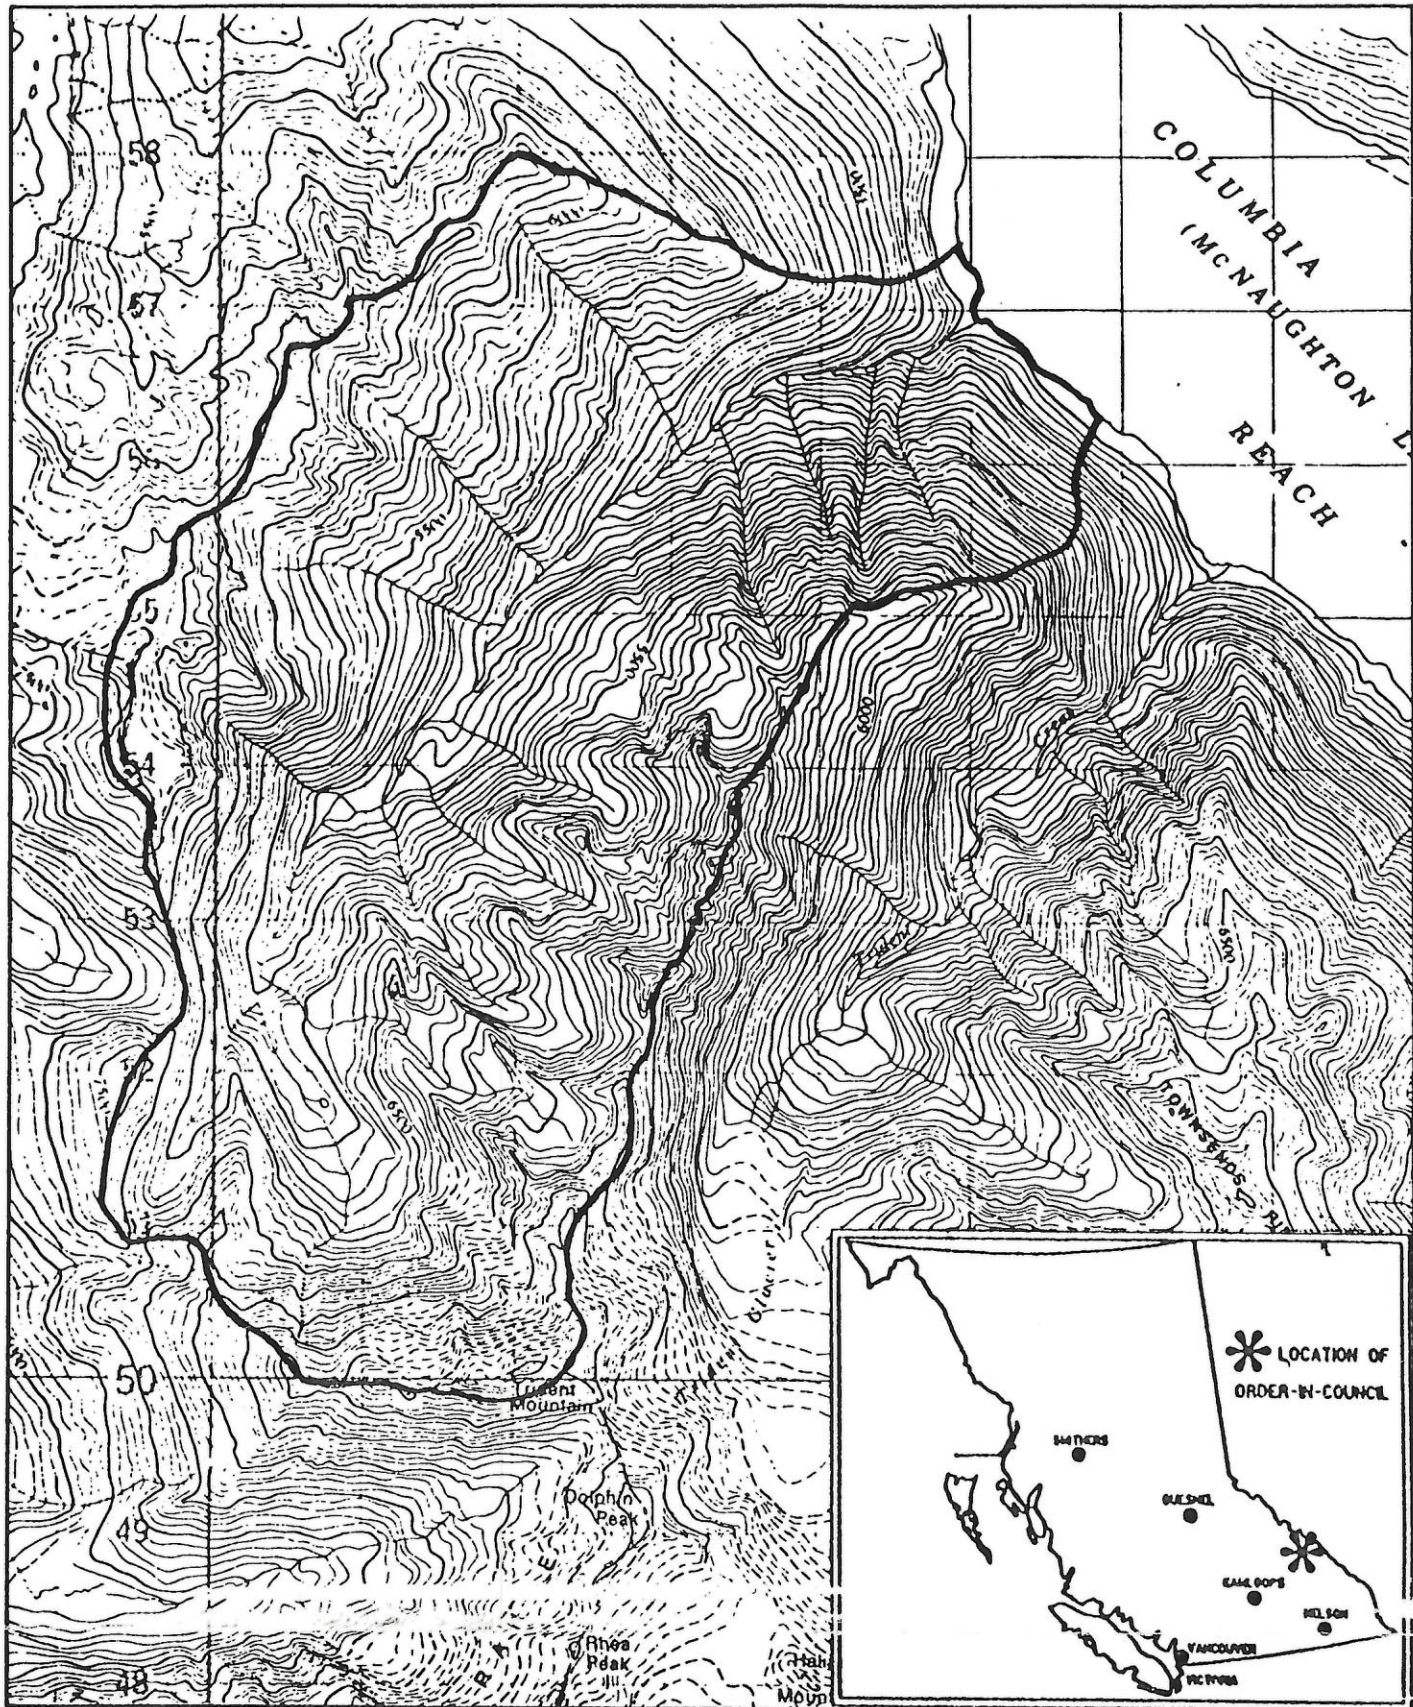

Province of British Columbia
 Ministry of Energy, Mines and Petroleum Resources
 Mineral Resources Division - Titles Branch

KINBASKET LAKE PLACER CLAIM LAND

This sketch is a summary of the area. The area is shown in black on Mineral Titles Reference Maps listed below; file number 12000 - 01 in Mineral Titles Branch Office.

<p>LAND DISTRICT: KOOTENAY</p>	<p>MINING DIVISION: GOLDEN</p>
<p>MAP NO: P 82 M-16E</p>	<p>SKETCH PREPARED BY: EILEEN MULLINS</p>