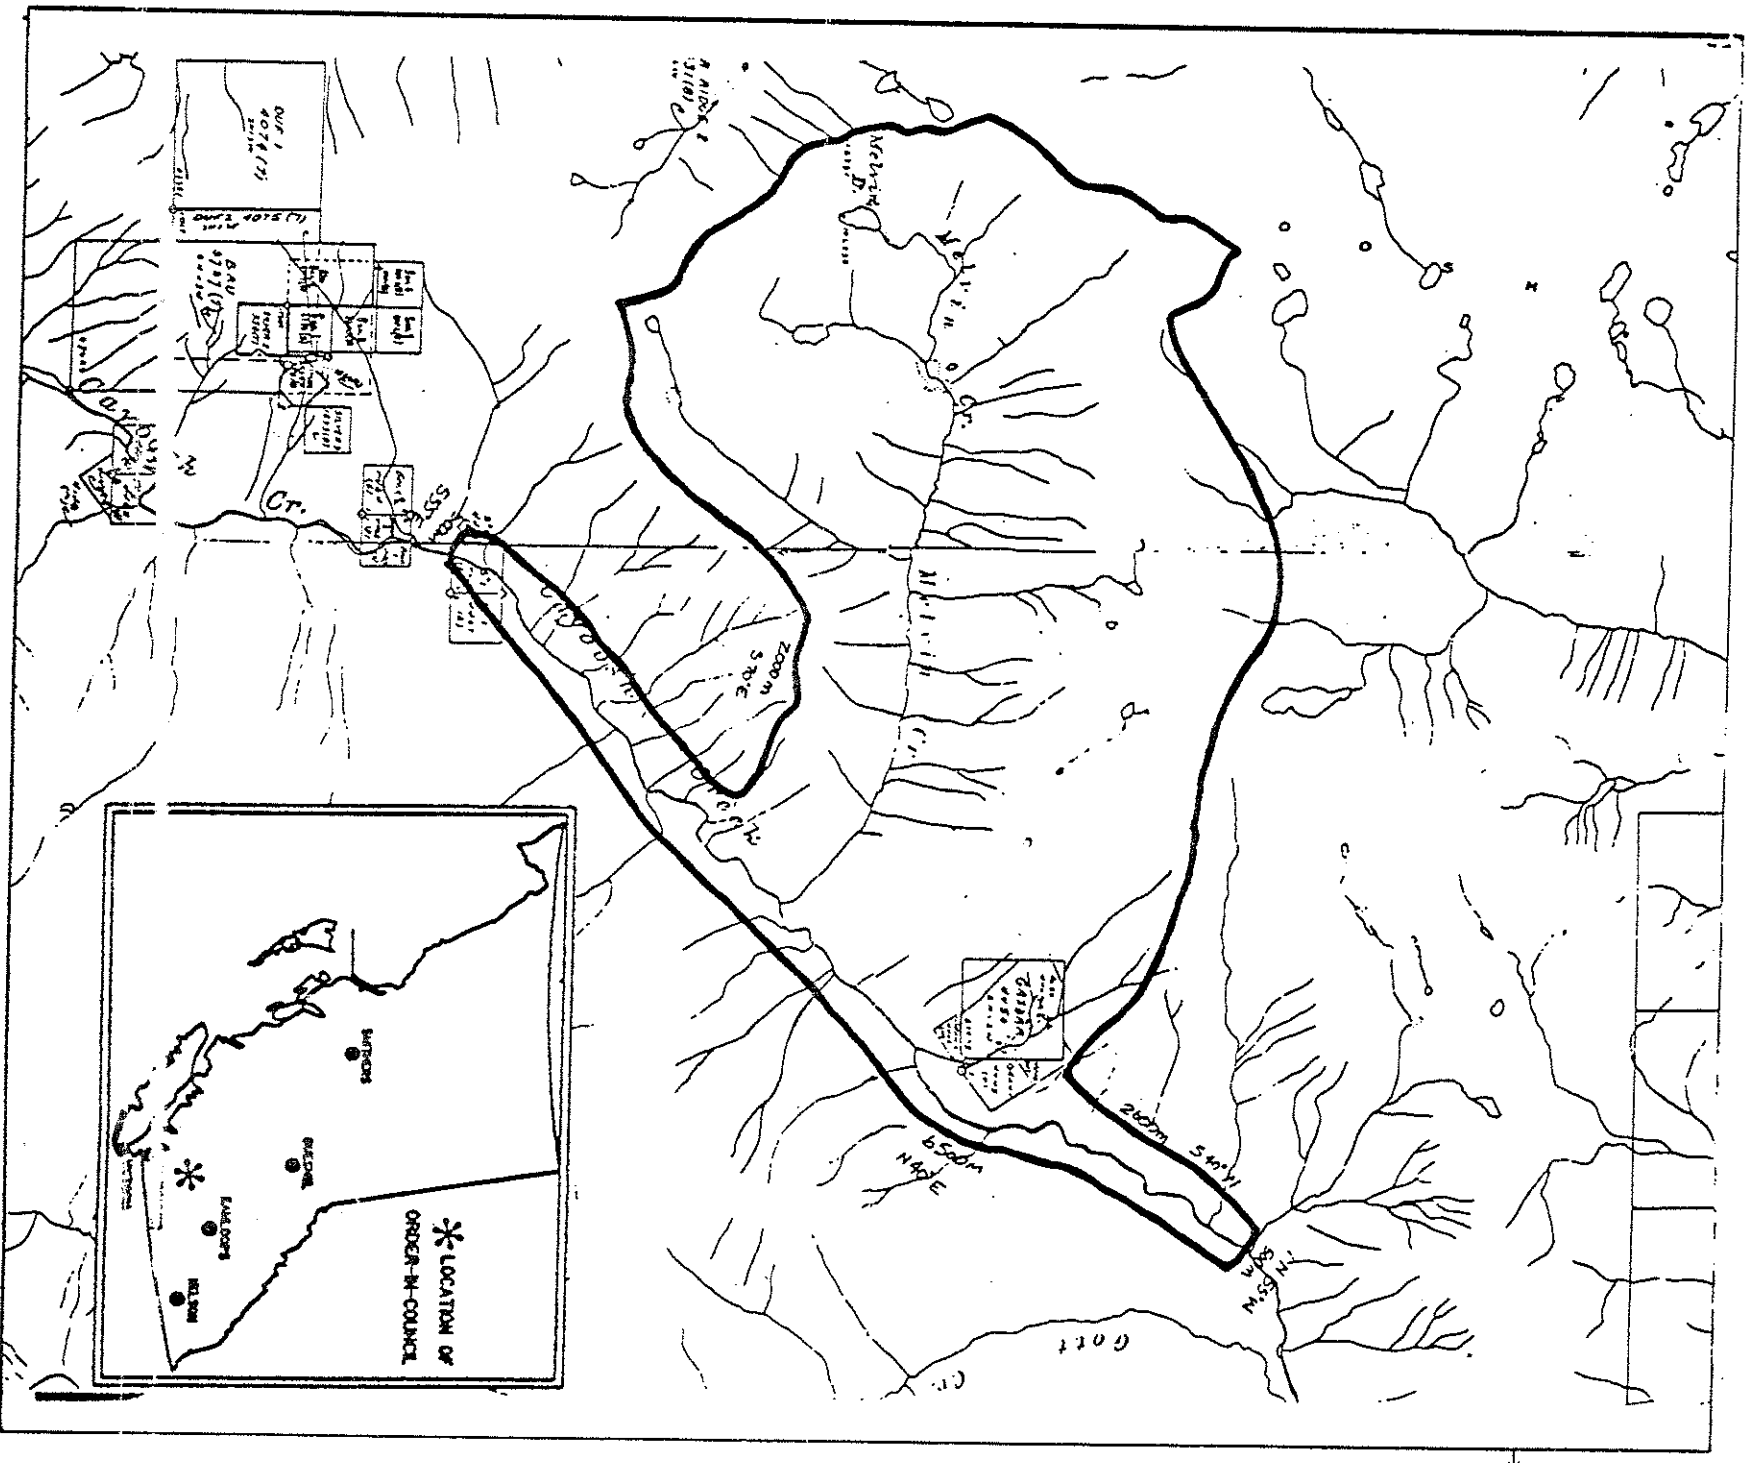

Province of British Columbia
 Ministry of Energy, Mines and Petroleum Resources
 Mineral Resources Division - Titles Branch
MELVIN CREEK RESERVE

This sketch is a summary of the area. The area is shown in black on Mineral Titles Reference Maps listed below; file number 12000 - 01 in Mineral Titles Branch Office.

| | |
|------------------------------------|--|
| <p>LAND DISTRICT: LILLOOET</p> | <p>MINING DIVISION: LILLOOET</p> |
| <p>MAP NO: 92J/8E,8W,9E&9W</p> | <p>SKETCH PREPARED BY: K. DEMPSTER</p> |