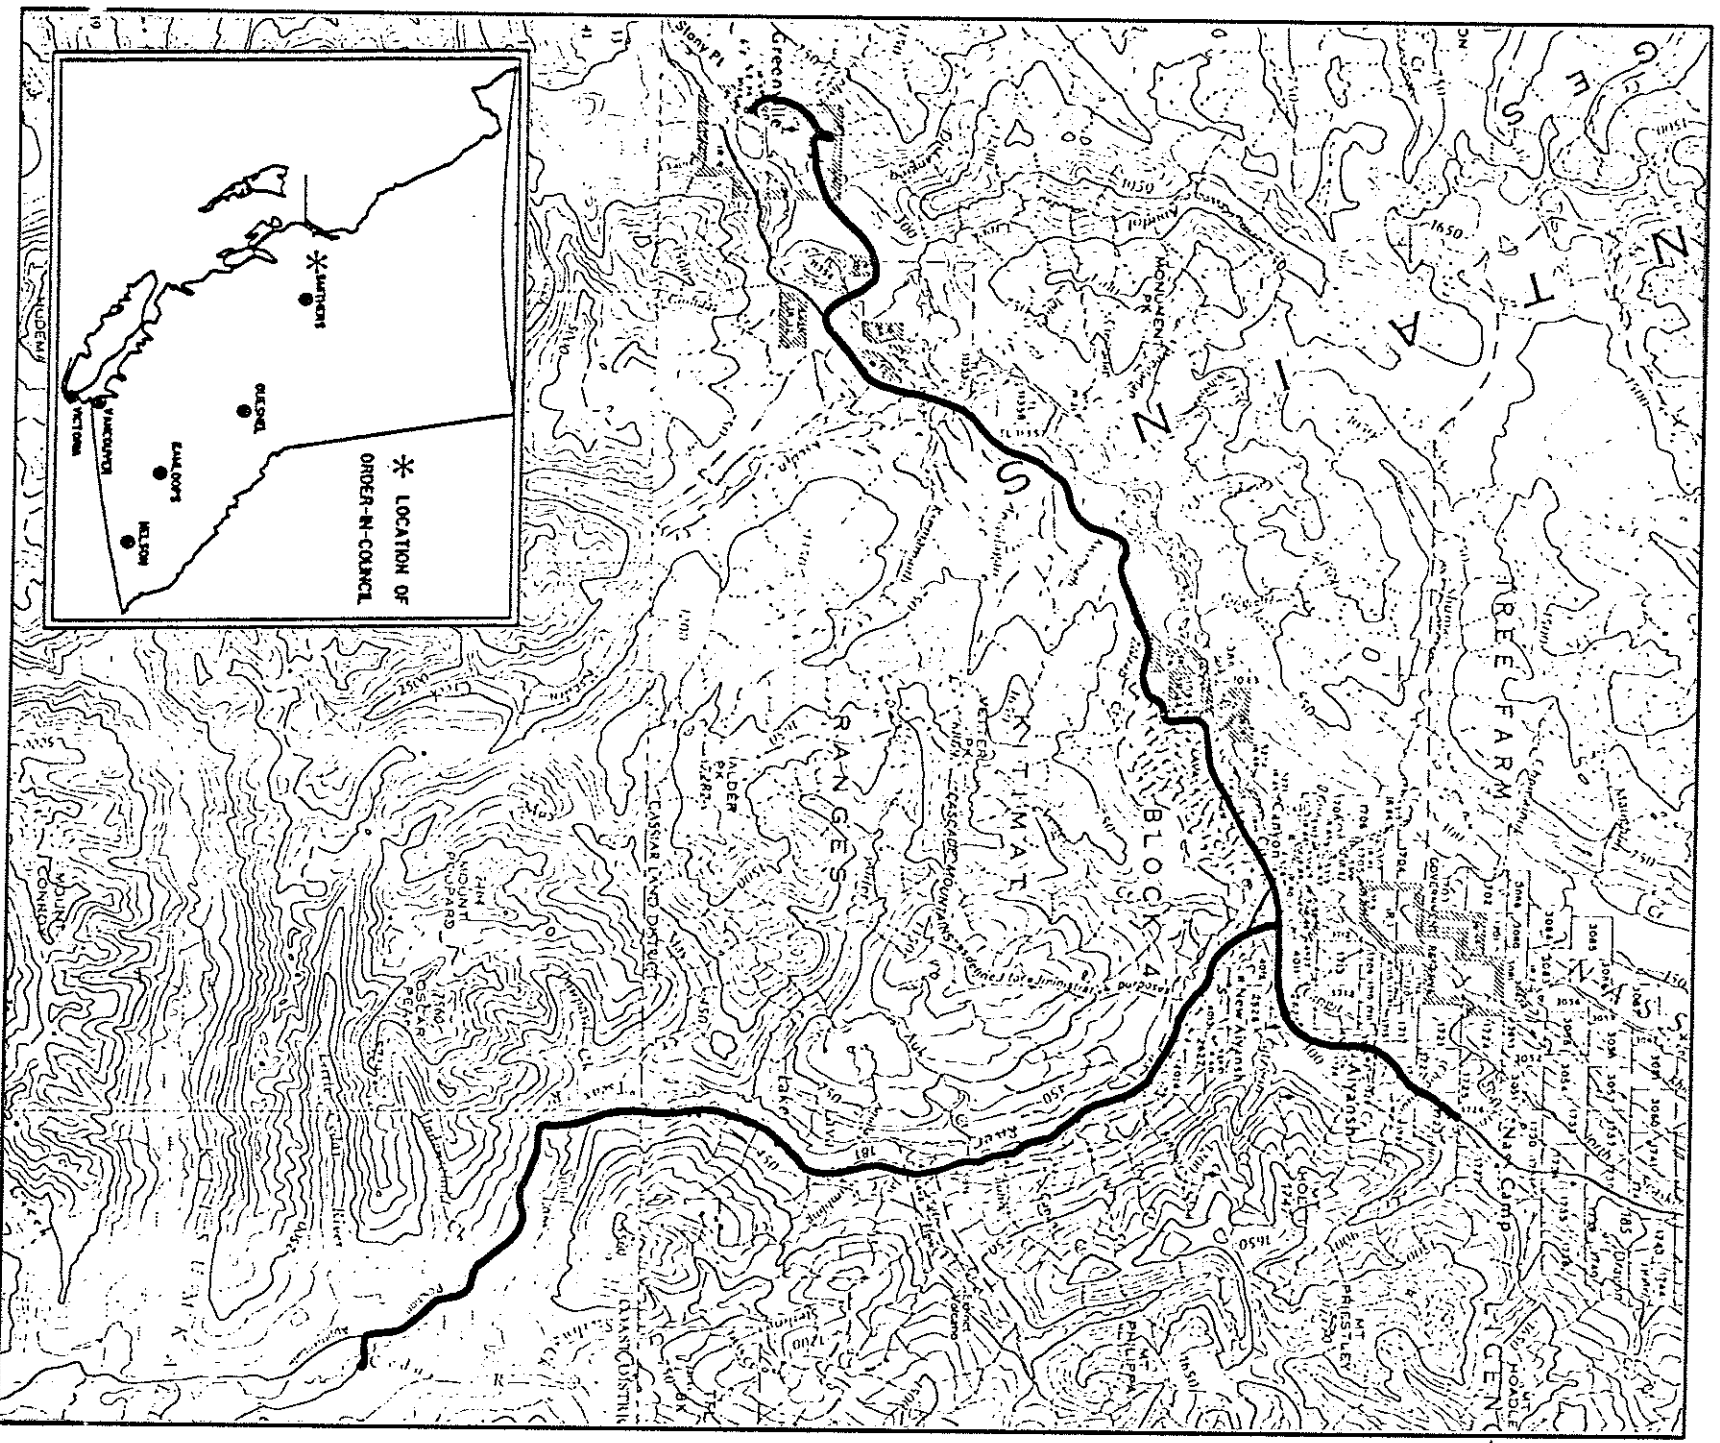

Province of British Columbia
 Ministry of Energy, Mines and Petroleum Resources
 Mineral Resources Division - Titles Branch

NISGA'A HIGHWAY

This sketch is a summary of the area. The area is shown in black on Mineral Titles Reference Maps listed below; file number 12000 - 01 in Mineral Titles Branch Office.

LAND DISTRICT: CASSIAR, RANGE 5 COAST	MINING DIVISION: SKEENA
MAP NO: 103 I/15W, 103 P/2W, 3E 8W, 4E, 8 I03P/6E, 7W	SKETCH PREPARED BY: L. C. KADAR