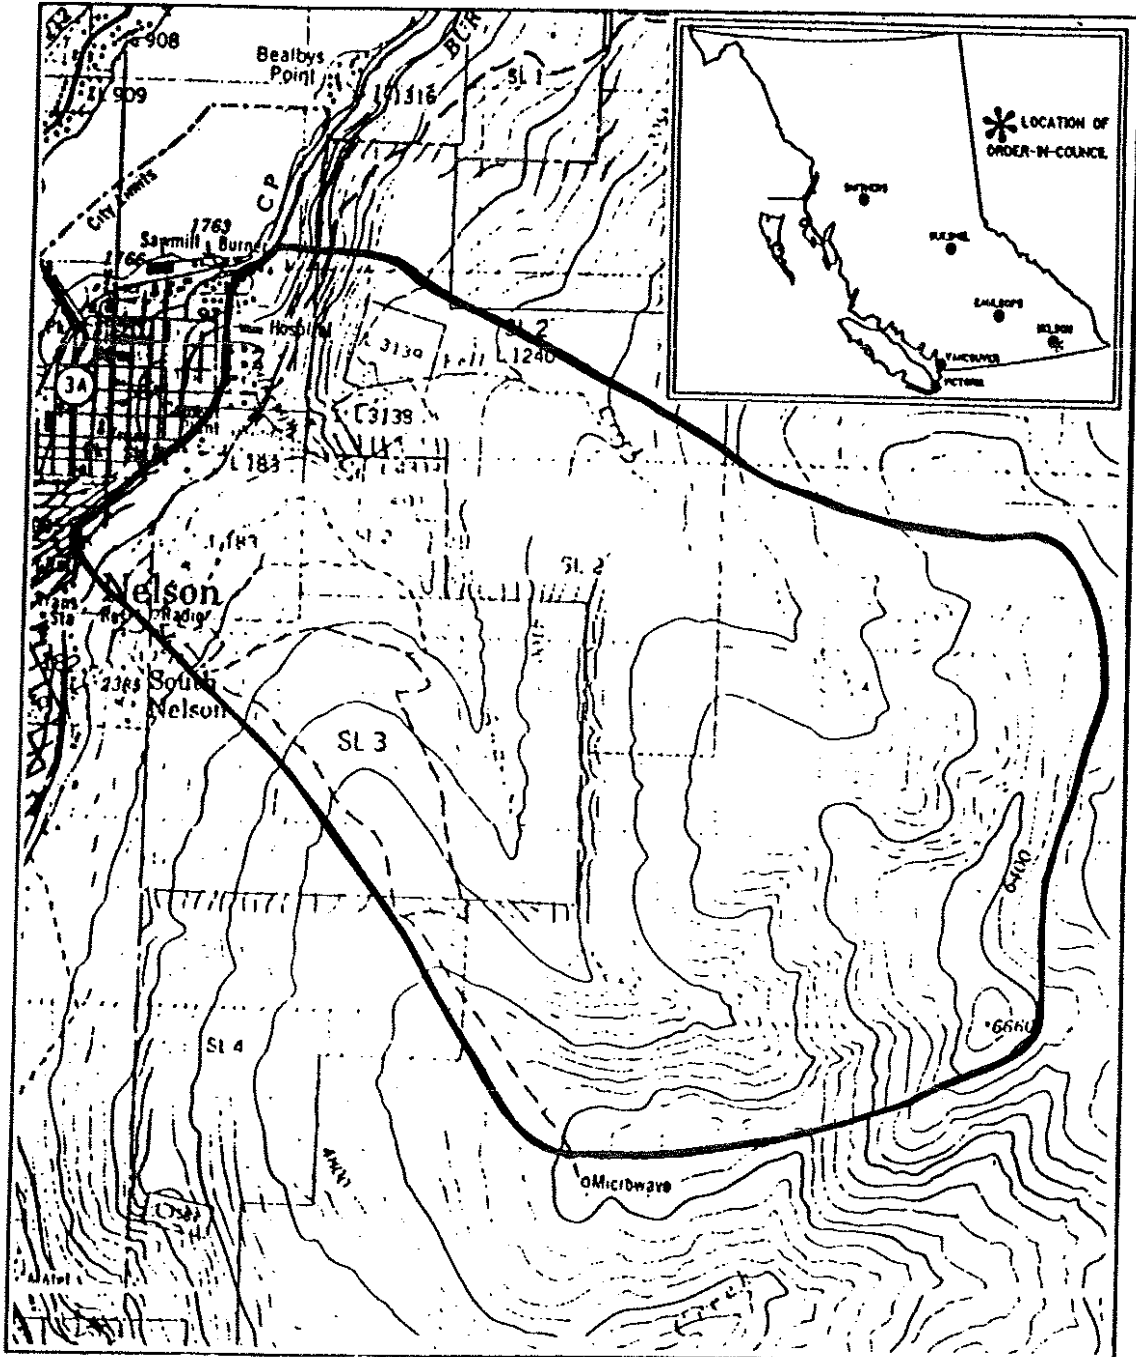

Province of British Columbia
Ministry of Energy, Mines and Petroleum Resources
Mineral Resources Division - Titles Branch

NELSON WATERSHED

This sketch is a summary of the area. The area is shown in black on Mineral Titles Reference Maps listed below: file number I2000 - 01 in Mineral Titles Branch Office.

LAND DISTRICT: KOOTENAY	MINING DIVISION: NELSON
MAP NO: 082F/IIW, 082F/III, 082F/6W, 6E	SKETCH PREPARED BY: M.A.S.