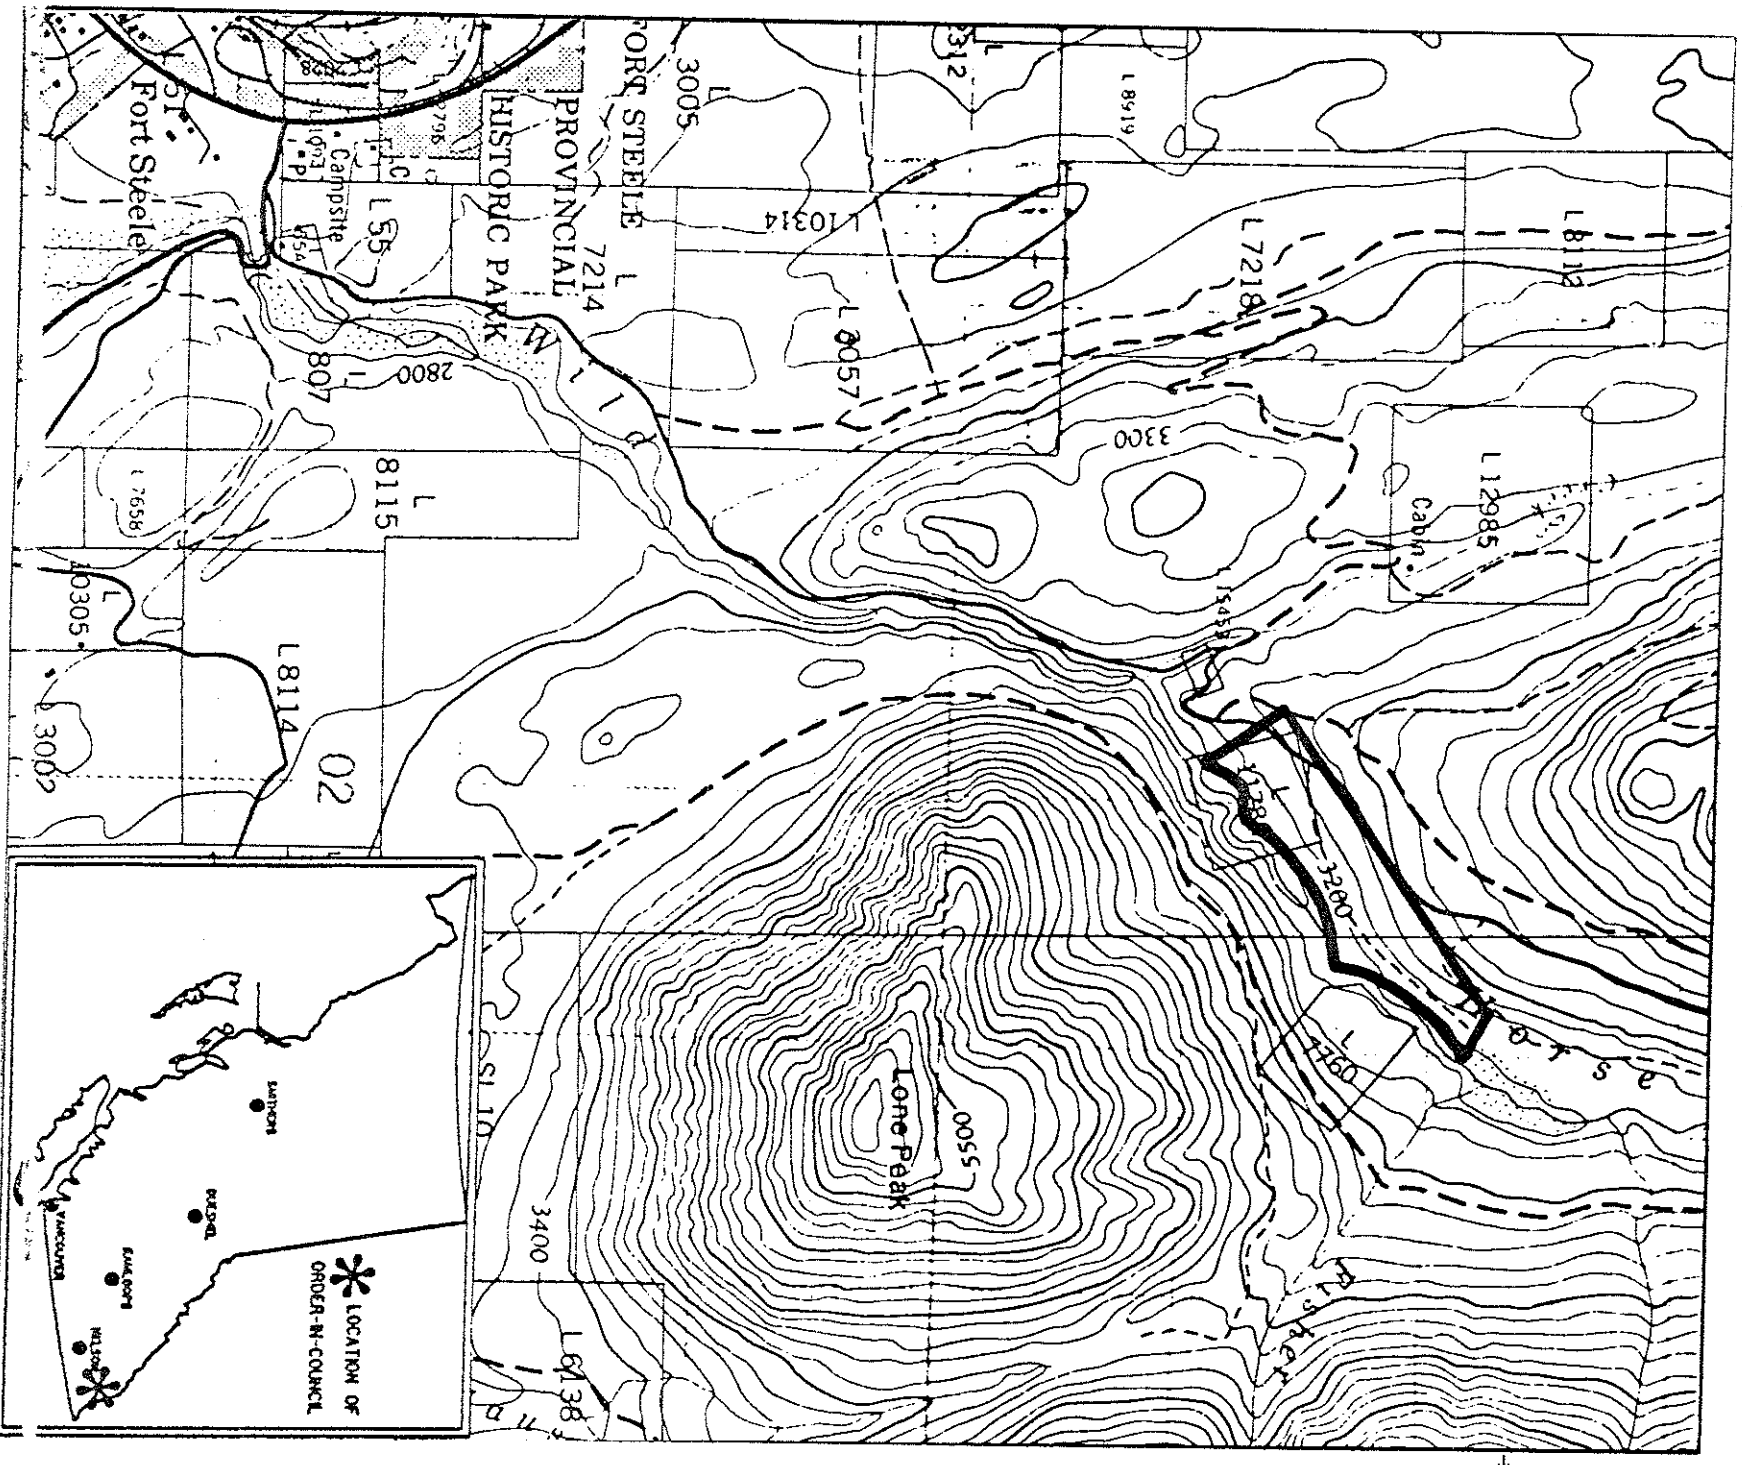

Province of British Columbia
Ministry of Energy, Mines and Petroleum Resources
Mineral Resources Division - Titles Branch

WILDHORSE CREEK RESERVE

This sketch is a summary of the area. The area is shown in black on Mineral Titles Reference Maps listed below file number 12000 - 01 in Mineral Titles Branch Office.

LAND DISTRICT: KOOTENAY	MINING DIVISION: FORT STEELE
MAP NO: P082G/12E	SKETCH PREPARED BY: E.MULLINS