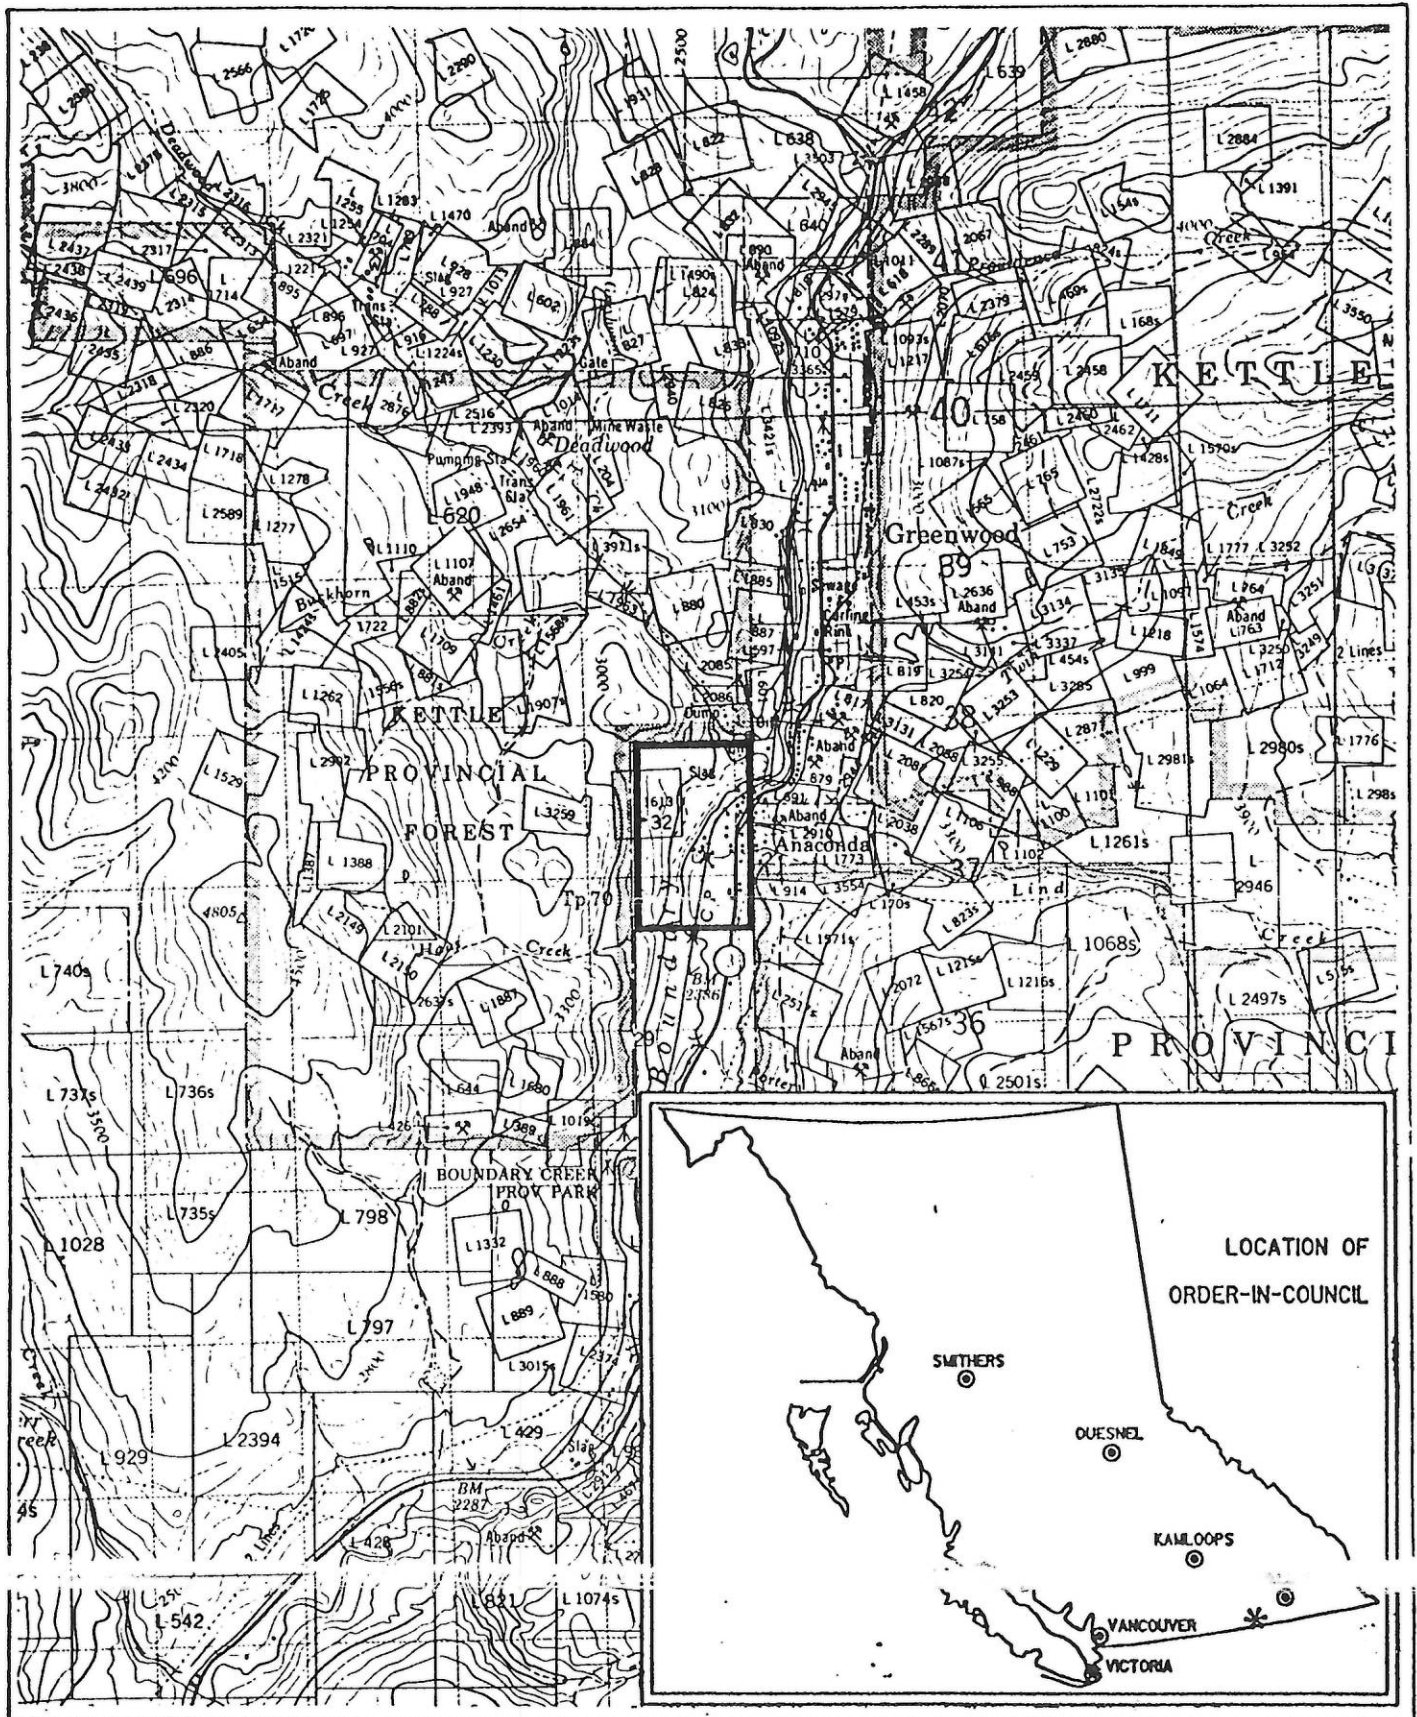

Province of British Columbia
Ministry of Energy, Mines and Petroleum Resources
MINERAL RESOURCES BRANCH-TITLES DIVISION

LANDS, PARKS, and HOUSING RESERVE

SCALE-1:50 000

CONTOUR INTERVAL- 100 ft.

MINING DIVISION GREENWOOD	SKETCH PREPARED BY J.B. JARVIS
LAND DISTRICT SIMILKAMEEN DIVISION OF YALE	MINERAL TITLES DRAUGHTING, VICTORIA B.C.
MAP NO. 82E/2E	DATE 86-06-23