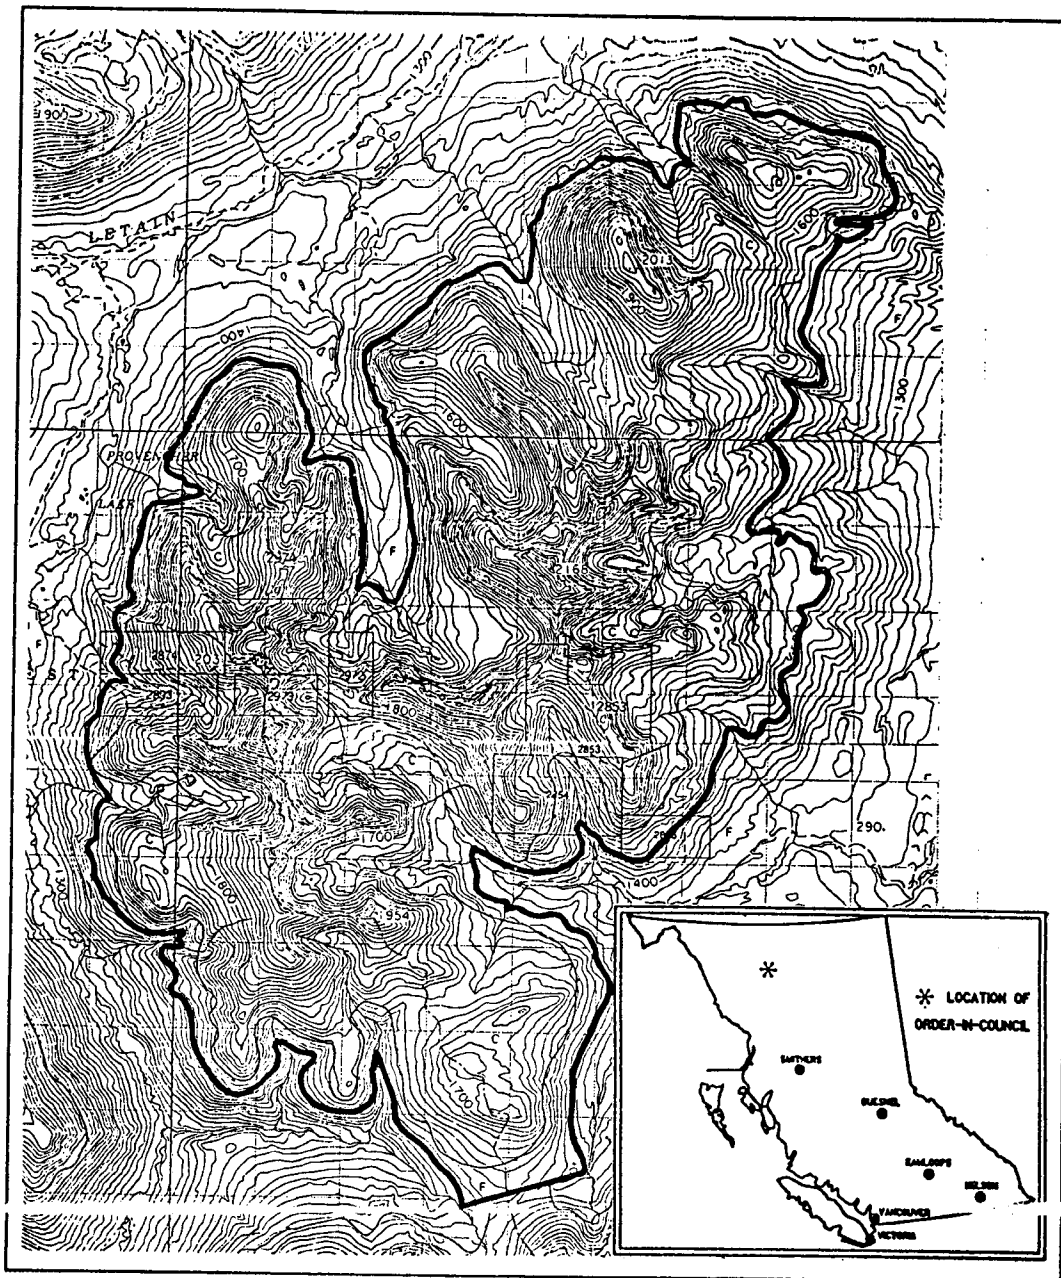

Province of British Columbia
Ministry of Energy, Mines and Petroleum Resources
Mineral Resources Division - Titles Branch
PROVENCHER LAKE RESERVE

This sketch is a summary of the area. The area is shown in black on Mineral Titles Reference Maps listed below; file number 12000 - 01 in Mineral Titles Branch Office.

LAND DISTRICT: CASSIAR	MINING DIVISION: LIARD
MAP NO: 1041/2E, 7E	SKETCH PREPARED BY: L. C. KADAR