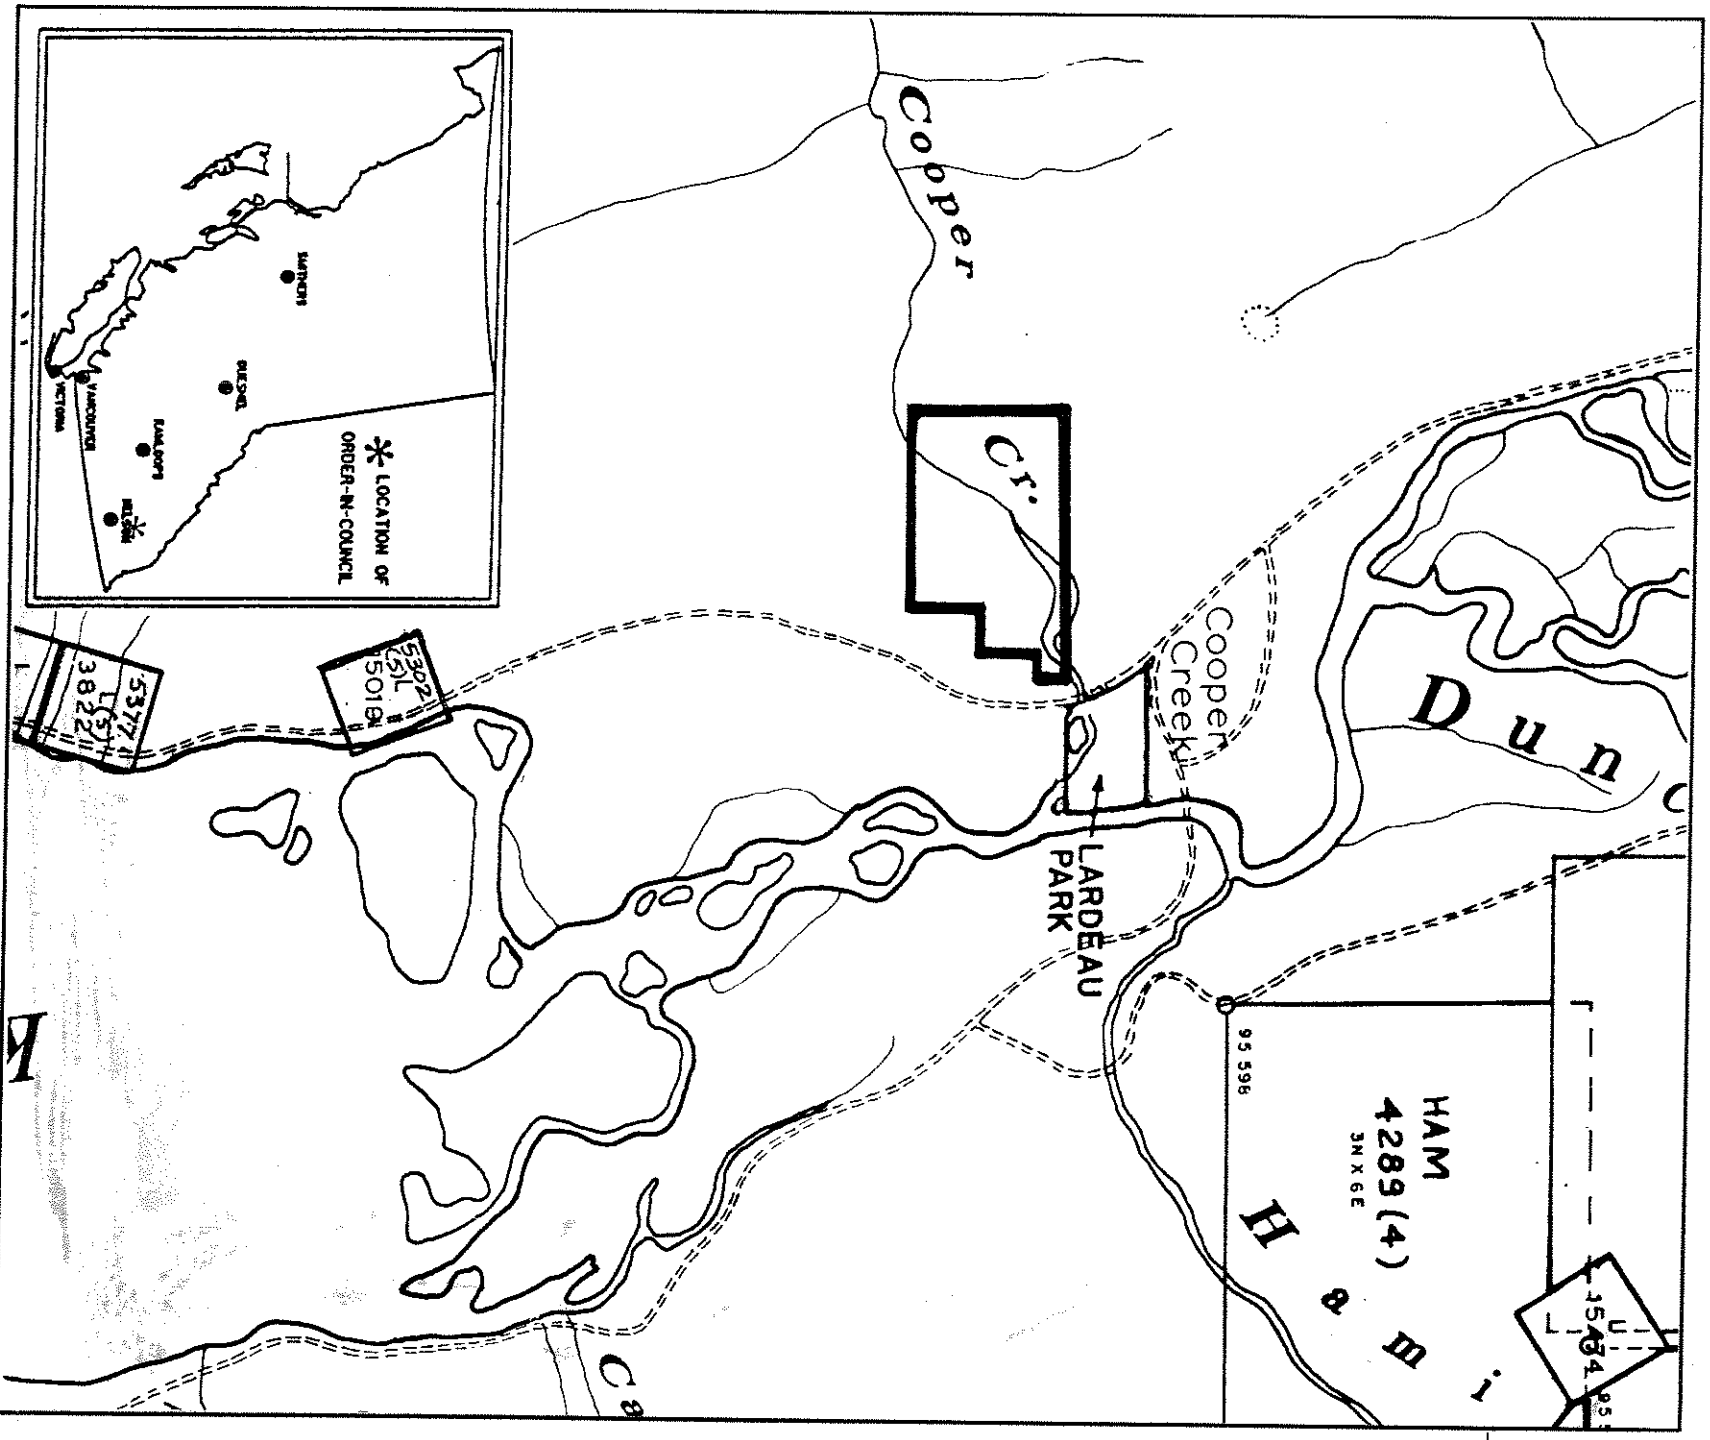

Province of British Columbia

Ministry of Energy, Mines and Petroleum Resources
 Mineral Resources Division - Titles Branch

COOPER CREEK RESERVE

This sketch is a summary of the area. The area is shown in black on Mineral Titles Reference Maps listed below; file number 12000 - 01 in Mineral Titles Branch Office.

LAND DISTRICT:	KOOTENAY	MINING DIVISION:	SLOCAN
MAP NO:	82K02W	SKETCH PREPARED BY:	M.A.S.