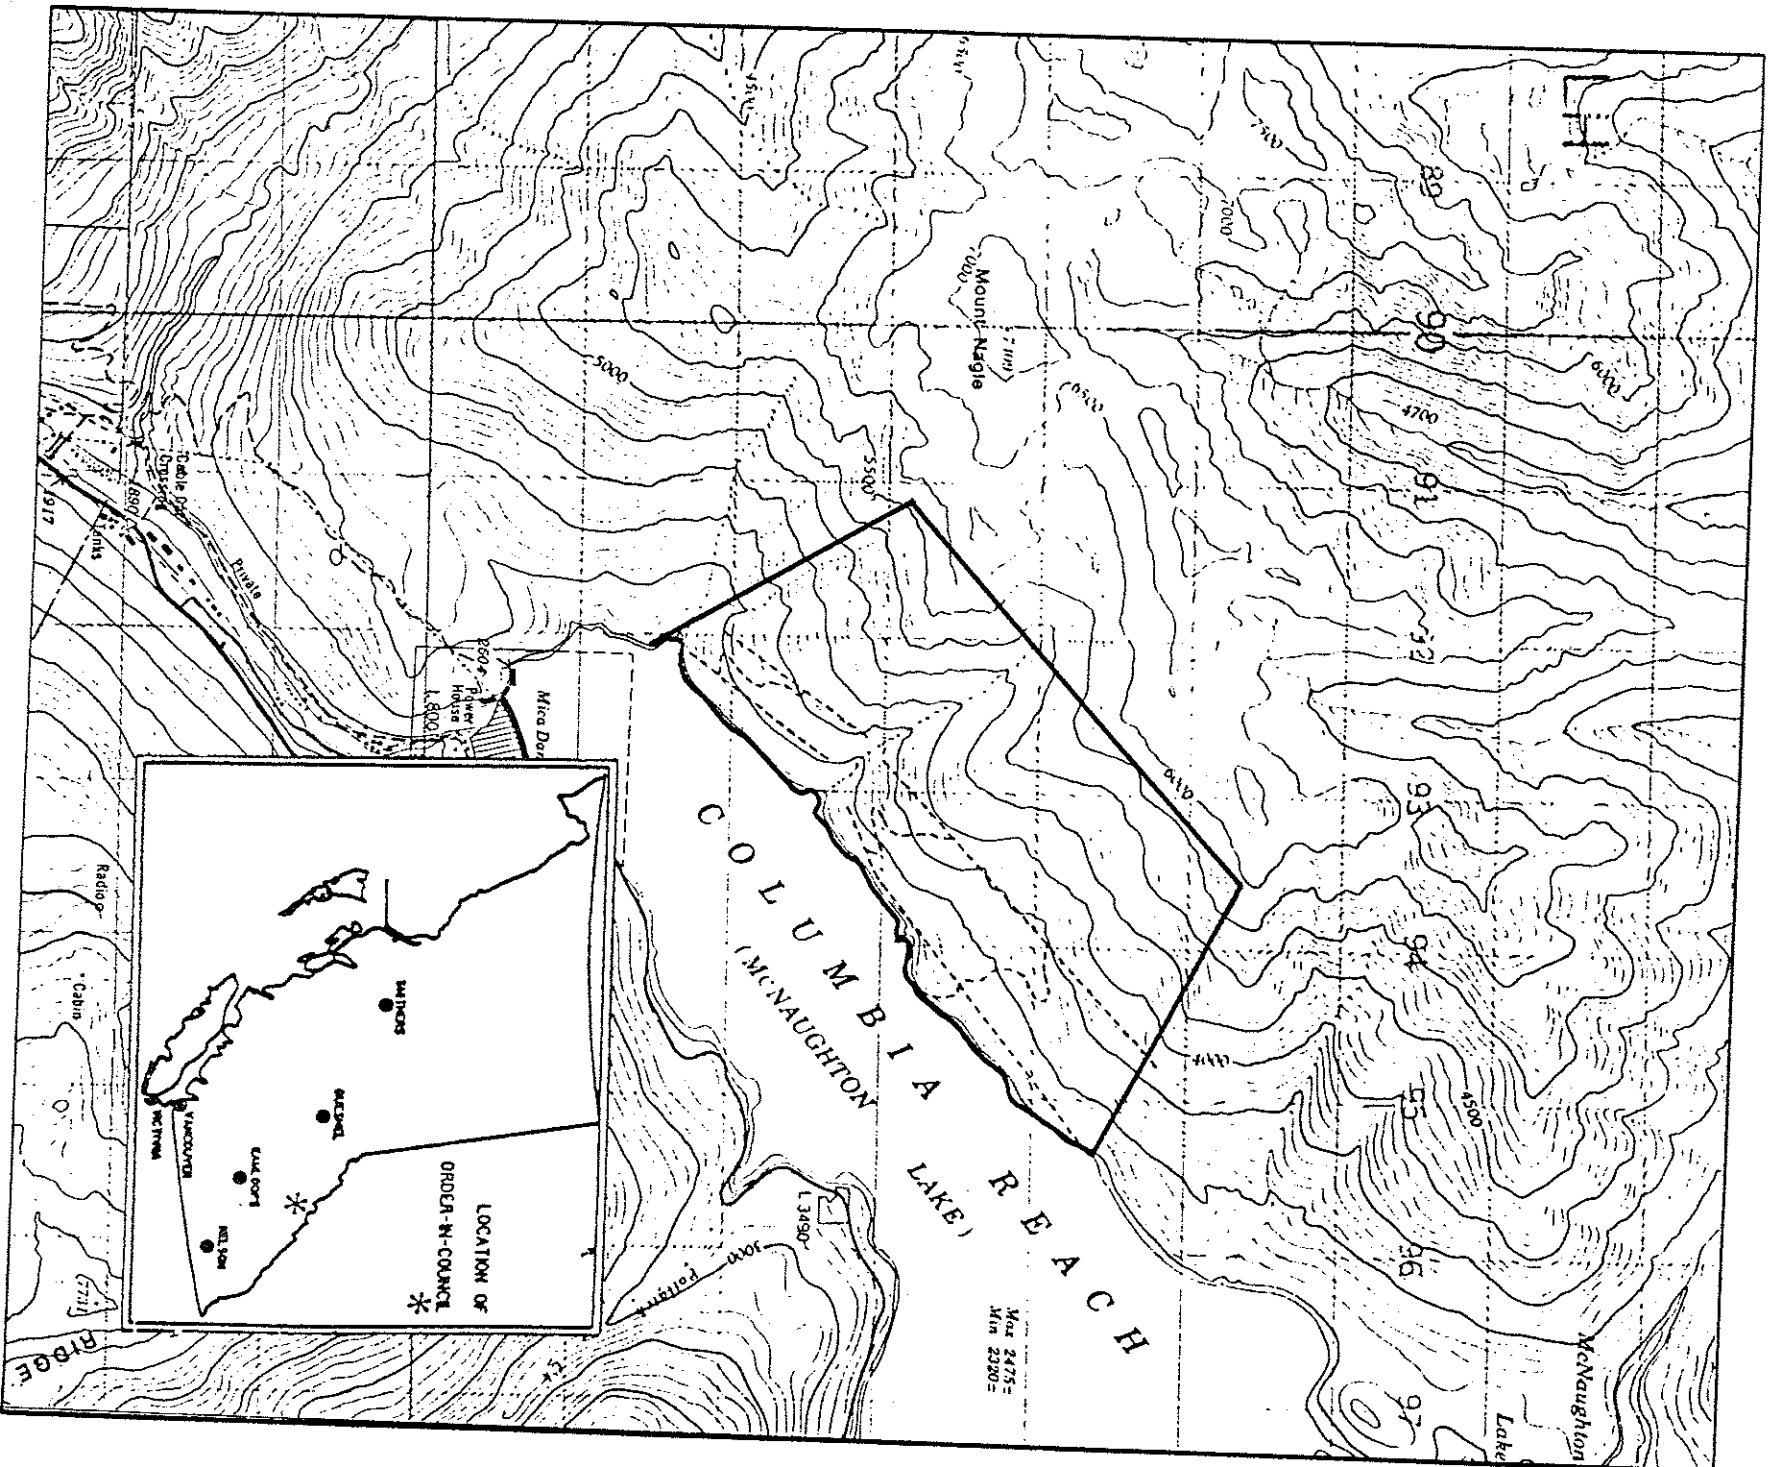

**Province of British Columbia**  
Ministry of Energy, Mines and Petroleum Resources  
Mineral Resources Division - Titles Branch  
**DUTCHMAN RIDGE RESERVE**

This sketch is a summary of the area. The area is shown in black on Mineral Titles Reference Maps listed below file number 2000 - 01 in Mineral Titles Branch Office.

LAND DISTRICT, KOOTENAY	MINING DIVISION, REVELSTOKE
MAP NO: 83D/2E	SKETCH PREPARED BY: K. DEMPSTER