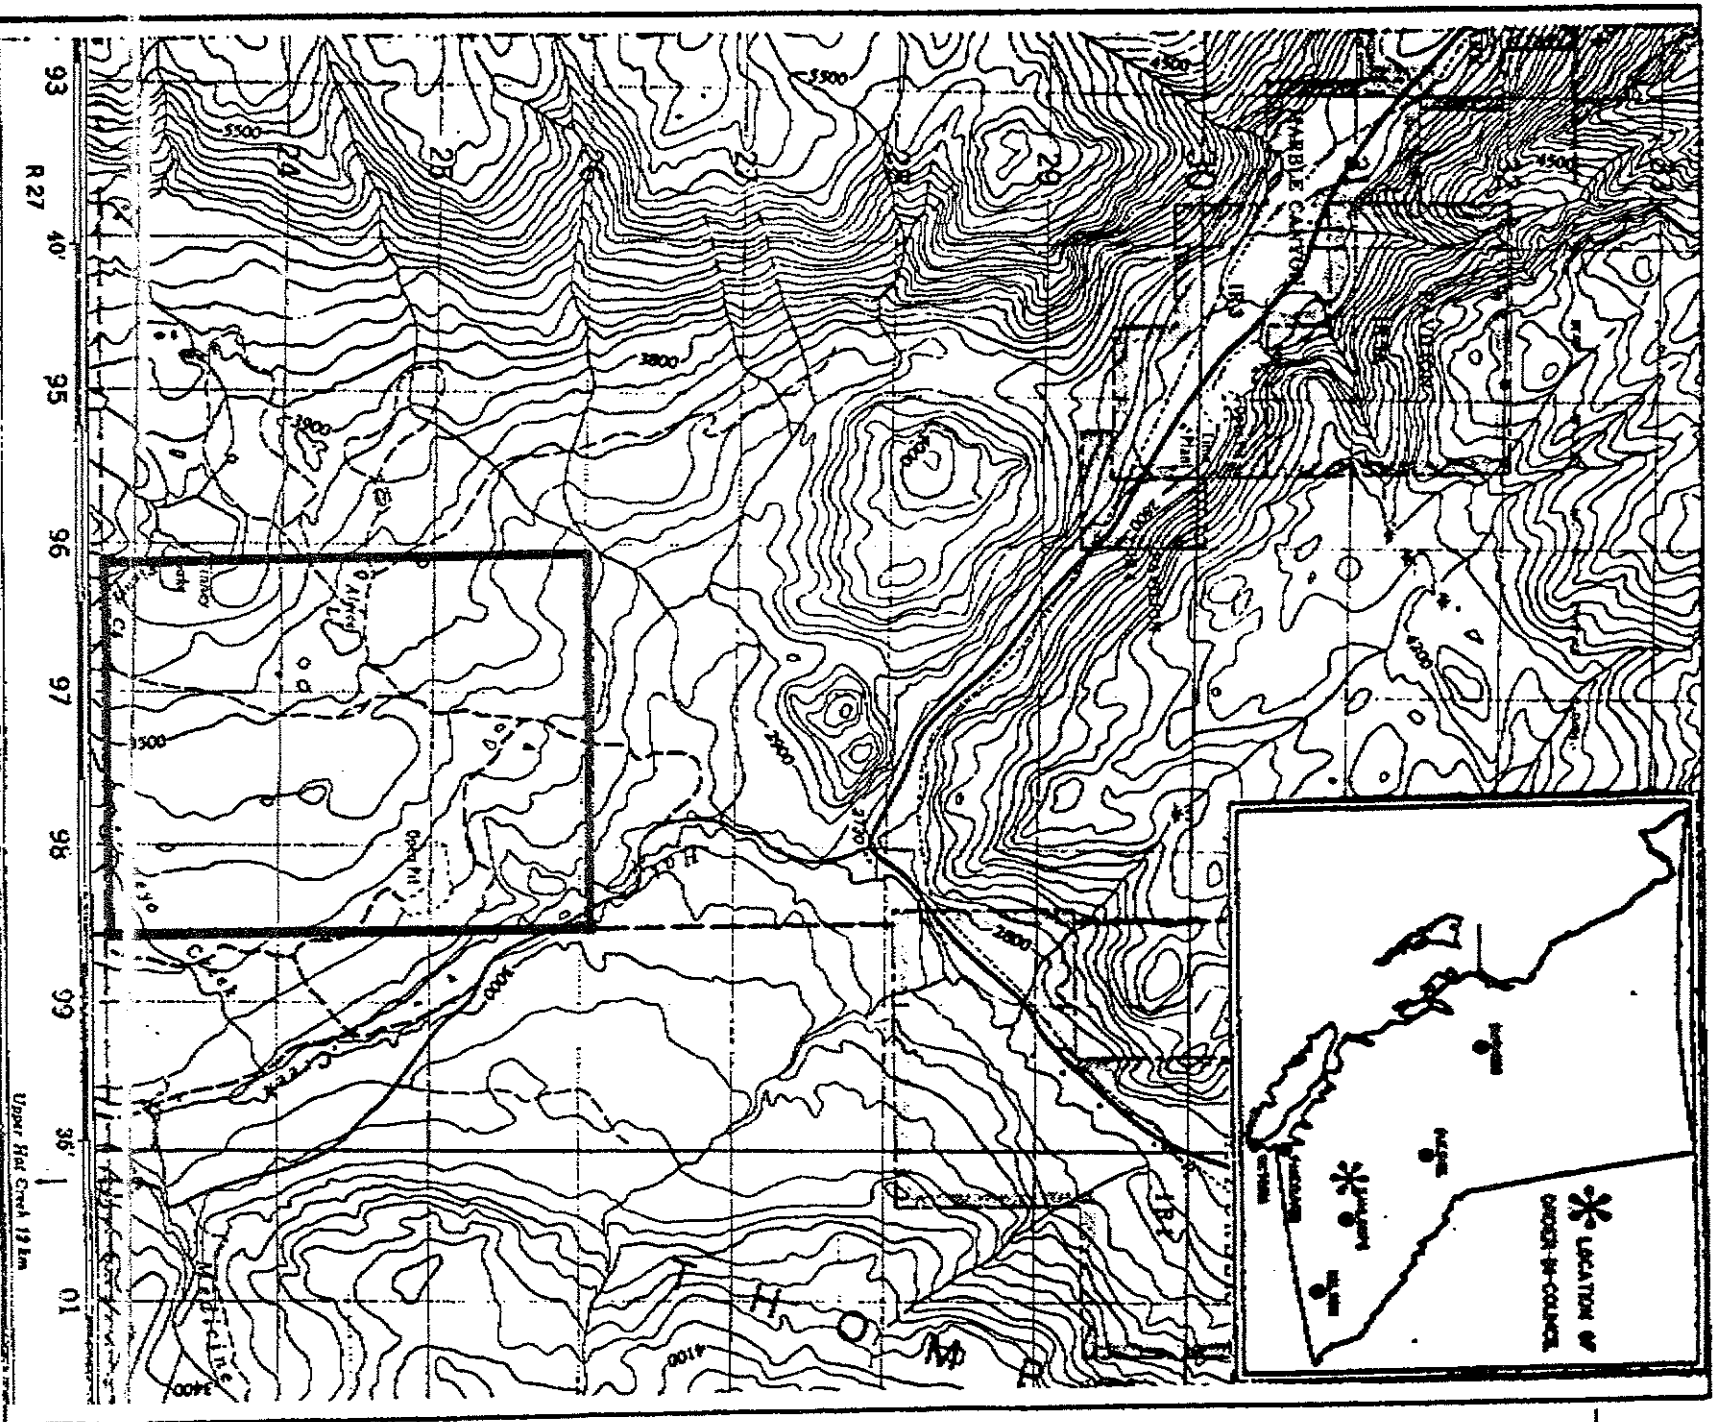

Province of British Columbia  
Ministry of Energy, Mines and Petroleum Resources  
MINERAL RESOURCES DIVISION - TITLES BRANCH

ALEECE LAKE RESERVE

SCALE - 1:50 000

CONTOUR INTERVAL - 100 FT

MINING DIVISION KAMLOOPS	SKETCH PREPARED BY P.H.
LAND DISTRICT KAMLOOPS DIVISION OF YALE	MINERAL TITLES DRAUGHTING, VICTORIA
MAP NO. 921/13E	DATE 88.08.04