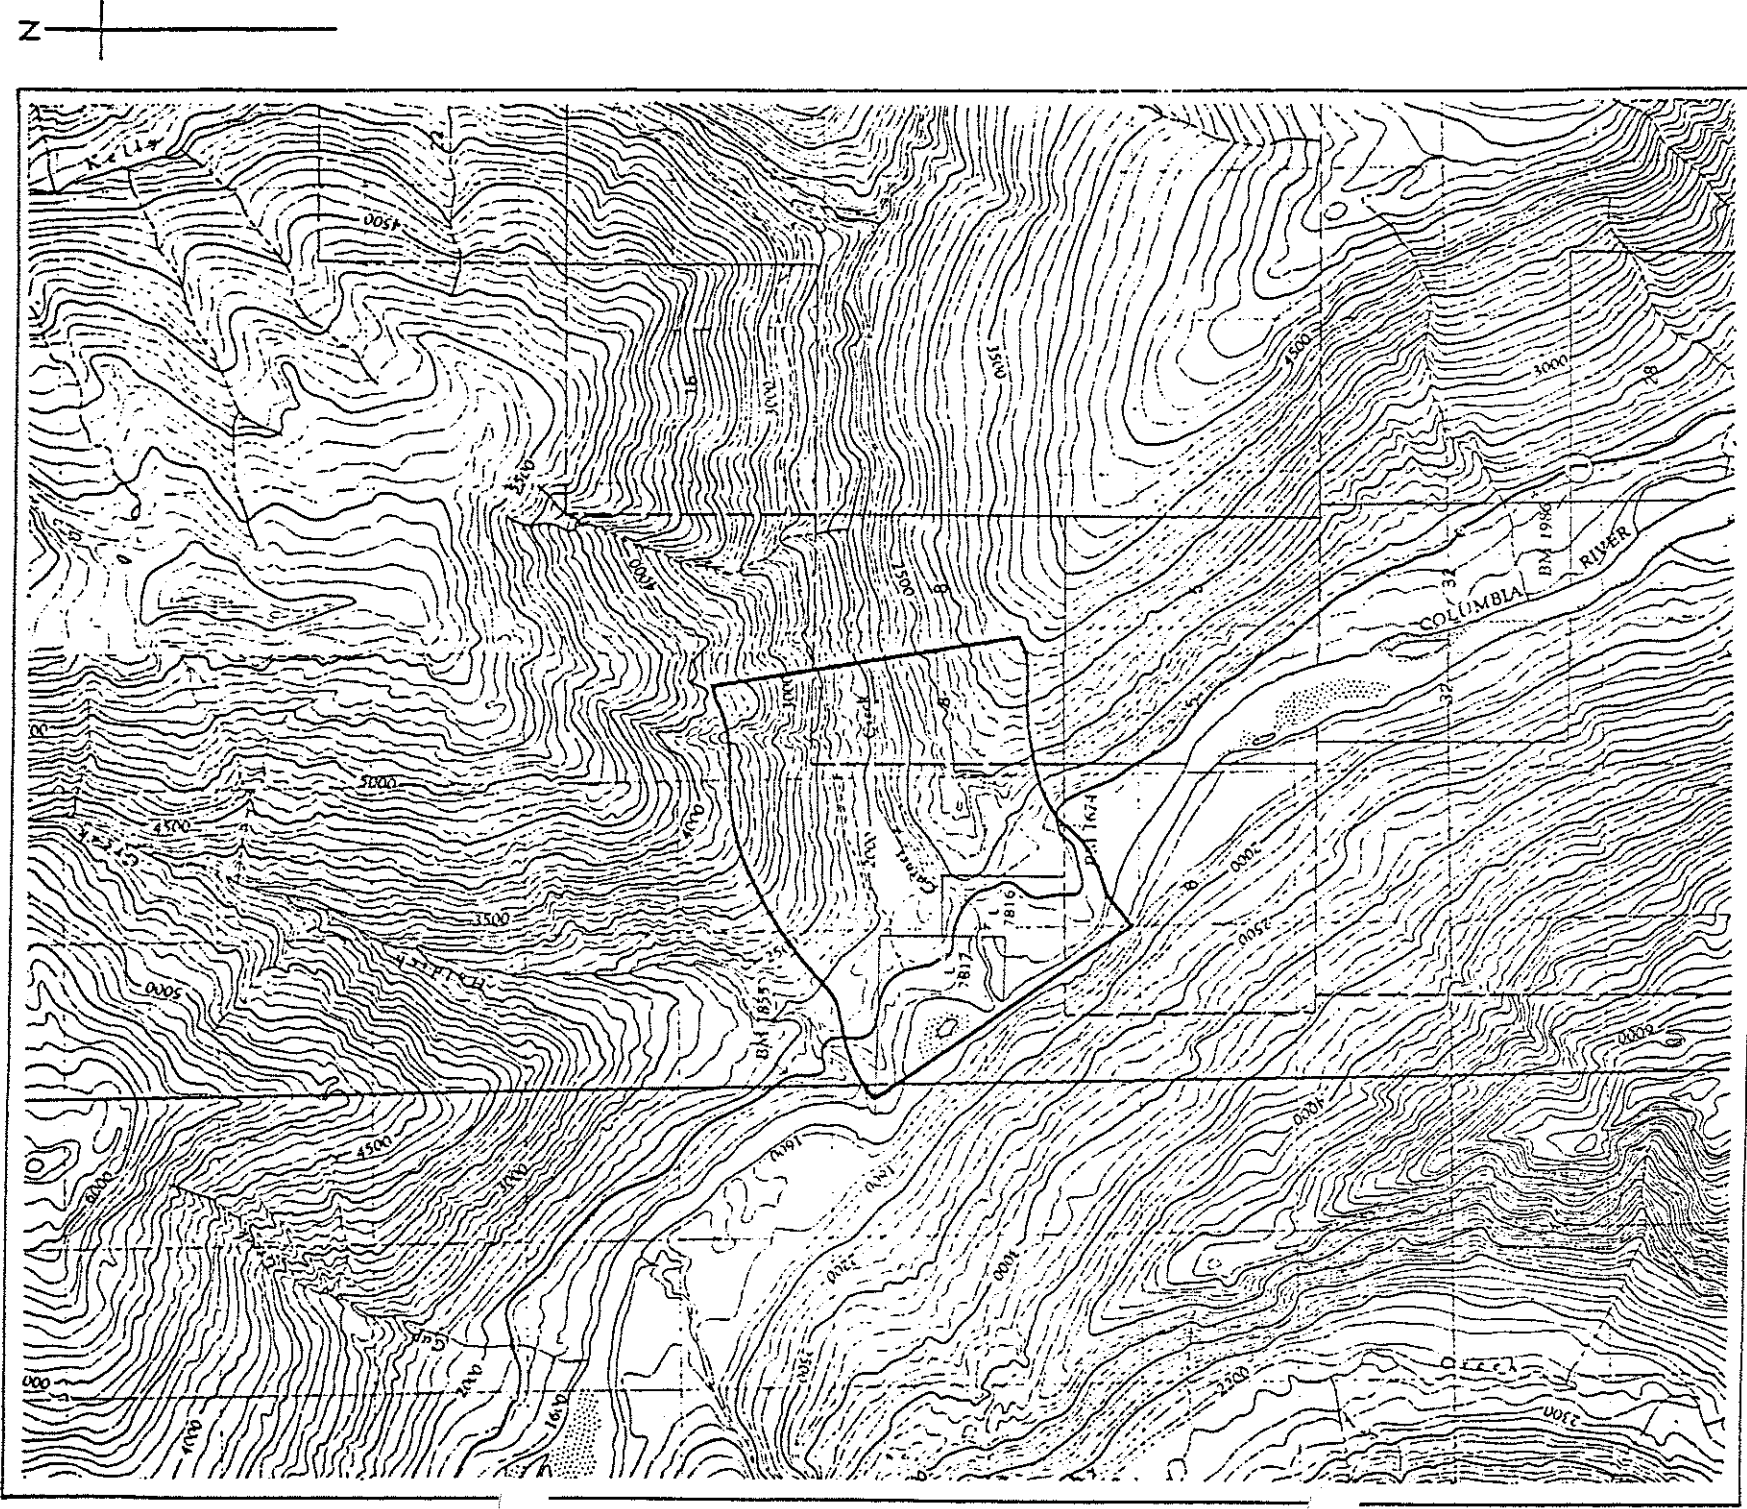

Province of British Columbia
Ministry of Energy, Mines and Petroleum Resources
MINERAL RESOURCES BRANCH-TITLES DIVISION

COLUMBIA R. #2 DESIGNATED PLACER AREA

SCALE- 1:50 000

CONTOUR INTERVAL- 100 ft.

MINING DIVISION	REVELSTOKE	SKETCH PREPARED BY	R. LAYFIELD
LAND DISTRICT	KOOTENAY	MINERAL TITLES DRAUGHTING,	VICTORIA B.C.
MAP NO.	82M/8W	DATE	81.10.08