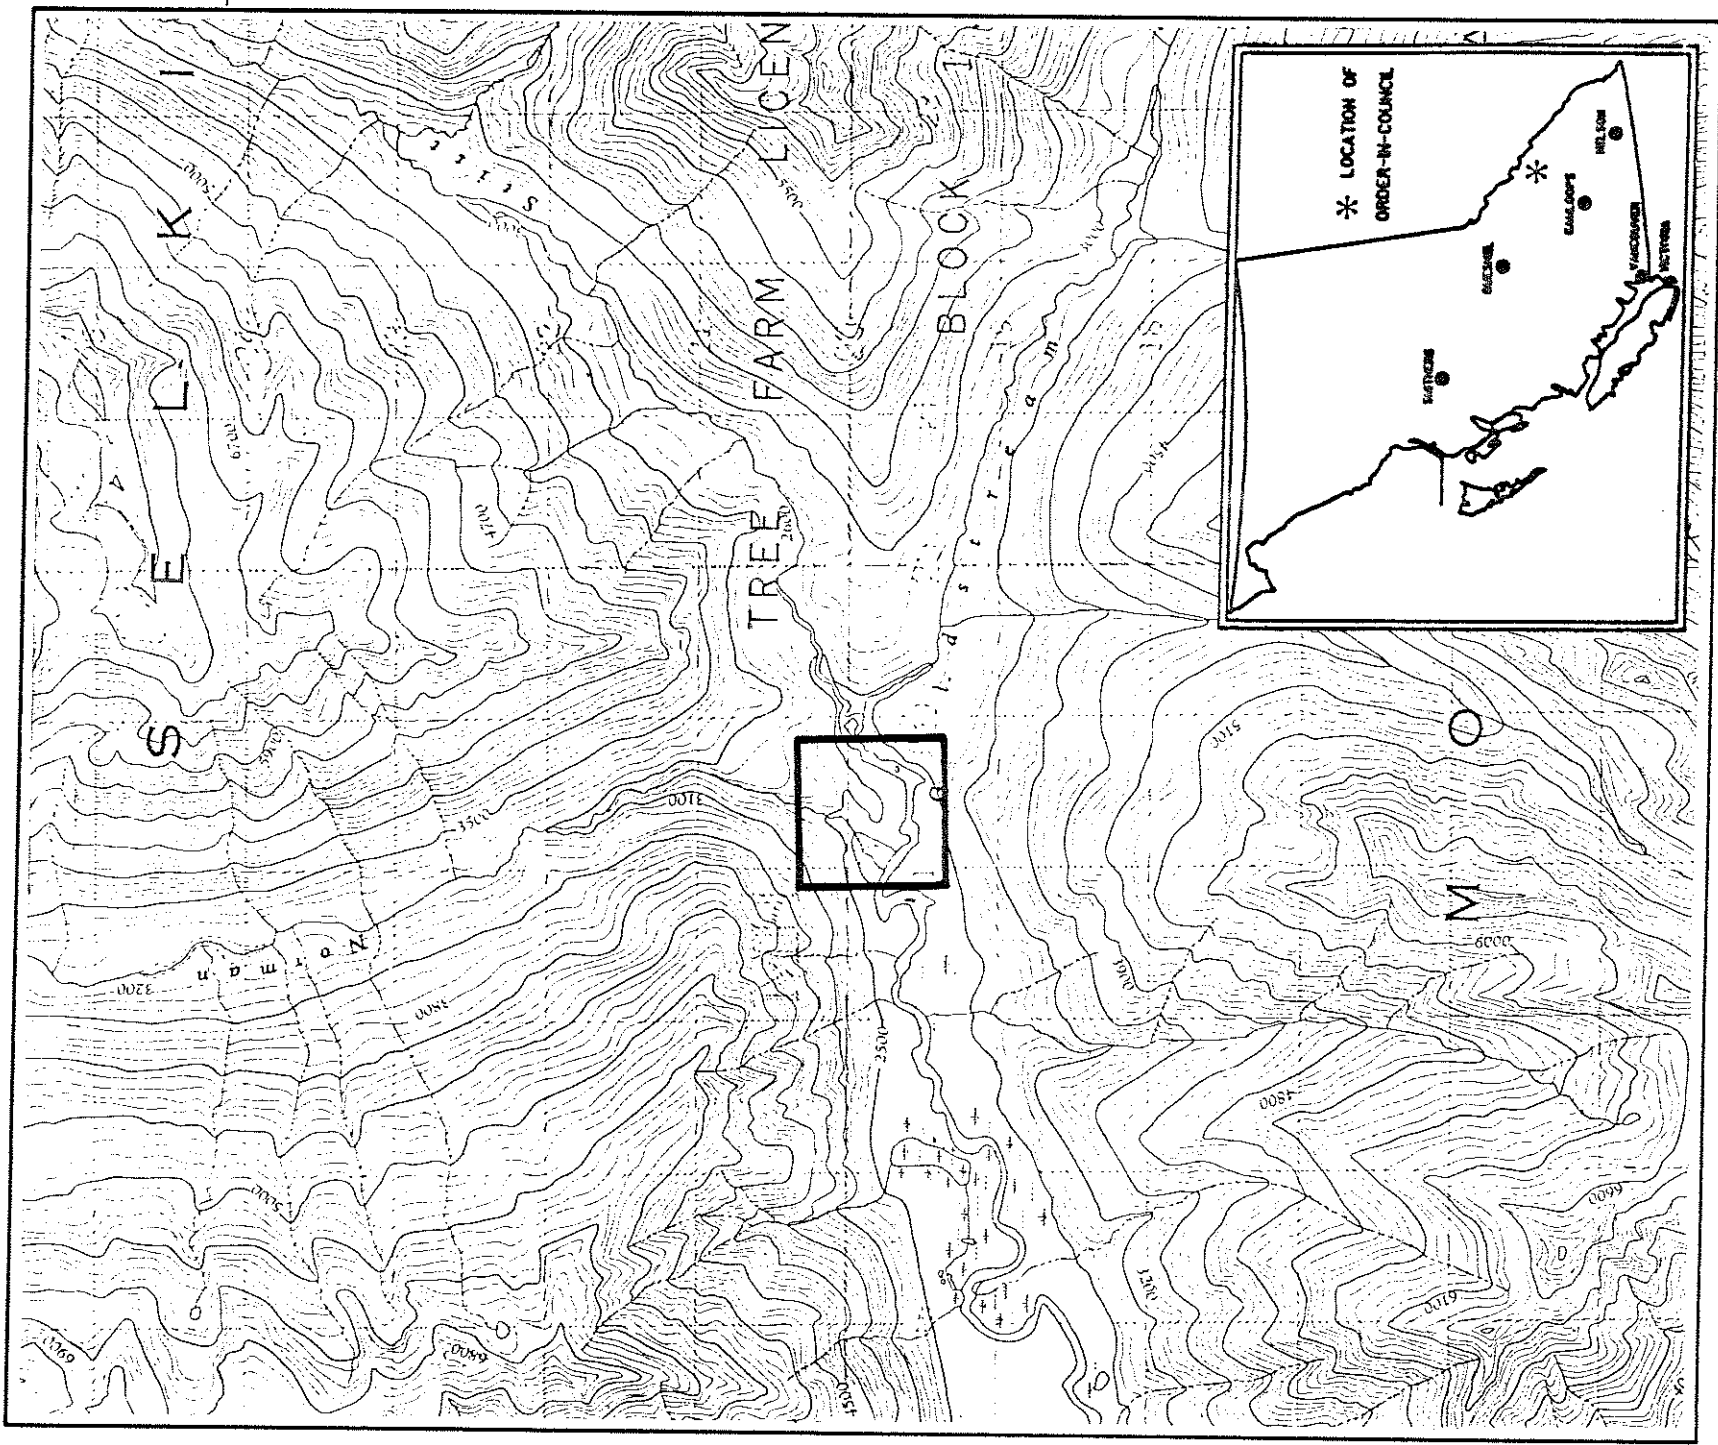

FILE NO. 16040-20-01

**Province of British Columbia**  
Ministry of Energy, Mines and Petroleum Resources  
Mineral Resources Division - Titles Branch  
GOLDSTREAM RIVER DESIGNATED PLACER AREA

mo 136

This sketch is a summary of the area. The area is shown in black on Mineral Titles Reference Maps listed below; file number 12000 - 01 in Mineral Titles Branch Office.

LAND DISTRICT: KOOTENAY	MINING DIVISION: REVELSTOKE
MAP NO: 082M/9E	SKETCH PREPARED BY: L.C.KADAR