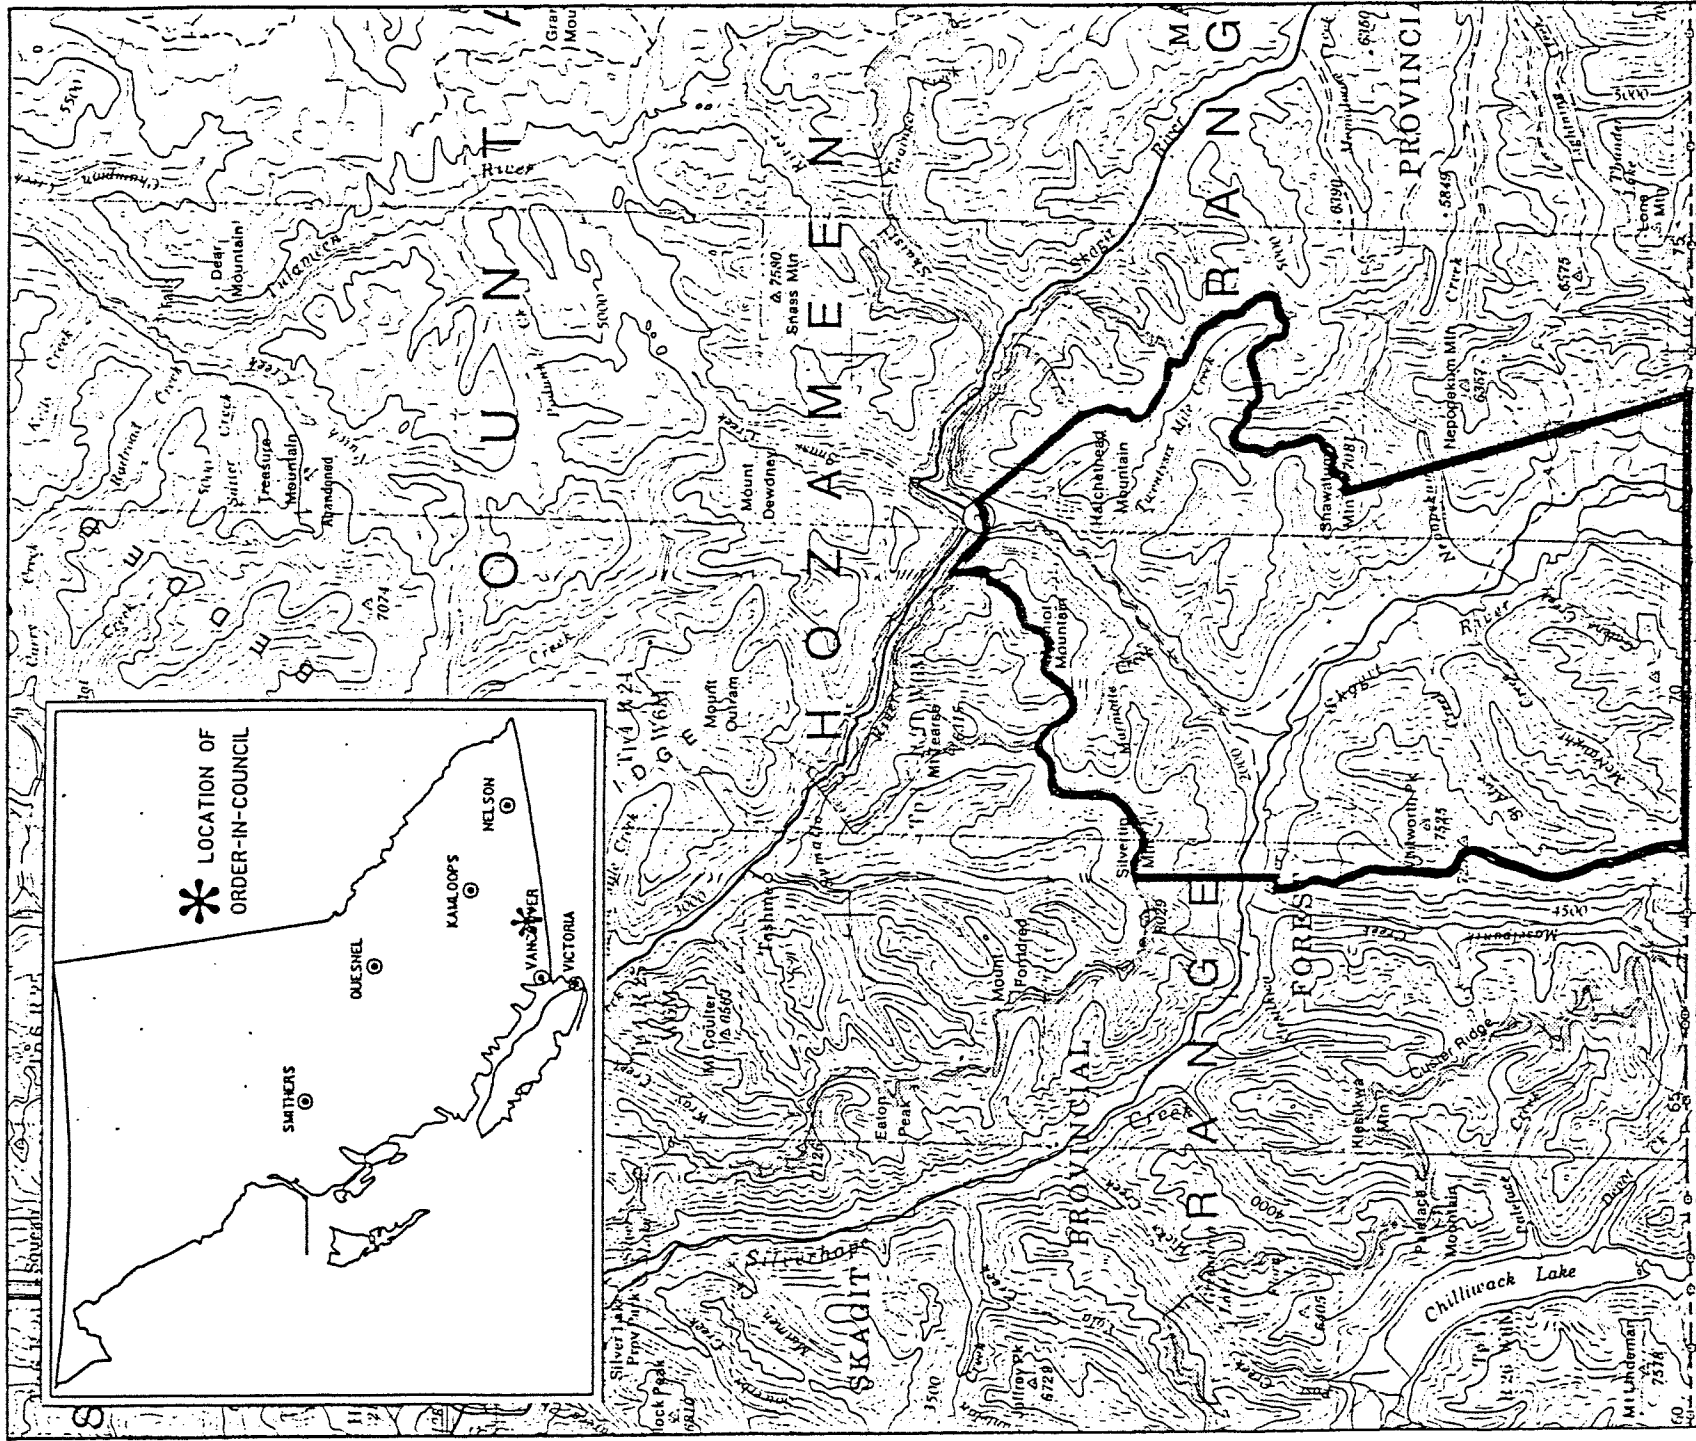

FILE 113(320)

Province of British Columbia
 Ministry of Energy, Mines and Petroleum Resources
 MINERAL RESOURCES BRANCH-TITLES DIVISION

Skagit Valley Recreation Area Reserve

SCALE- 1: 250 000

CONTOUR INTERVAL- 500 ft.

MINING DIVISION	NEW WESTMINSTER	SKETCH PREPARED BY	M. G.
LAND DISTRICT	YALE DIVISION OF YALE	MINERAL TITLES DRAUGHTING,	VICTORIA B.C.
MAP NO.	92 H/2W, 3E	DATE	85 · 08 · 07