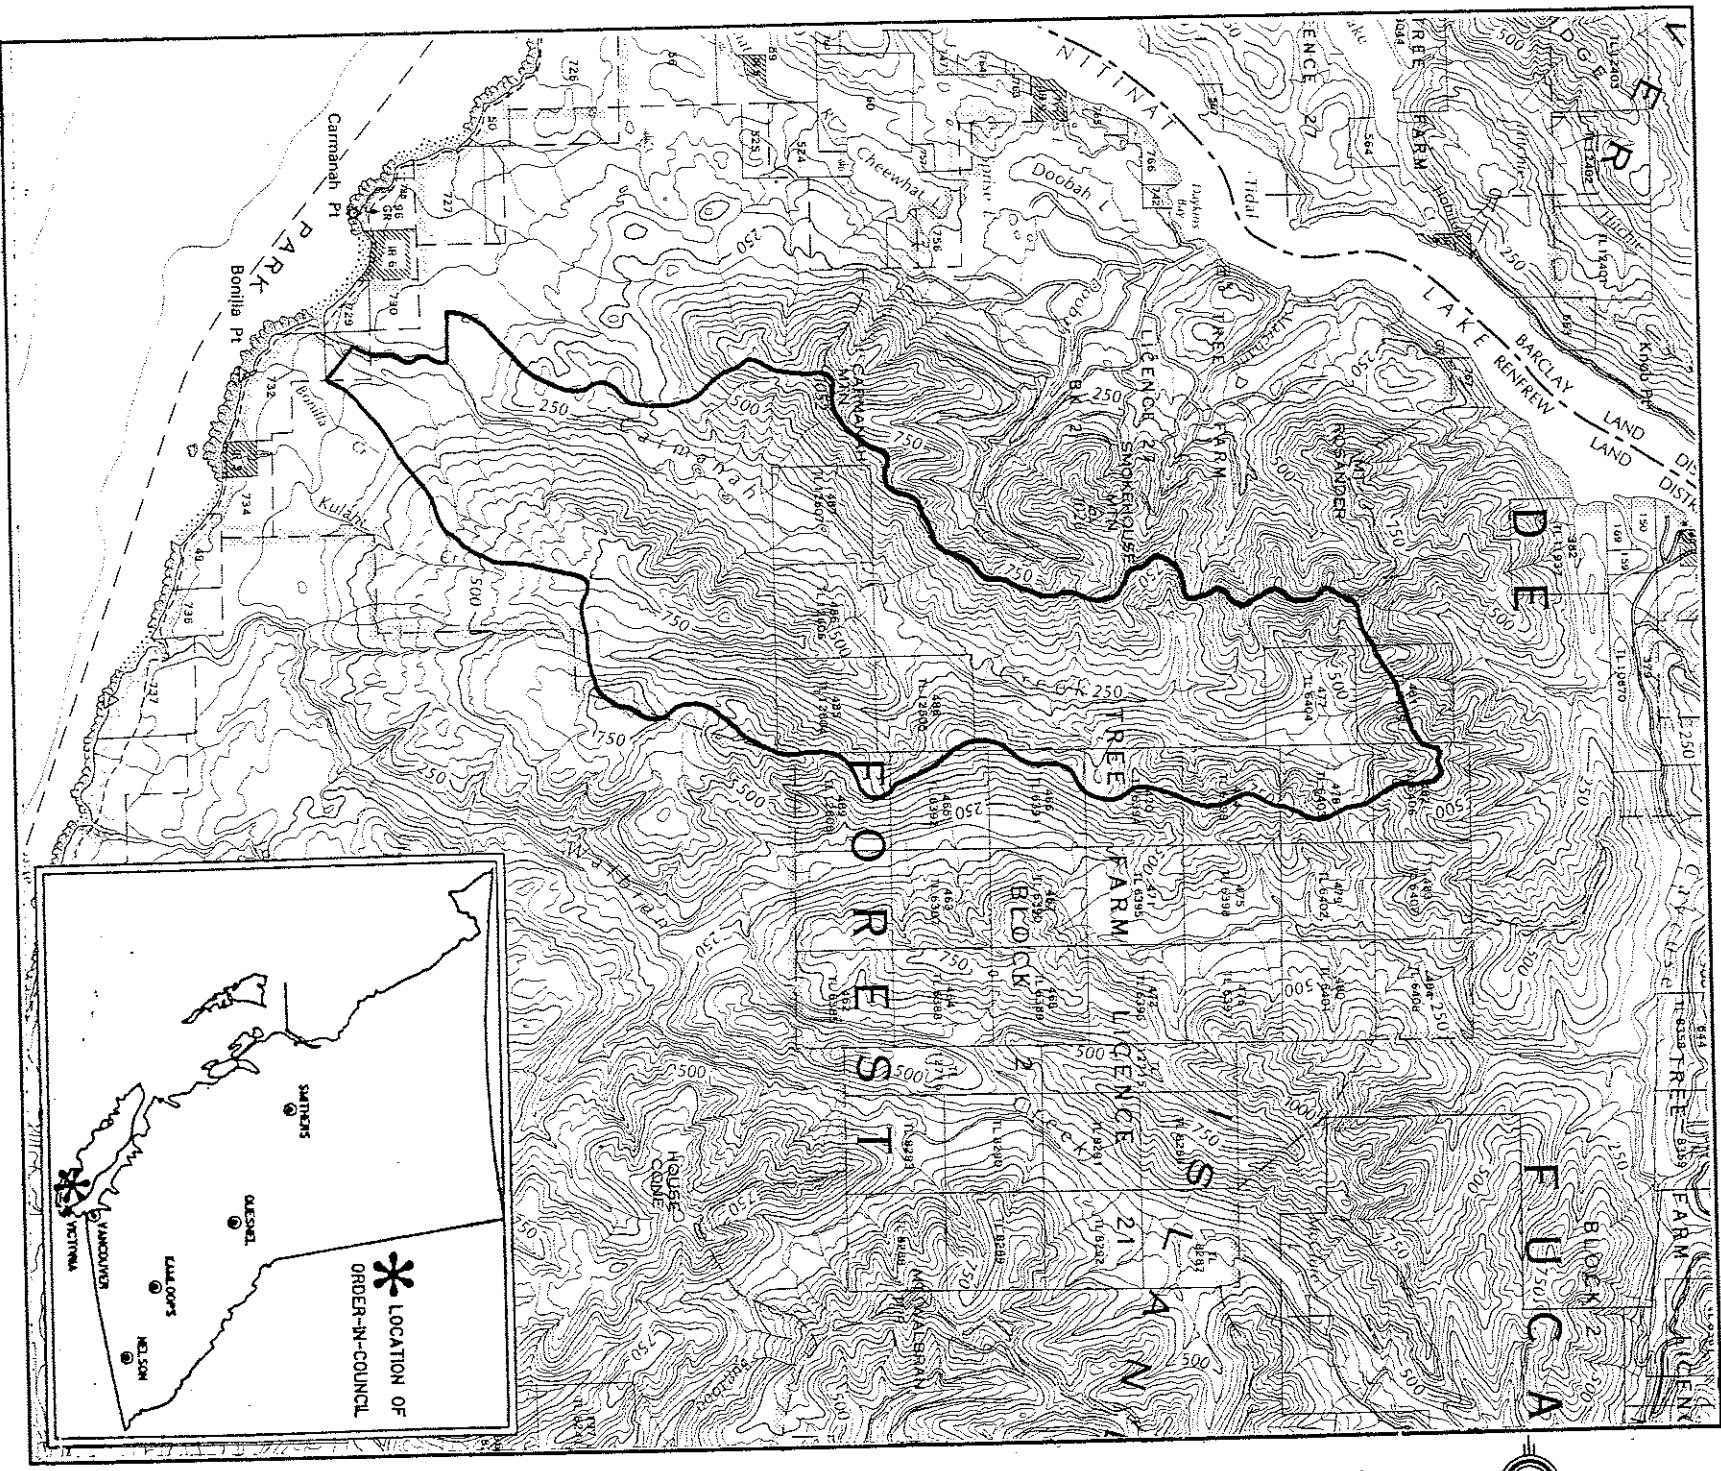

Province of British Columbia

Ministry of Energy, Mines and Petroleum Resources
Mineral Resources Division - Titles Branch

CARMANAH CREEK RESERVE

This sketch is a summary of the area. The area is shown in black on Mineral Titles Reference Maps listed below: file number I2000 - 01 in Mineral Titles Branch Office.

LAND DISTRICT: RENFREW	MINING DIVISION: VICTORIA
MAP NO: 92C.067, .077	SKETCH PREPARED BY: M. G.