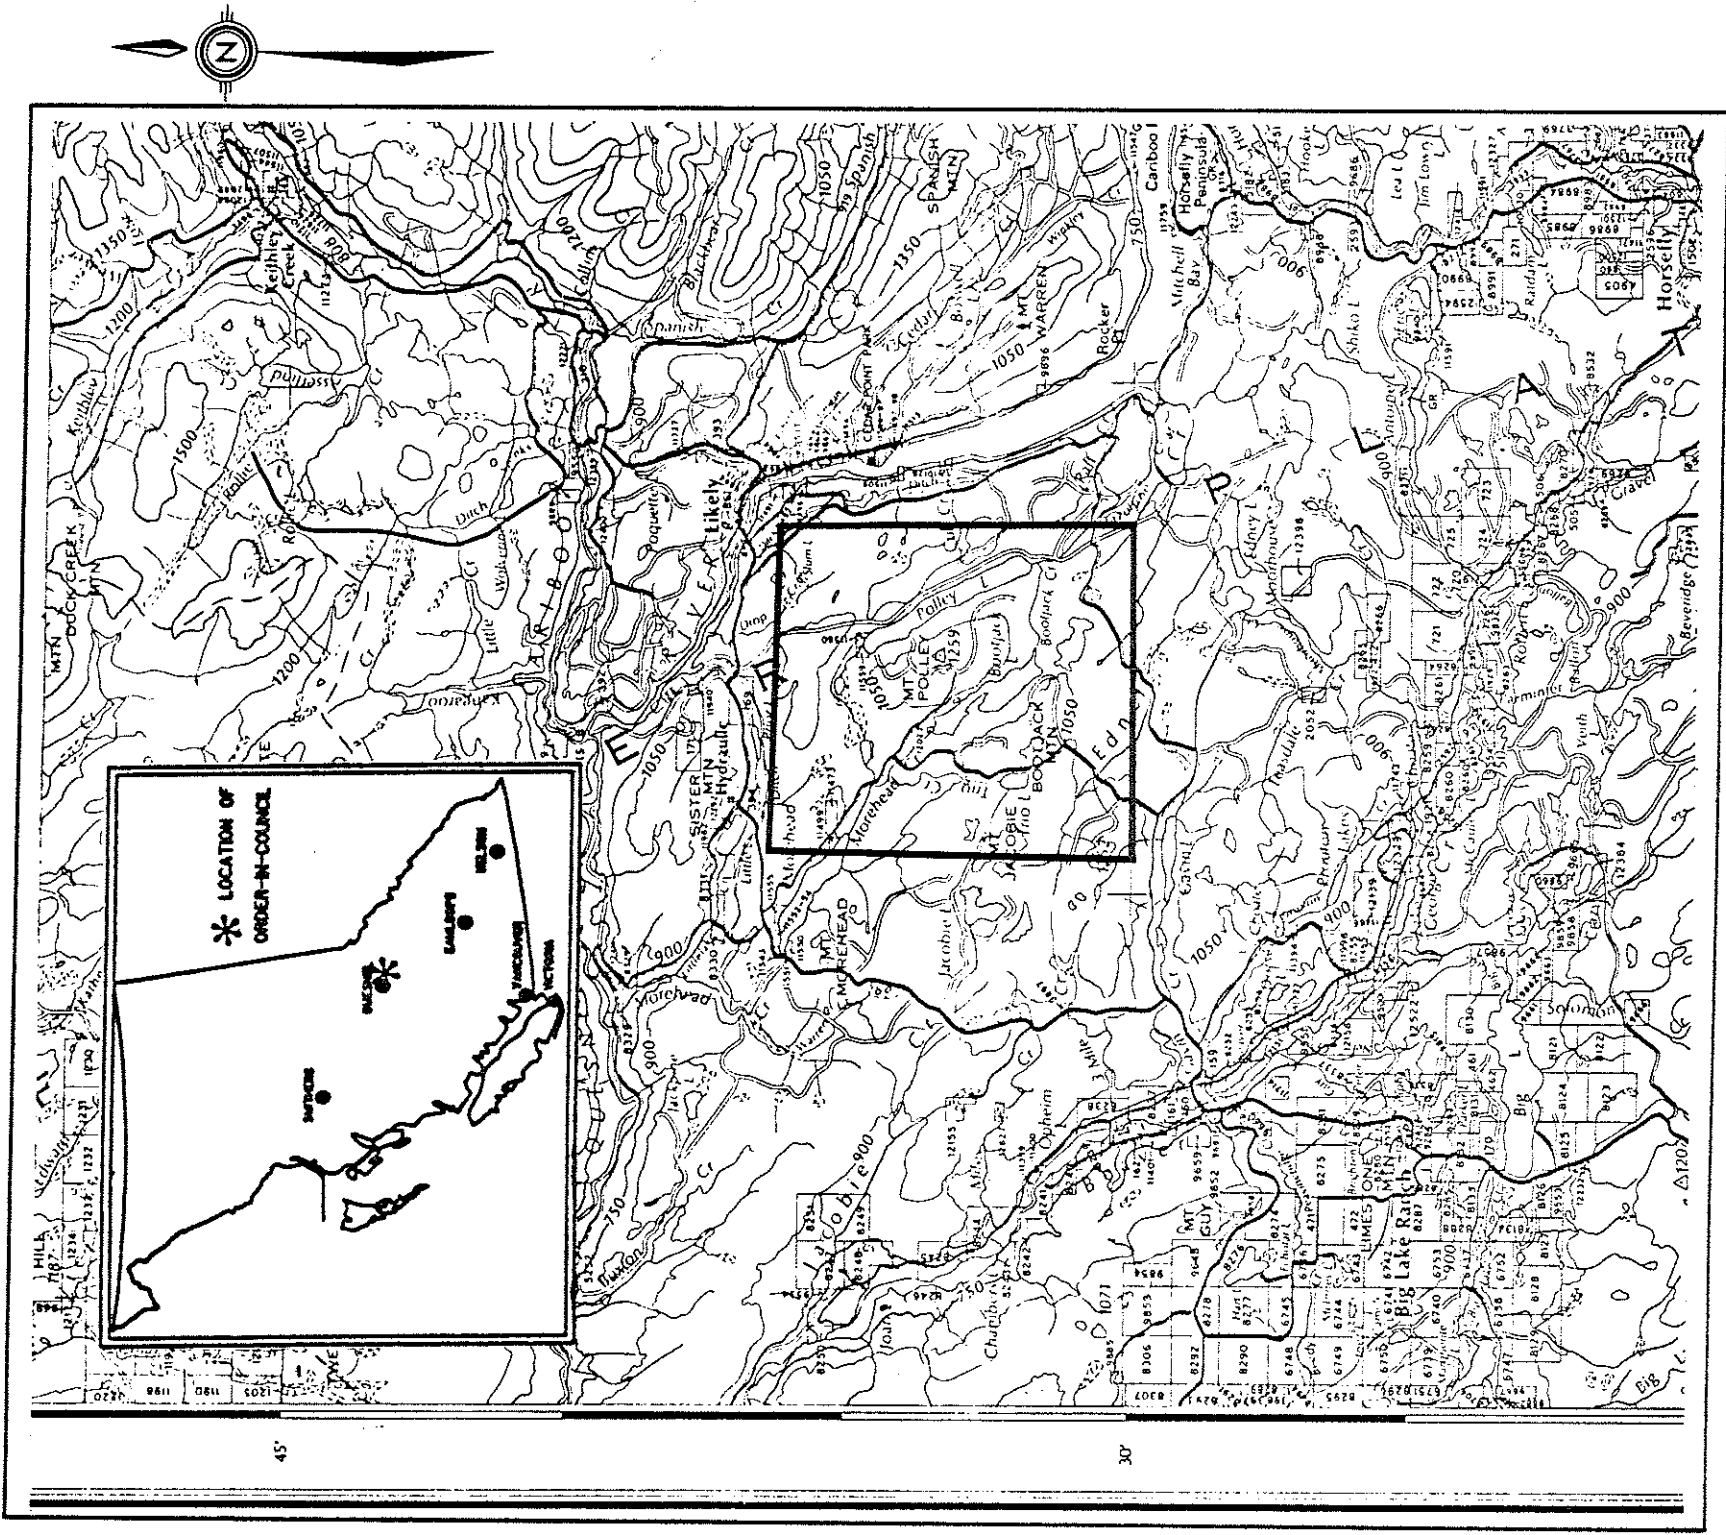

**Province of British Columbia**  
**Ministry of Energy, Mines and Petroleum Resources**  
**Mineral Resources Division - Titles Branch**

**MOUNT POLLEY PLACER RESERVE - NO STAKING**

This sketch is a summary of the area. The area is shown in black on Mineral Titles Reference Maps listed below; file number 12000 - 01 in Mineral Titles Branch Office.

LAND DISTRICT: CARIBOO	MINING DIVISION: CARIBOO
MAP NO: P 93A12E ab	SKETCH PREPARED BY: DMA