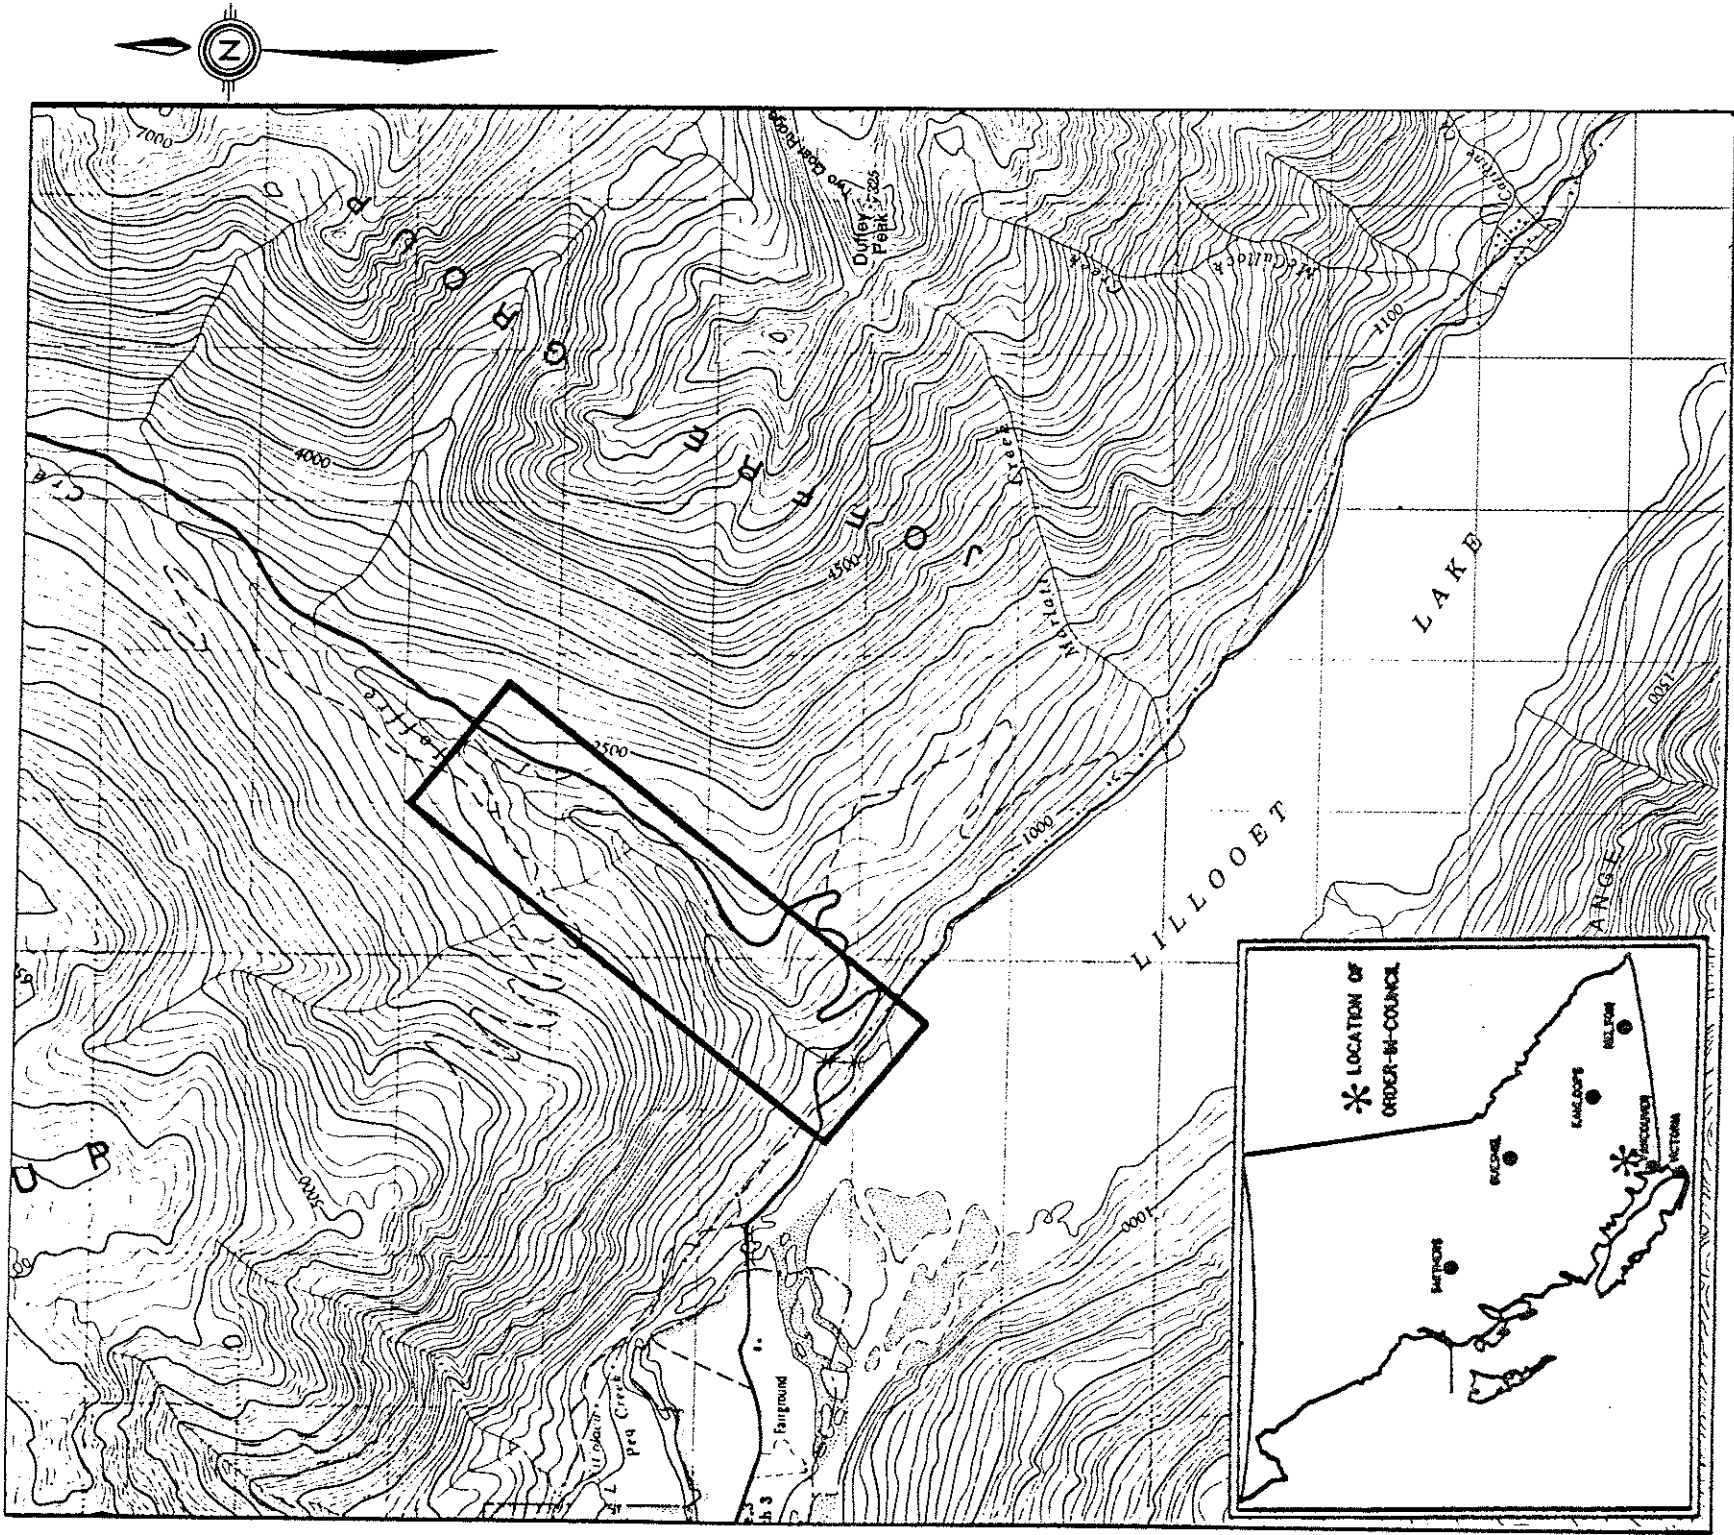

Province of British Columbia
Ministry of Energy, Mines and Petroleum Resources
Mineral Resources Division - Titles Branch

JOFFRE CREEK RESERVE

This sketch is a summary of the area. The area is shown in black on Mineral Titles Reference Maps listed below: file number 12000 - 01 in Mineral Titles Branch Office.

<p>LAND DISTRICT: LILLOOET</p>	<p>MINING DIVISION: LILLOOET</p>
<p>MAP NO: 92 J/7E</p>	<p>SKETCH PREPARED BY: M.S.</p>