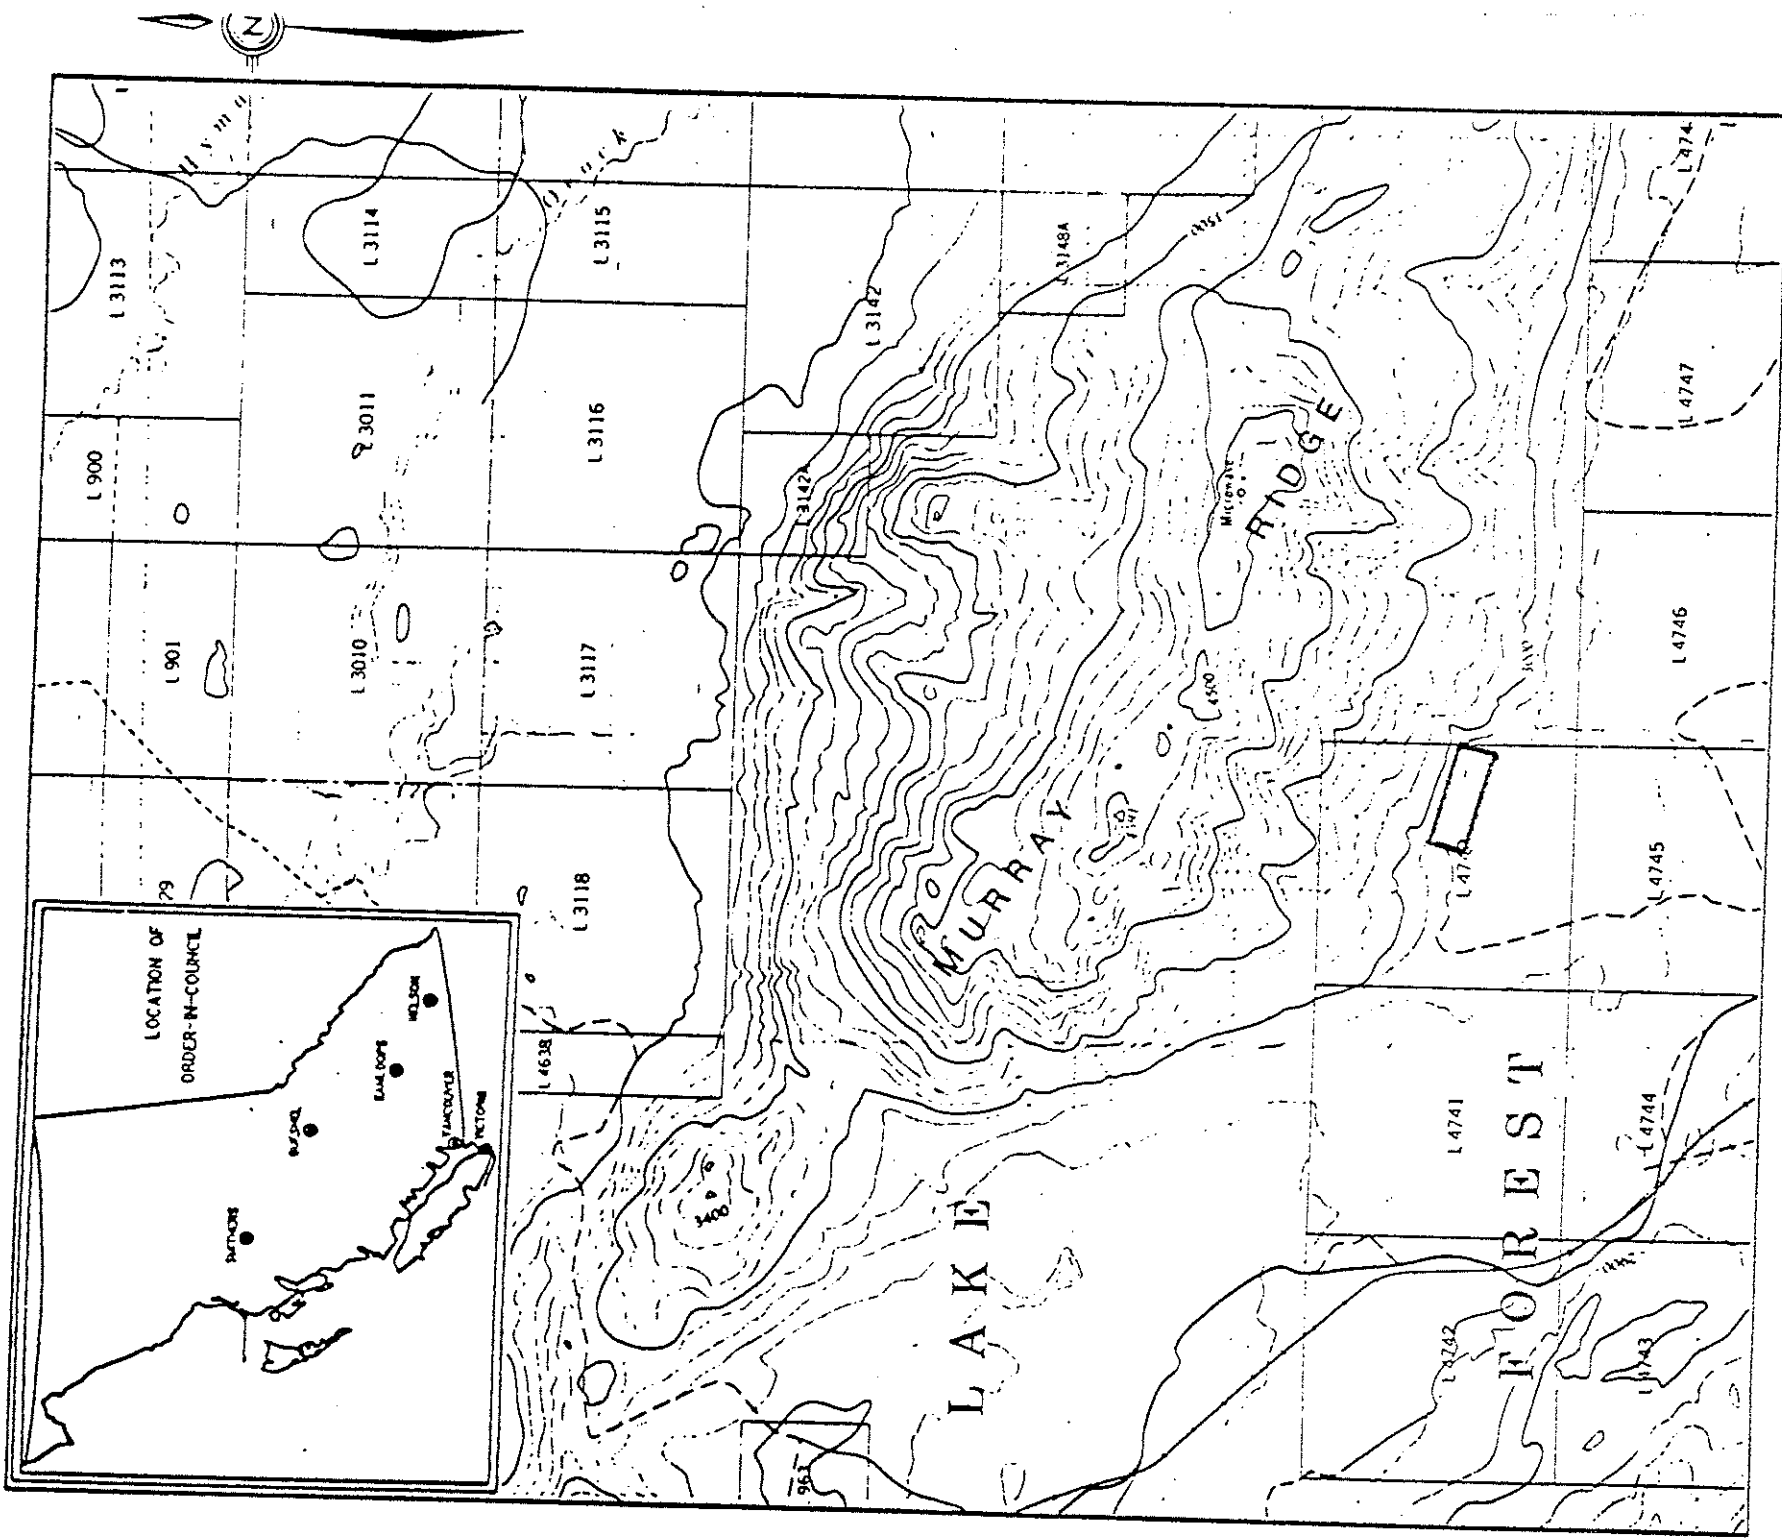

Province of British Columbia
 Ministry of Energy, Mines and Petroleum Resources
 Mineral Resources Division - Titles Branch

MURRAY RIDGE RESERVE

This sketch is a summary of the area. The area is shown in black on Mineral Titles Reference Maps listed below; file number 12000 - 01 in Mineral Titles Branch Office.

LAND DISTRICT: RANGE 5 COAST	MINING DIVISION: OMINECA
MAP NO: 037106	SKETCH PREPARED BY: