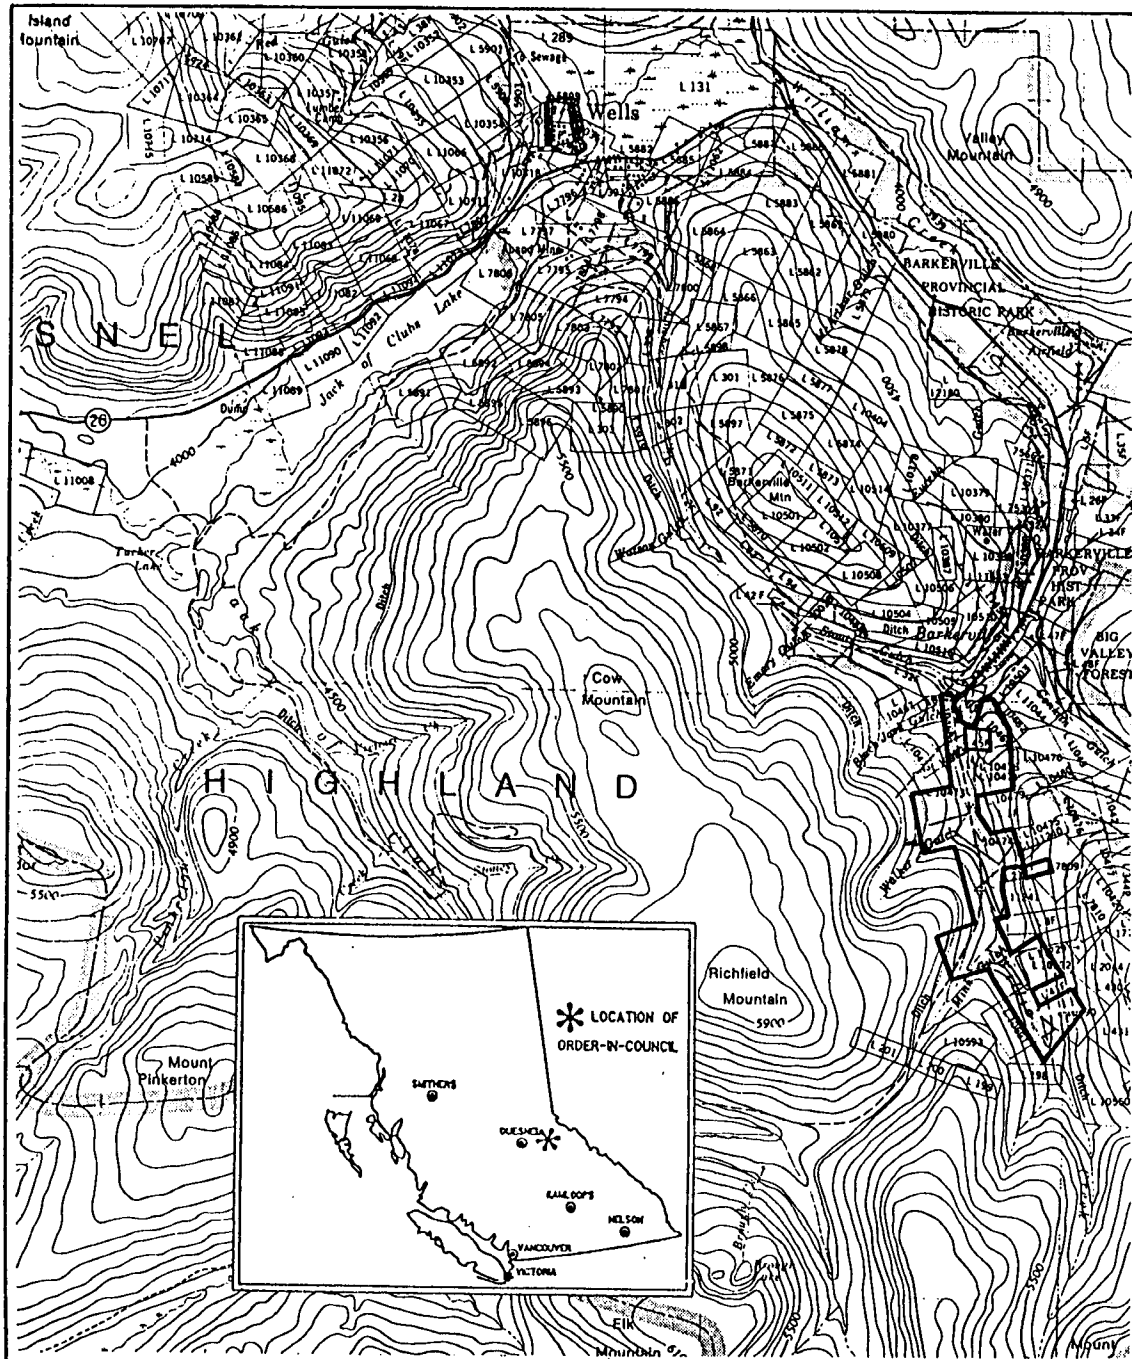

Province of British Columbia
 Ministry of Energy, Mines and Petroleum Resources
 Mineral Resources Division - Titles Branch

BARKERVILLE PARK RESERVE

This sketch is a summary of the area. The area is shown in black on Mineral Titles Reference Maps listed below; file number 12000 - 01 in Mineral Titles Branch Office.

LAND DISTRICT: CARIBOO	MINING DIVISION: CARIBOO
MAP NO: 93H/4Ea	SKETCH PREPARED BY: DMA