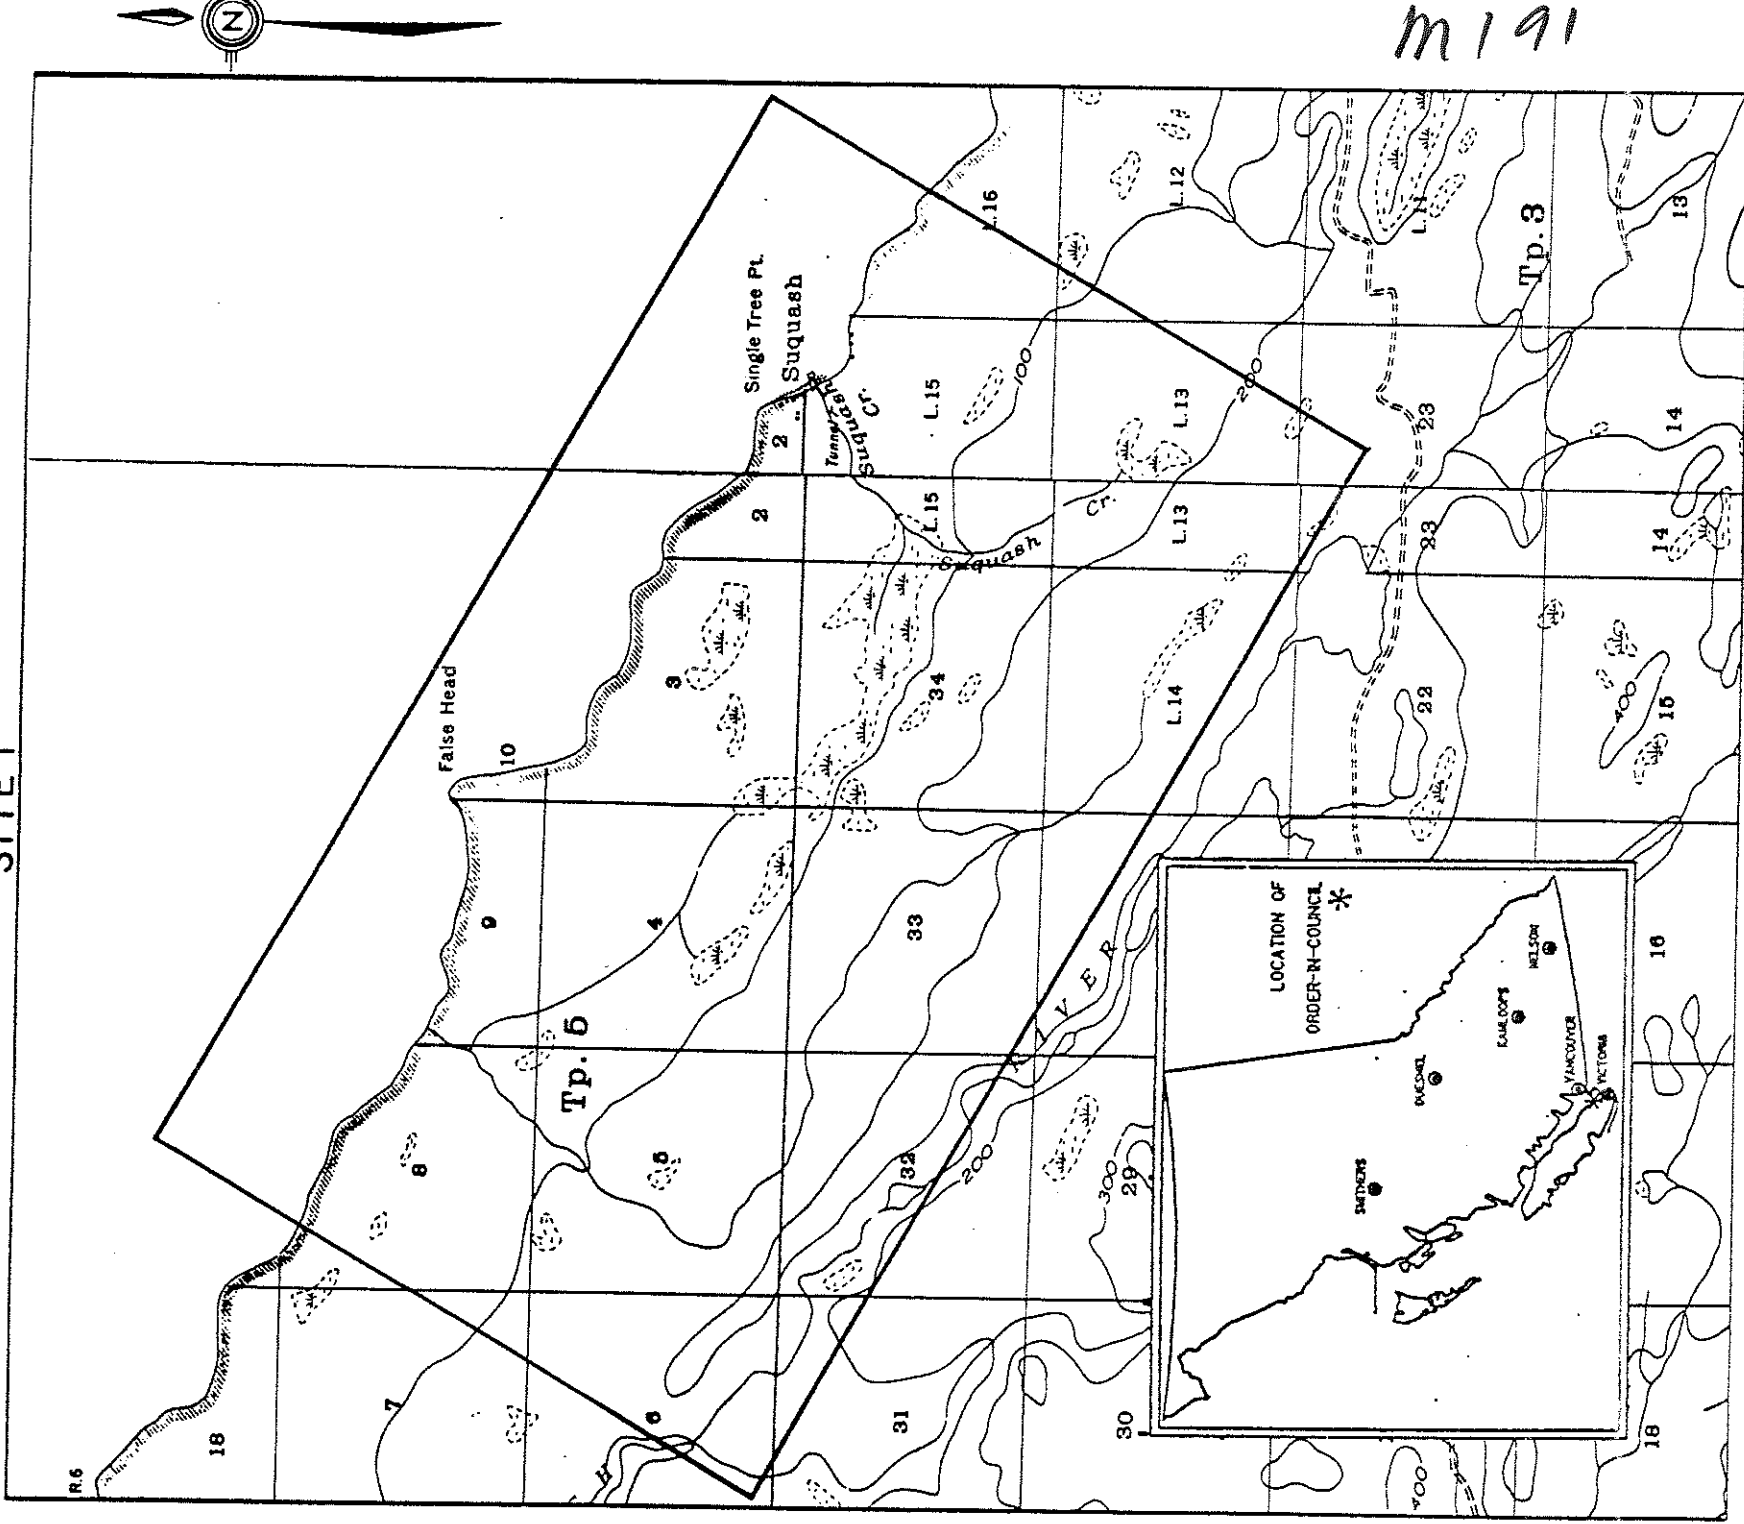

Province of British Columbia
Ministry of Energy, Mines and Petroleum Resources
Mineral Resources Division - Titles Branch

CHINA STEEL RESERVE
SITE I

This sketch is a summary of the area. The area is shown in black on Mineral Titles Reference Maps listed below: file number 12000 - 01 in Mineral Titles Branch Office.

LAND DISTRICT: RUPERT	MINING DIVISION: NANAIMO
MAP NO: 92L/11E&W	SKETCH PREPARED BY: K. DEMPSTER