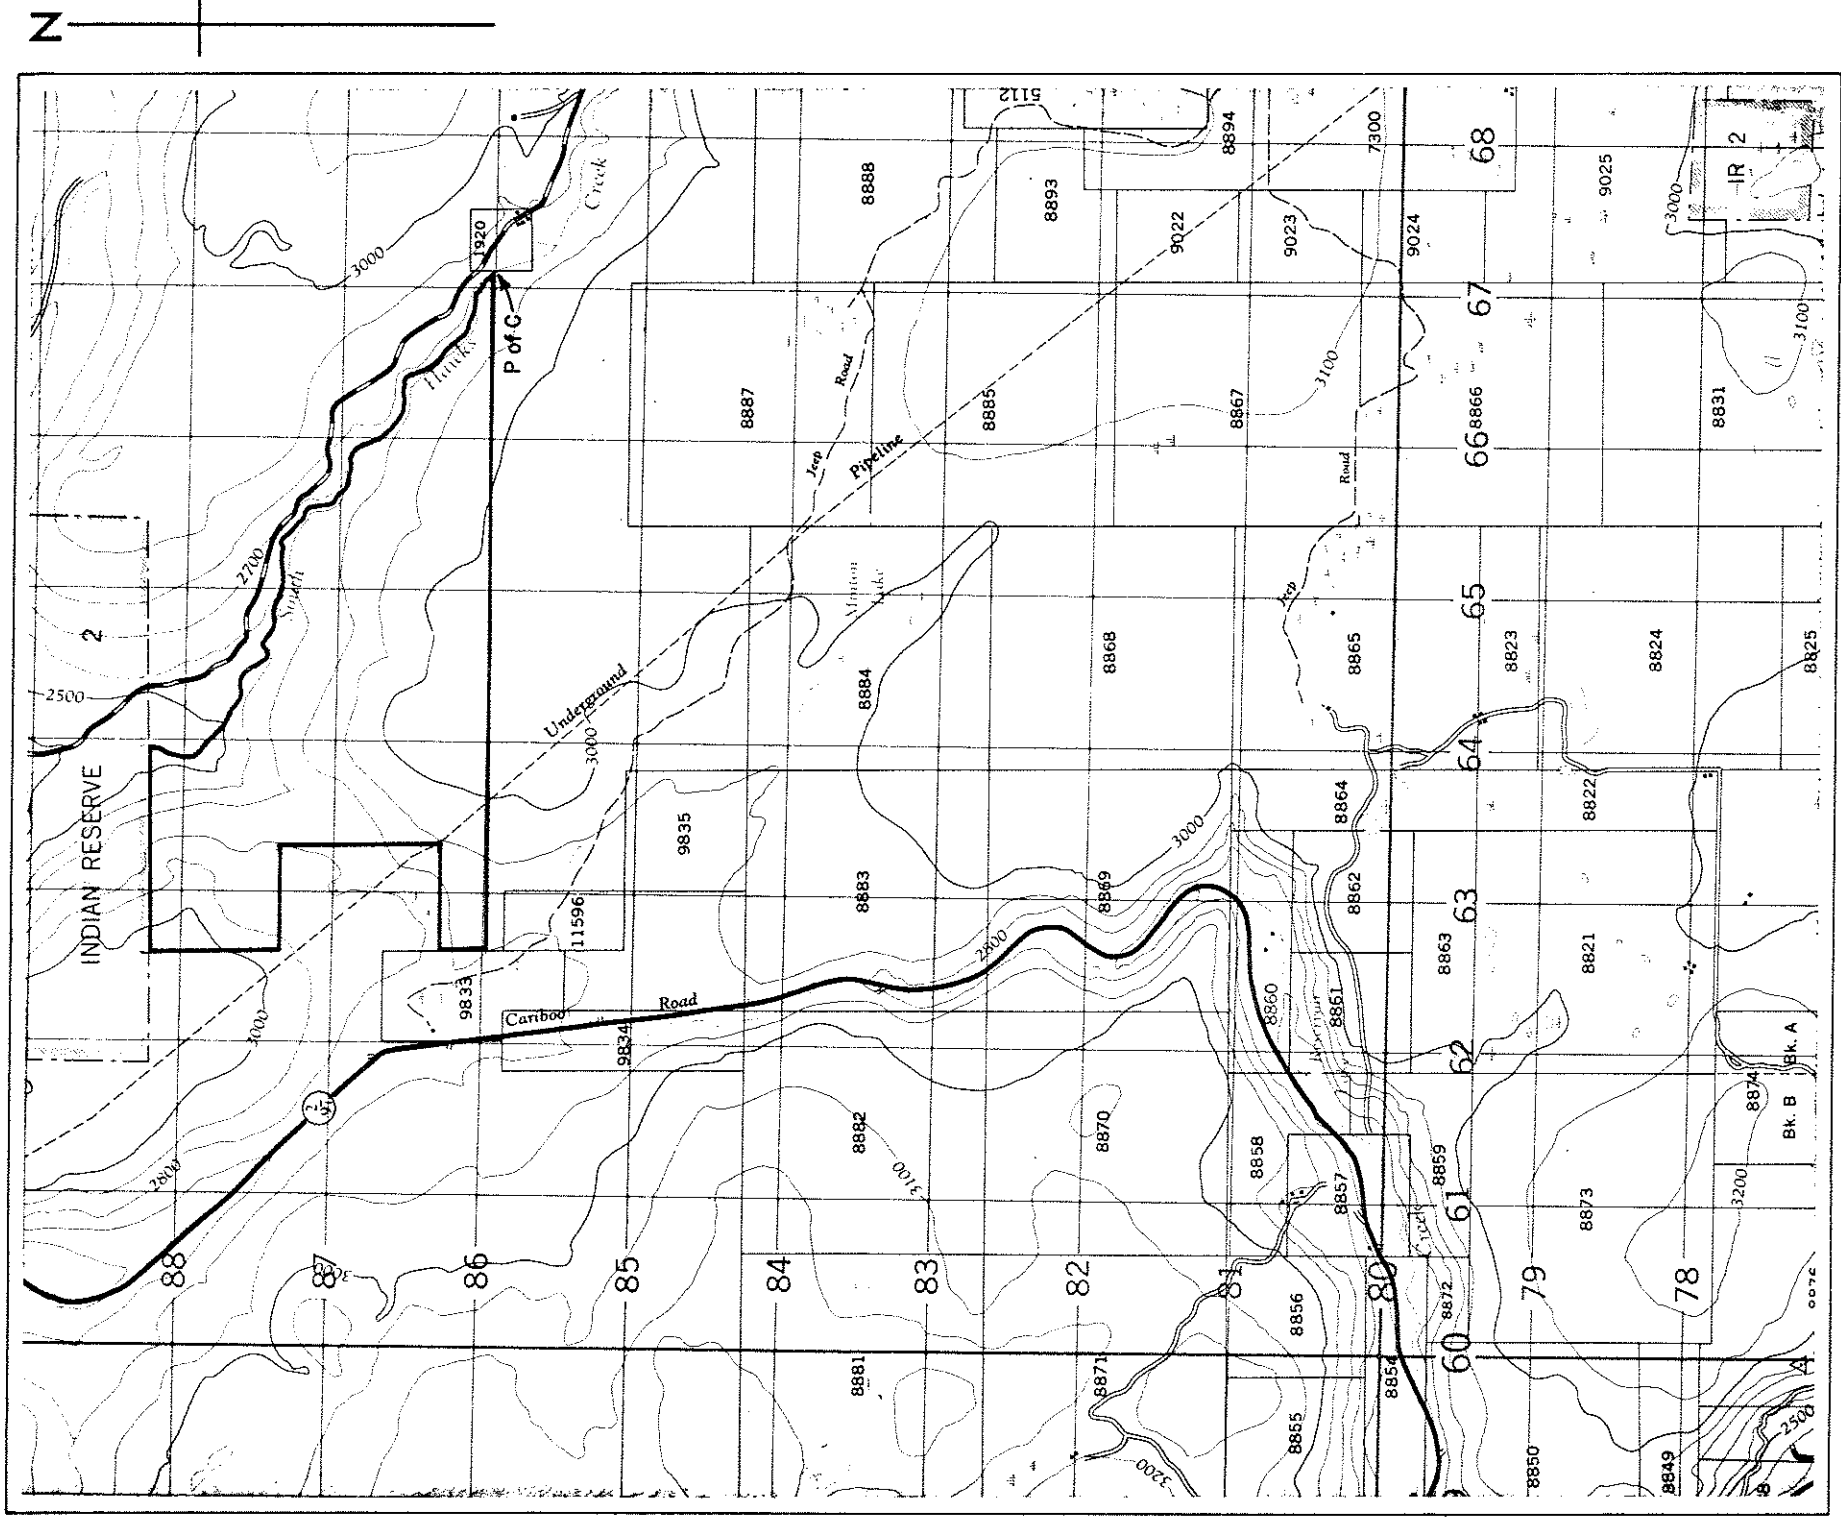

FILE 113 (482)

Province of British Columbia
Ministry of Mines and Petroleum Resources
MINERAL RESOURCES BRANCH

SCALE: 1:50 000

CONTOUR INTERVAL: 100 FEET

MINING DIVISION(S) CARIBOO	MINERAL TITLES DRAUGHTING ROOM, VICTORIA, B.C.
LAND DISTRICT (S) CARIBOO	PREPARED BY: S. HOFFMANN
MAP NO(S) 93B/1E	DATE: AUGUST 11, 1978