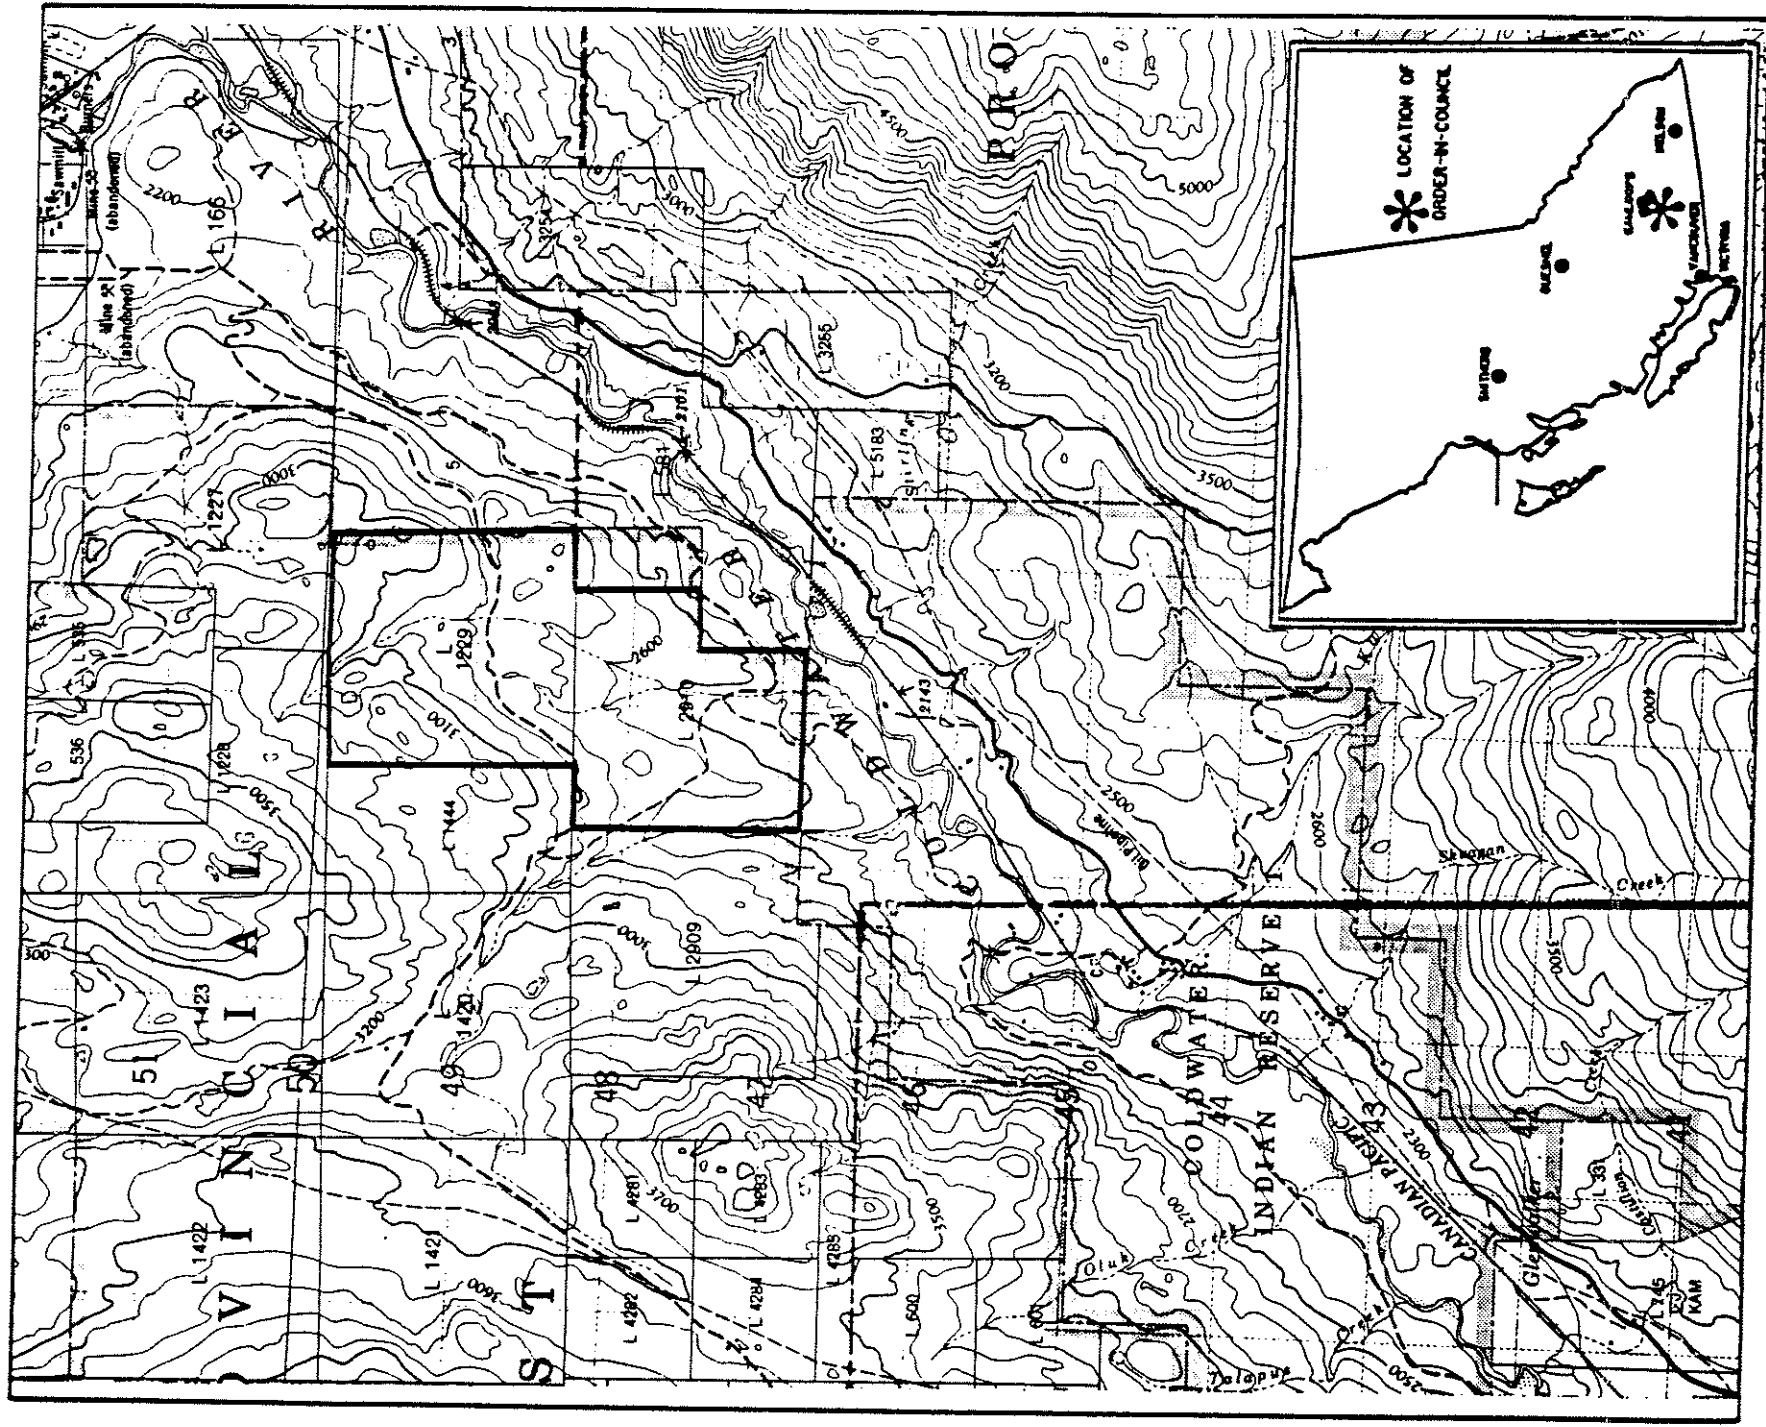

Province of British Columbia
Ministry of Energy, Mines and Petroleum Resources
MINERAL RESOURCES DIVISION - TITLES BRANCH

THOMPSON NICOLA RESERVE

SCALE - 1:50 000

CONTOUR INTERVAL - 100 ft.

MINING DIVISION NICOLA	SKETCH PREPARED BY M. G.
LAND DISTRICT KAMLOOPS DIVISION OF YALE	MINERAL TITLES DRAUGHTING, VICTORIA
MAP NO. 92 1/2Wc	DATE 88 · 04 · 06