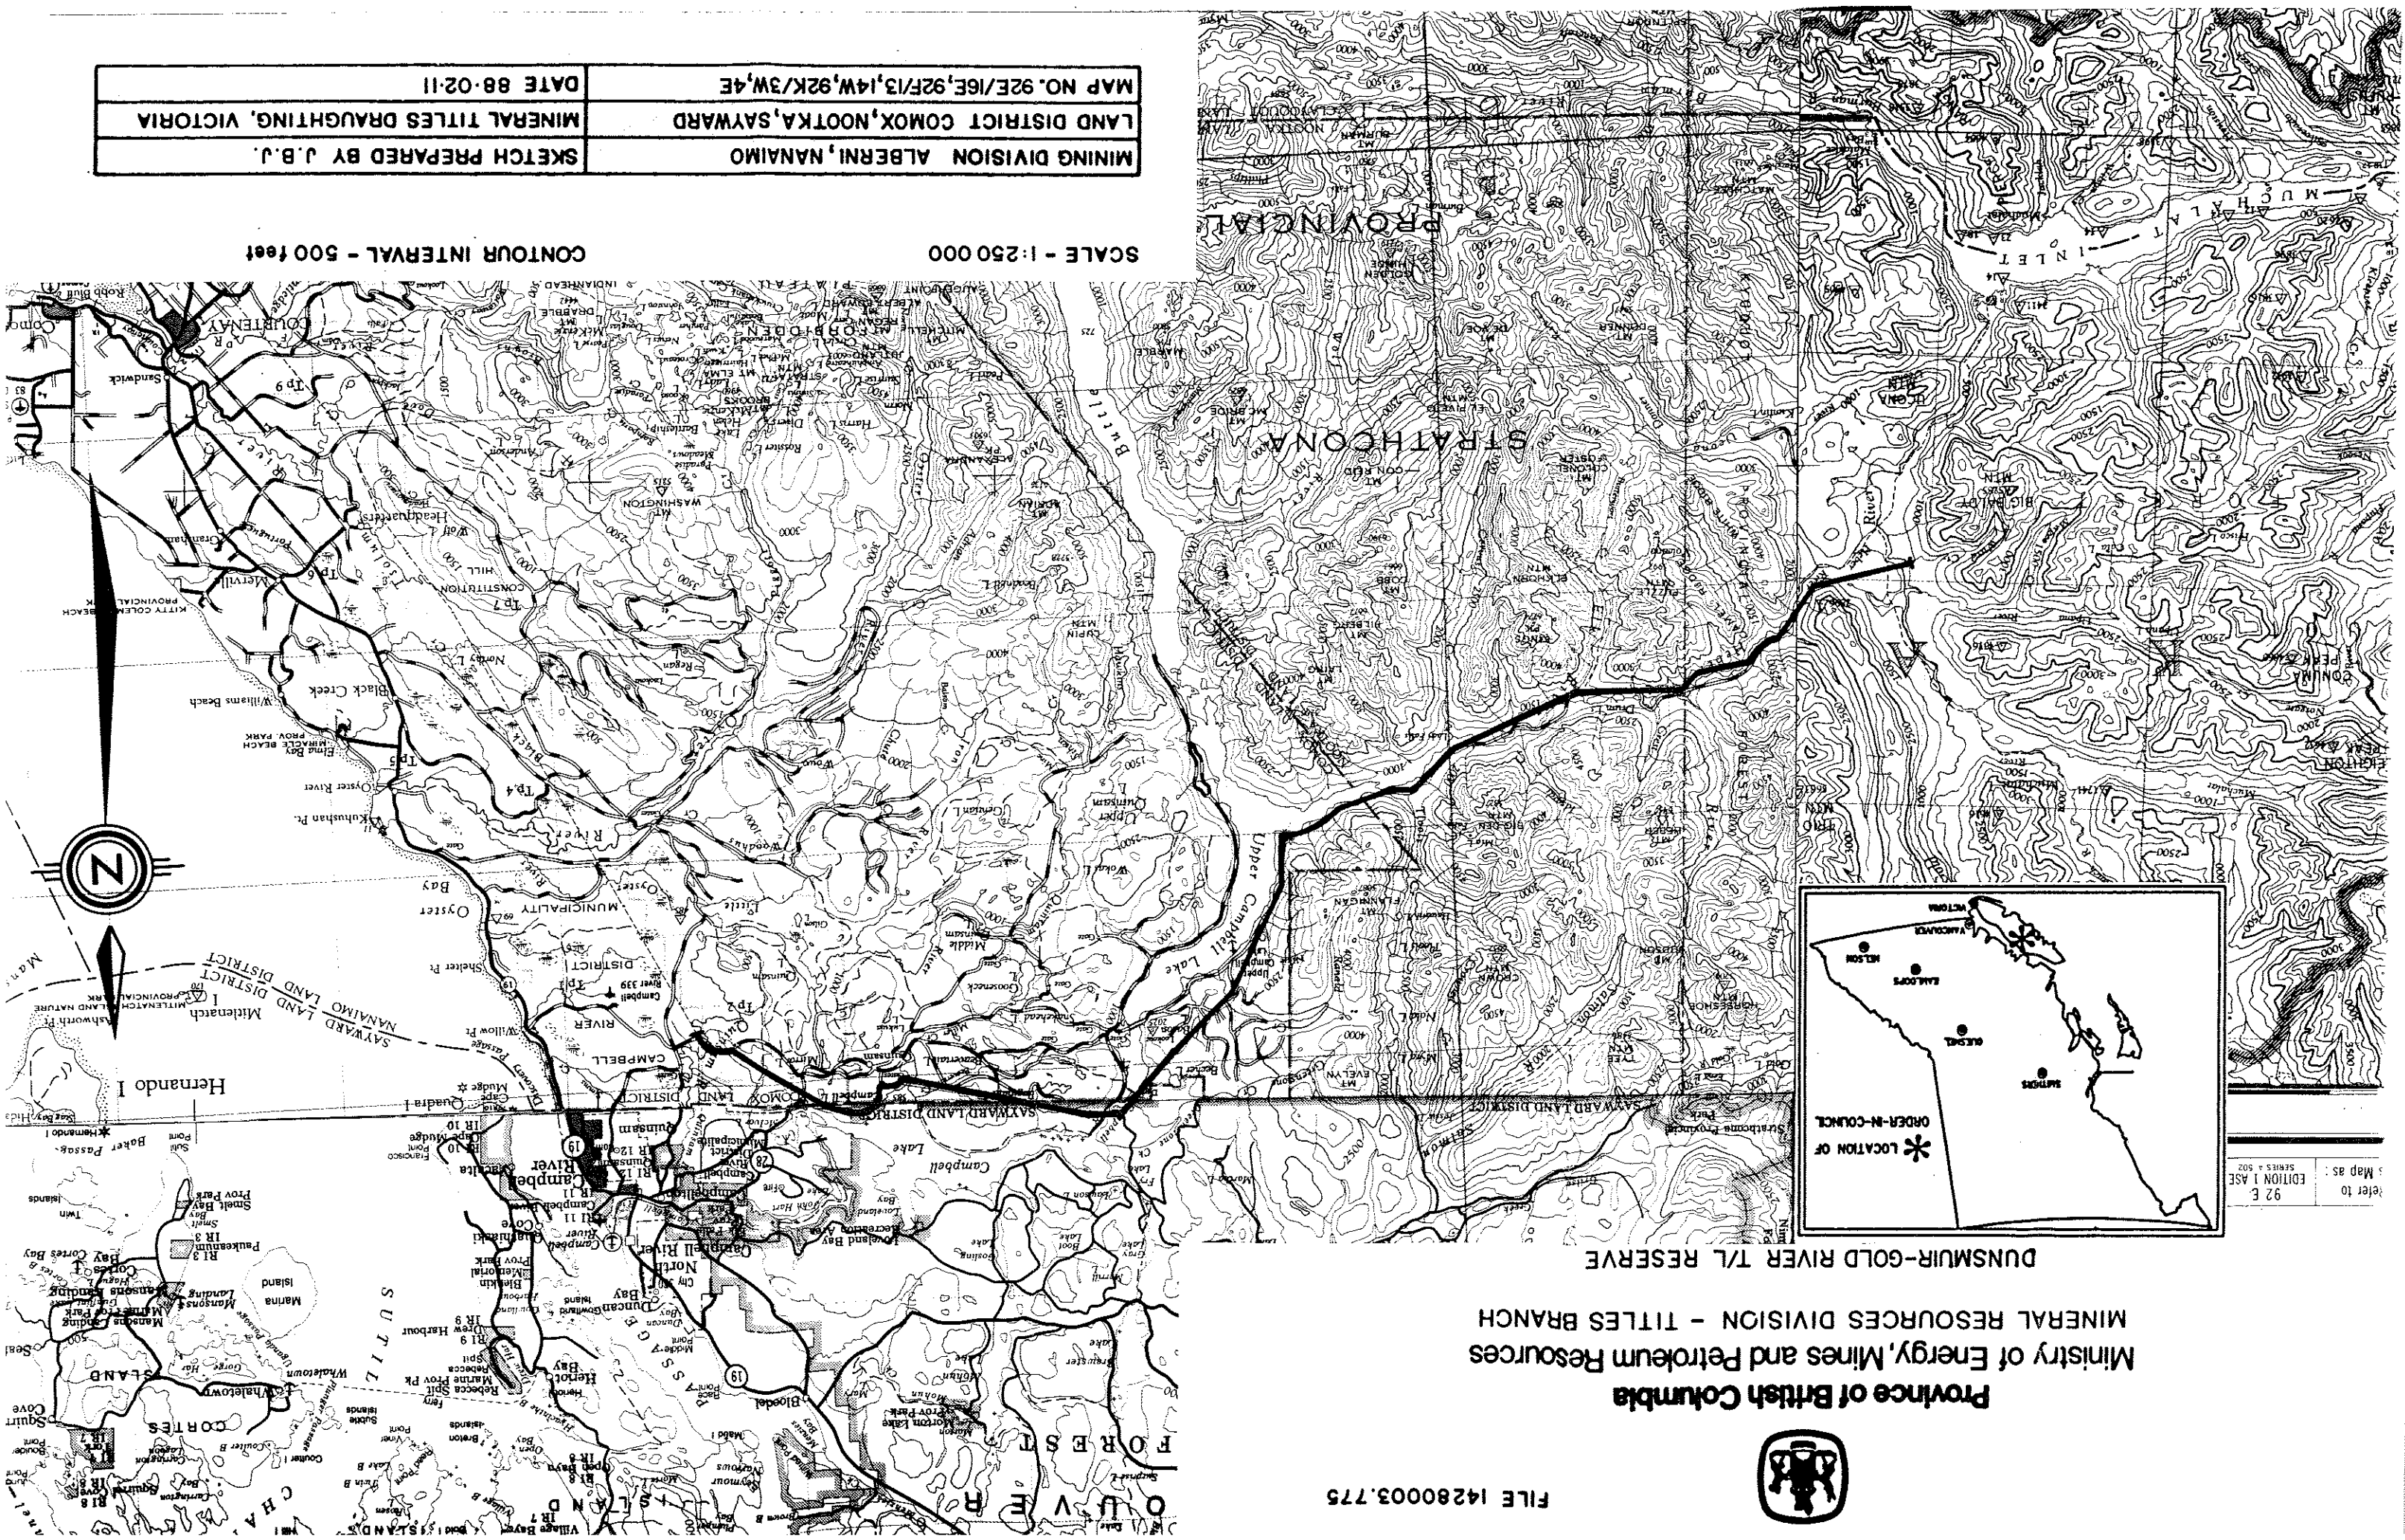

**Province of British Columbia**  
**Ministry of Energy, Mines and Petroleum Resources**  
**MINERAL RESOURCES DIVISION - TITLES BRANCH**

FILE 14280003.775

DUNSMUIR-GOLD RIVER T/L RESERVE

Refer to:  
 92 E  
 EDITION 1 ASE  
 SERIES 3 502

SCALE - 1:250 000

CONTOUR INTERVAL - 500 feet

MINING DIVISION ALBERNI, NANAIMO	SKETCH PREPARED BY J. B. J.
LAND DISTRICT COMOX, NOOTKA, SAYWARD	MINERAL TITLES DRAUGHTING, VICTORIA
MAP NO. 92E/16E, 92E/13, 14W, 92K/3W, 4E	DATE 88-02-11