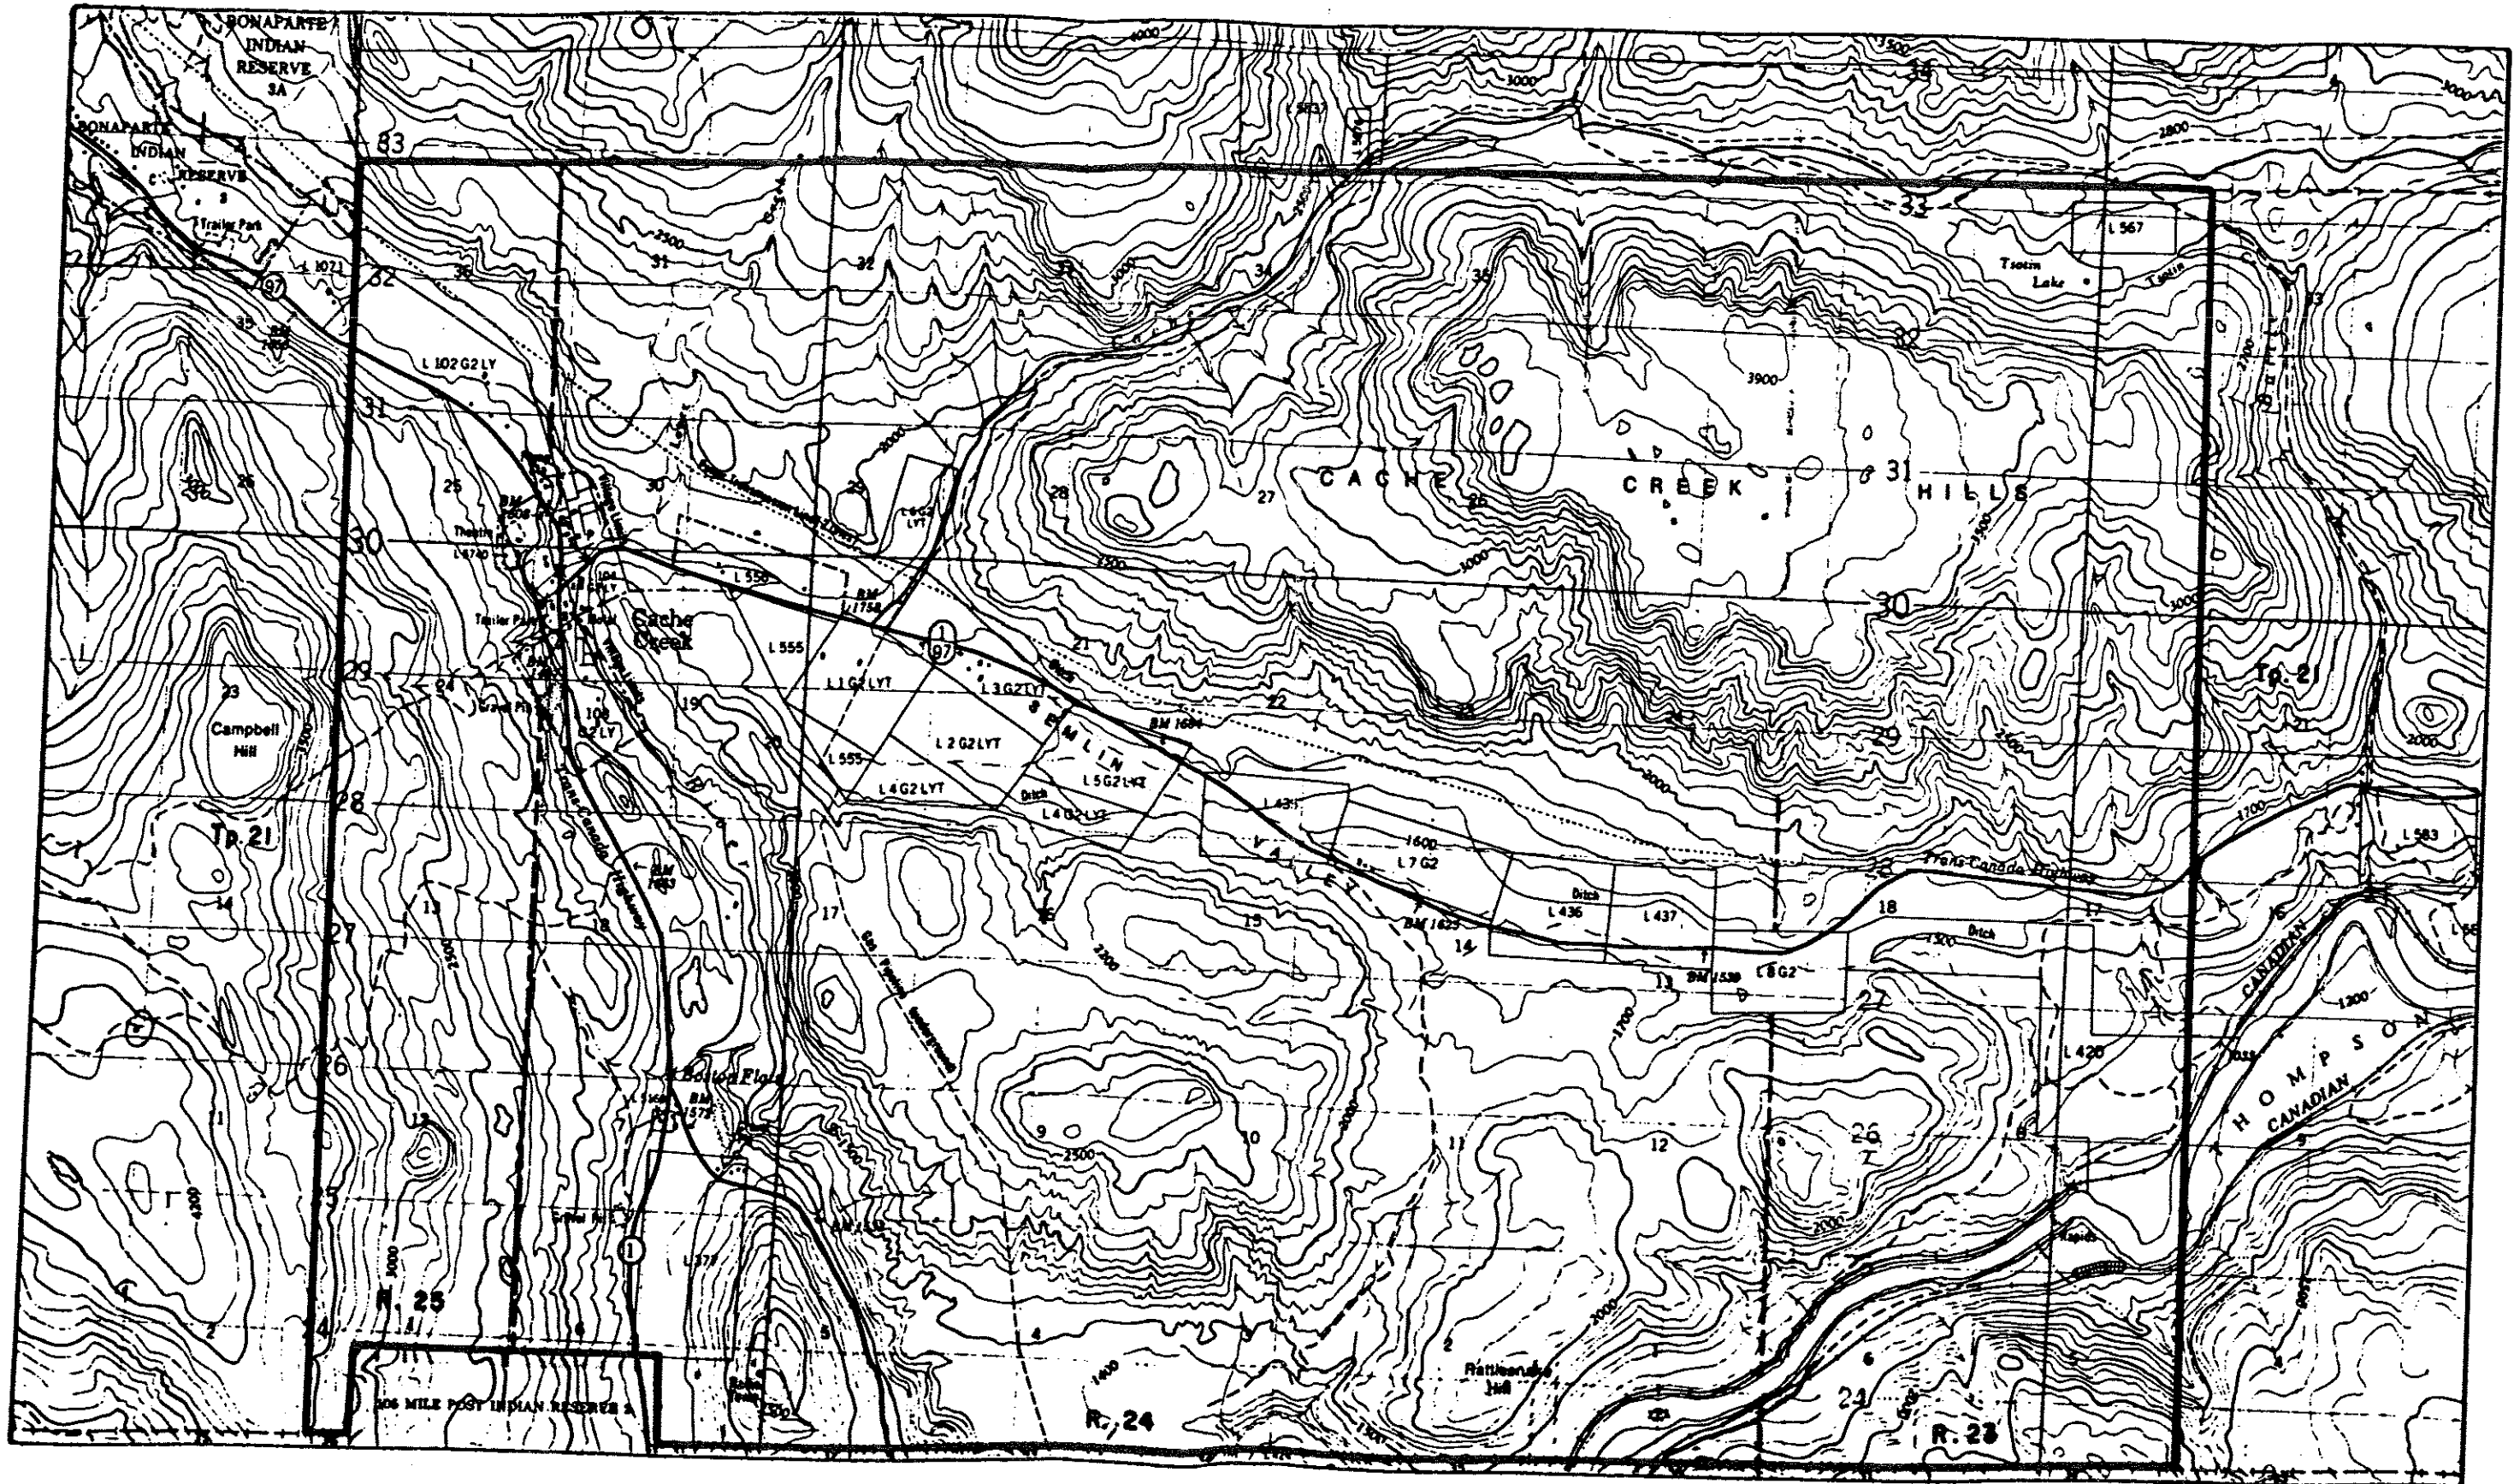

HAZARDOUS WASTE DISPOSAL SITE - CACHE CREEK

FILE 14280 003750

Province of British Columbia
Ministry of Energy, Mines and Petroleum Resources
MINERAL RESOURCES DIVISION - TITLES BRANCH

| | |
|---|-------------------------------------|
| MINING DIVISION KAMLOOPS | SKETCH PREPARED BY J LEEDHAM |
| LAND DISTRICT KAMLOOPS DIVISION OF YALE | MINERAL TITLES DRAUGHTING, VICTORIA |
| MAP NO. 92 1/4E & W | DATE 88-05-17 |
| SCALE - 1:50 000 | CONTOUR INTERVAL - 100 FEET |