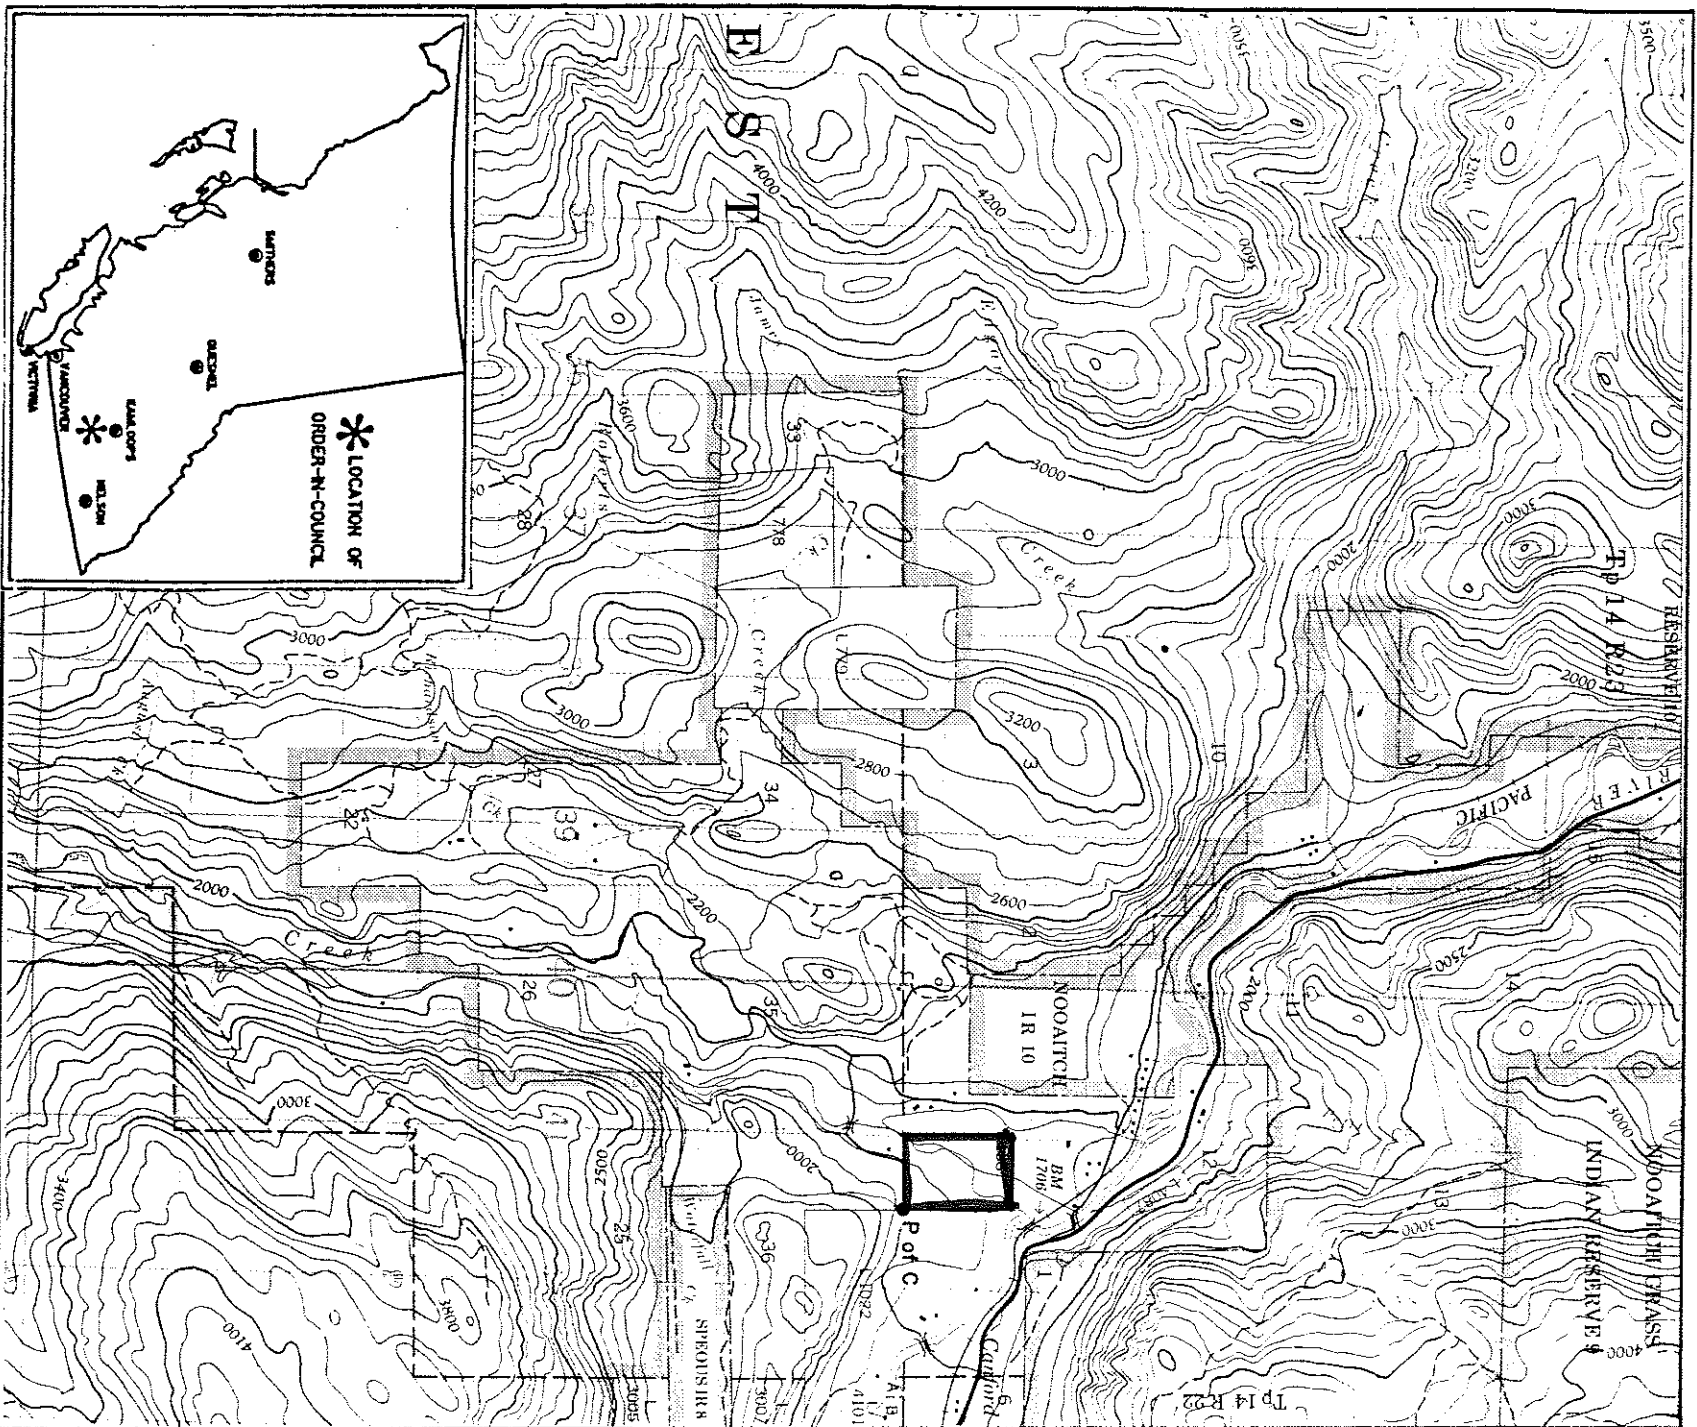

Province of British Columbia
 Ministry of Energy, Mines and Petroleum Resources
 MINERAL RESOURCES BRANCH-TITLES DIVISION
CROWN FEDERAL FISH HATCHERY SITES
MINERAL AND PLACER RESERVE

SCALE - 1 : 50 000

CONTOUR INTERVAL - 100 FEET

Handwritten: No. 27
Kloosha

MINING DIVISION NICOLA	SKETCH PREPARED BY R.G.C.J.
LAND DISTRICT KAMLOOPS DIV. OF YALE	MINERAL TITLES DRAUGHTING, VICTORIA B.C.
MAP NO. 921/3E	DATE 87.03.23