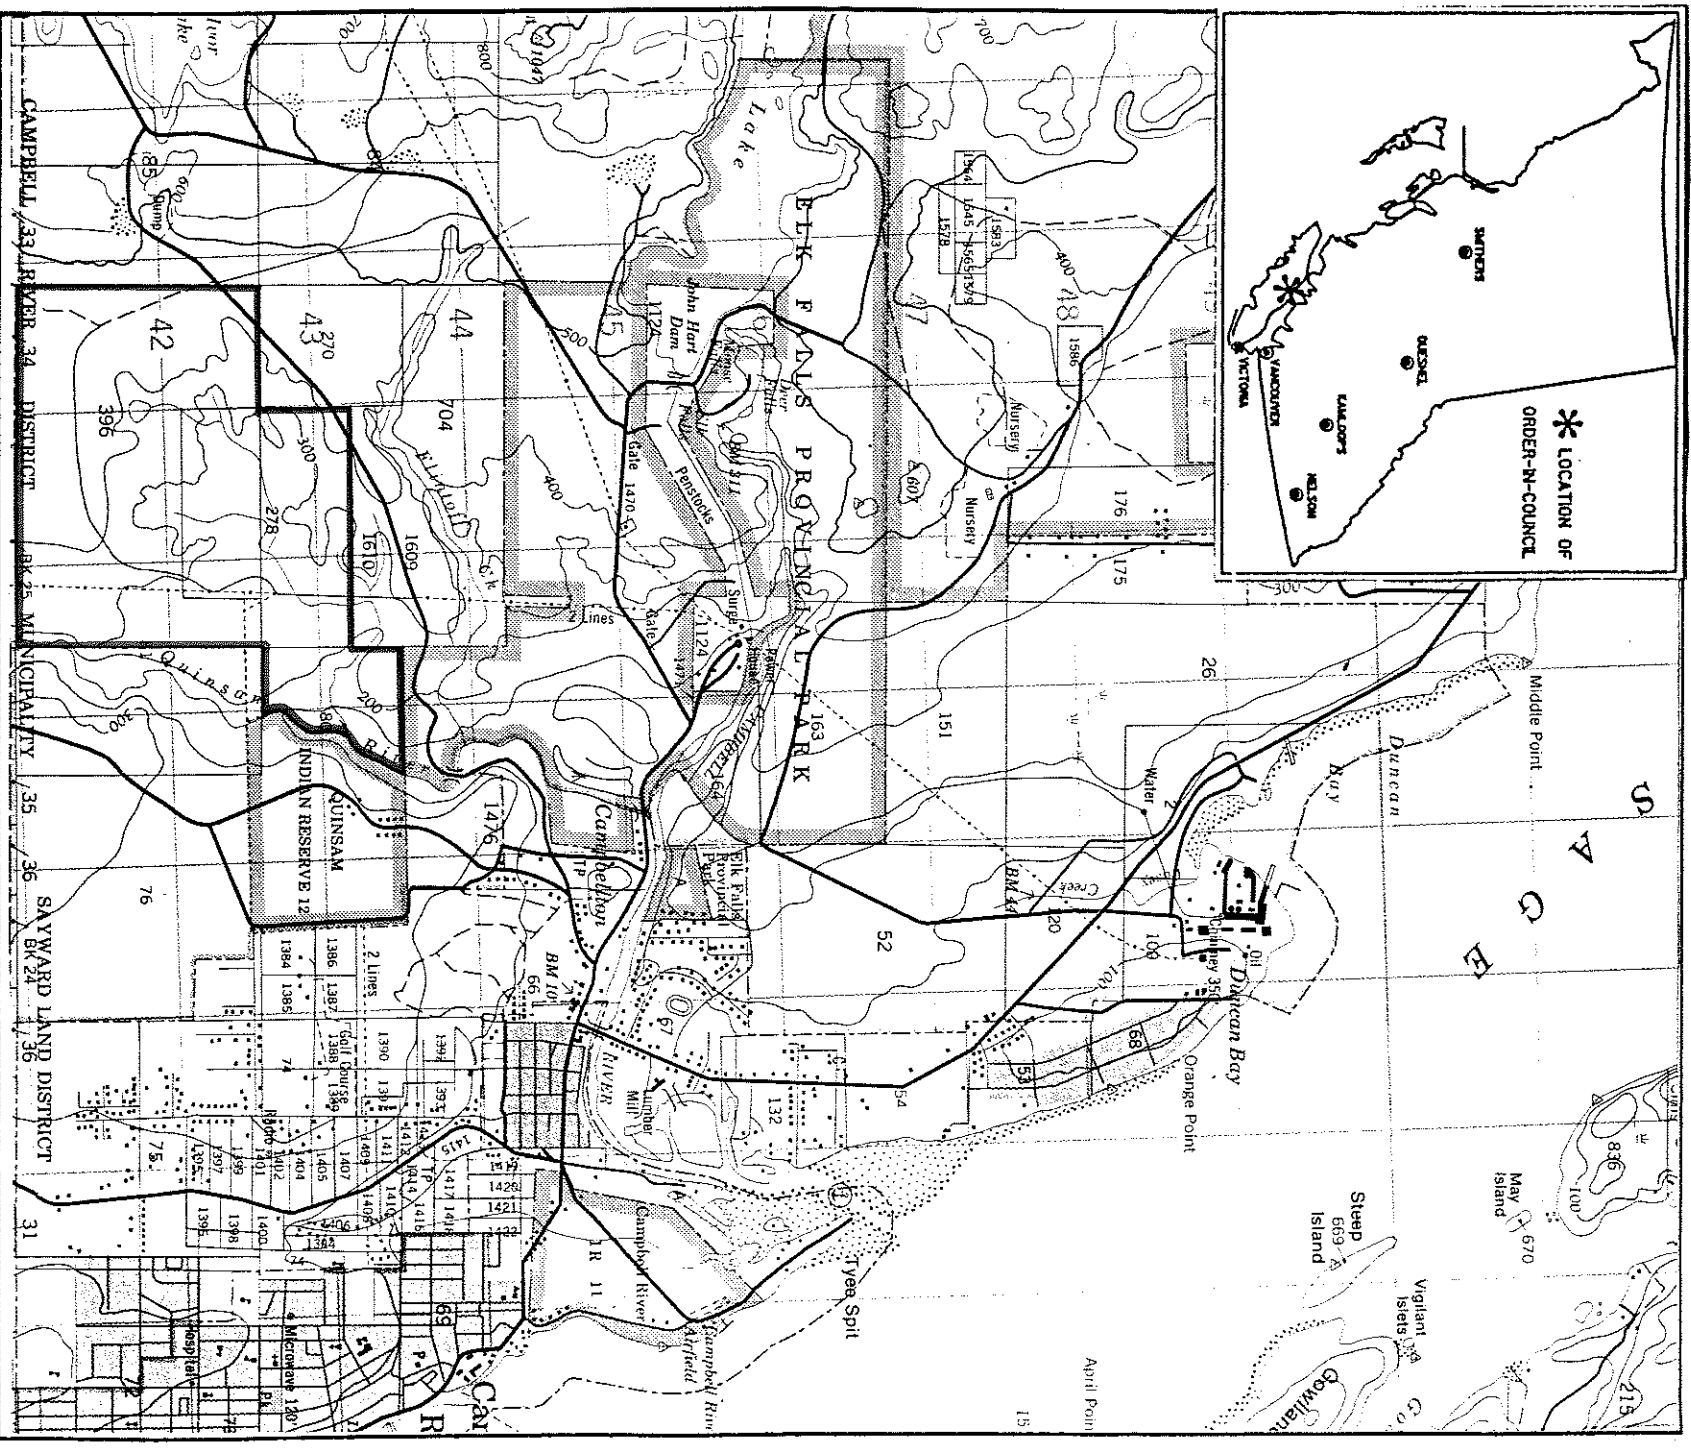

Province of British Columbia  
 Ministry of Energy, Mines and Petroleum Resources  
 MINERAL RESOURCES BRANCH-TITLES DIVISION  
**CROWN FEDERAL FISH HATCHERY SITES  
 MINERAL AND PLACER RESERVE**

SCALE - 1 : 50 000

CONTOUR INTERVAL - 100 FEET

Handwritten notes: *He 25* and *26817*

MINING DIVISION NANAIMO	SKETCH PREPARED BY R.G.C.J.
LAND DISTRICT SAYWARD	MINERAL TITLES DRAUGHTING, VICTORIA B.C.
MAP NO. 92K/3W	DATE 87-03-23