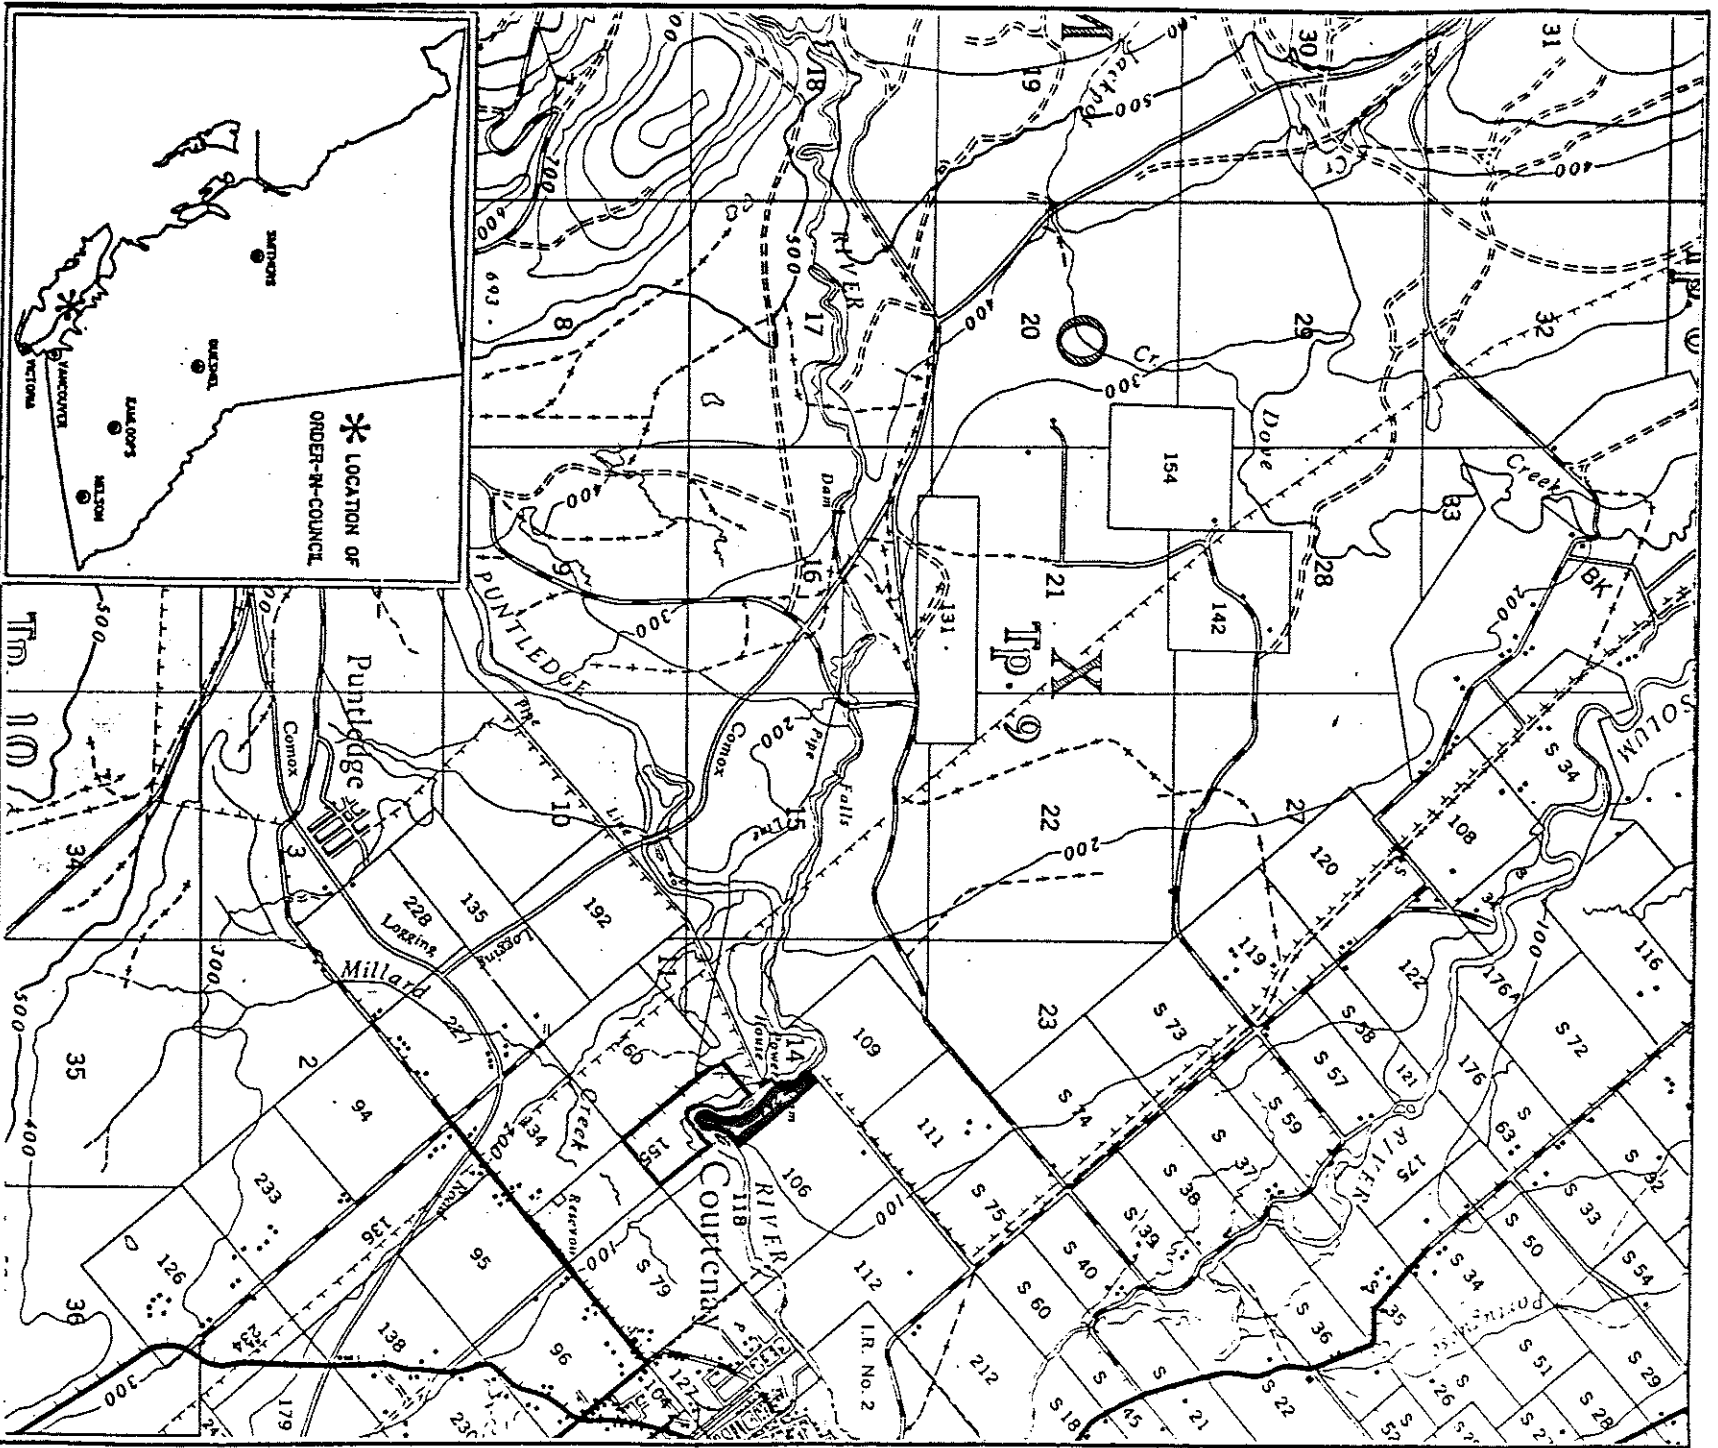

Province of British Columbia
 Ministry of Energy, Mines and Petroleum Resources
 MINERAL RESOURCES BRANCH-TITLES DIVISION
CROWN FEDERAL FISH HATCHERY SITES
MINERAL AND PLACER RESERVE

SCALE - 1 : 50 000

CONTOUR INTERVAL - 100 FEET

Handwritten note: 100' above

MINING DIVISION NANAIMO	SKETCH PREPARED BY R.G.C.J.
LAND DISTRICT COMOX	MINERAL TITLES DRAUGHTING, VICTORIA B.C.
MAP NO. 92F/11E	DATE 87.03.20