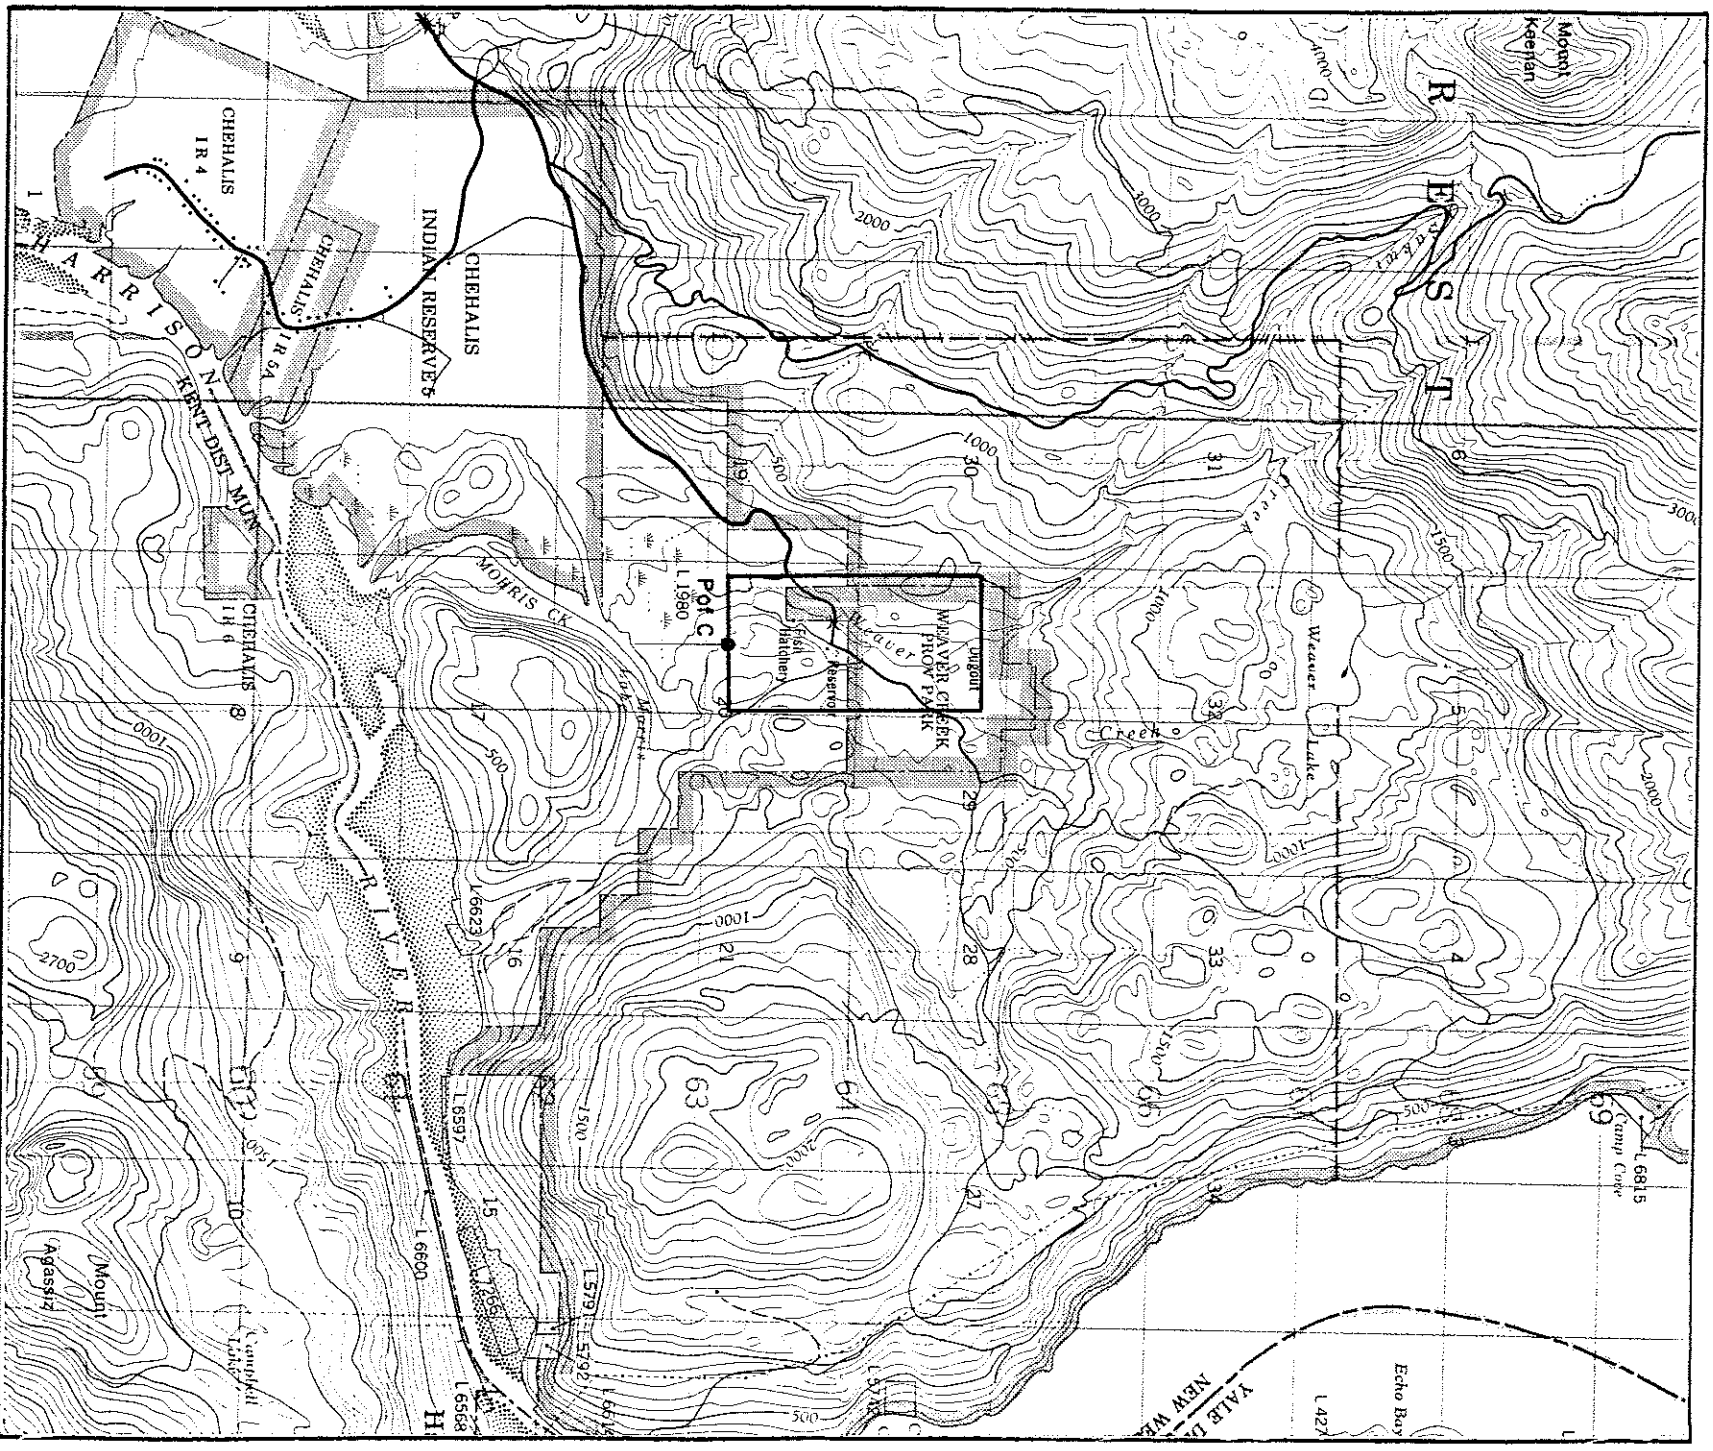

Province of British Columbia
 Ministry of Energy, Mines and Petroleum Resources
 MINERAL RESOURCES BRANCH-TITLES DIVISION
CROWN FEDERAL FISH HATCHERY SITES
MINERAL AND PLACER RESERVE

SCALE - 1 : 50 000

CONTOUR INTERVAL- 100 FEET

Map 3
4/24/89

MINING DIVISION NEW WESTMINSTER	SKETCH PREPARED BY R.G.C.J.
LAND DISTRICT NEW WESTMINSTER	MINERAL TITLES DRAUGHTING, VICTORIA B.C.
MAP NO. 92H/5W	DATE 87-03-23