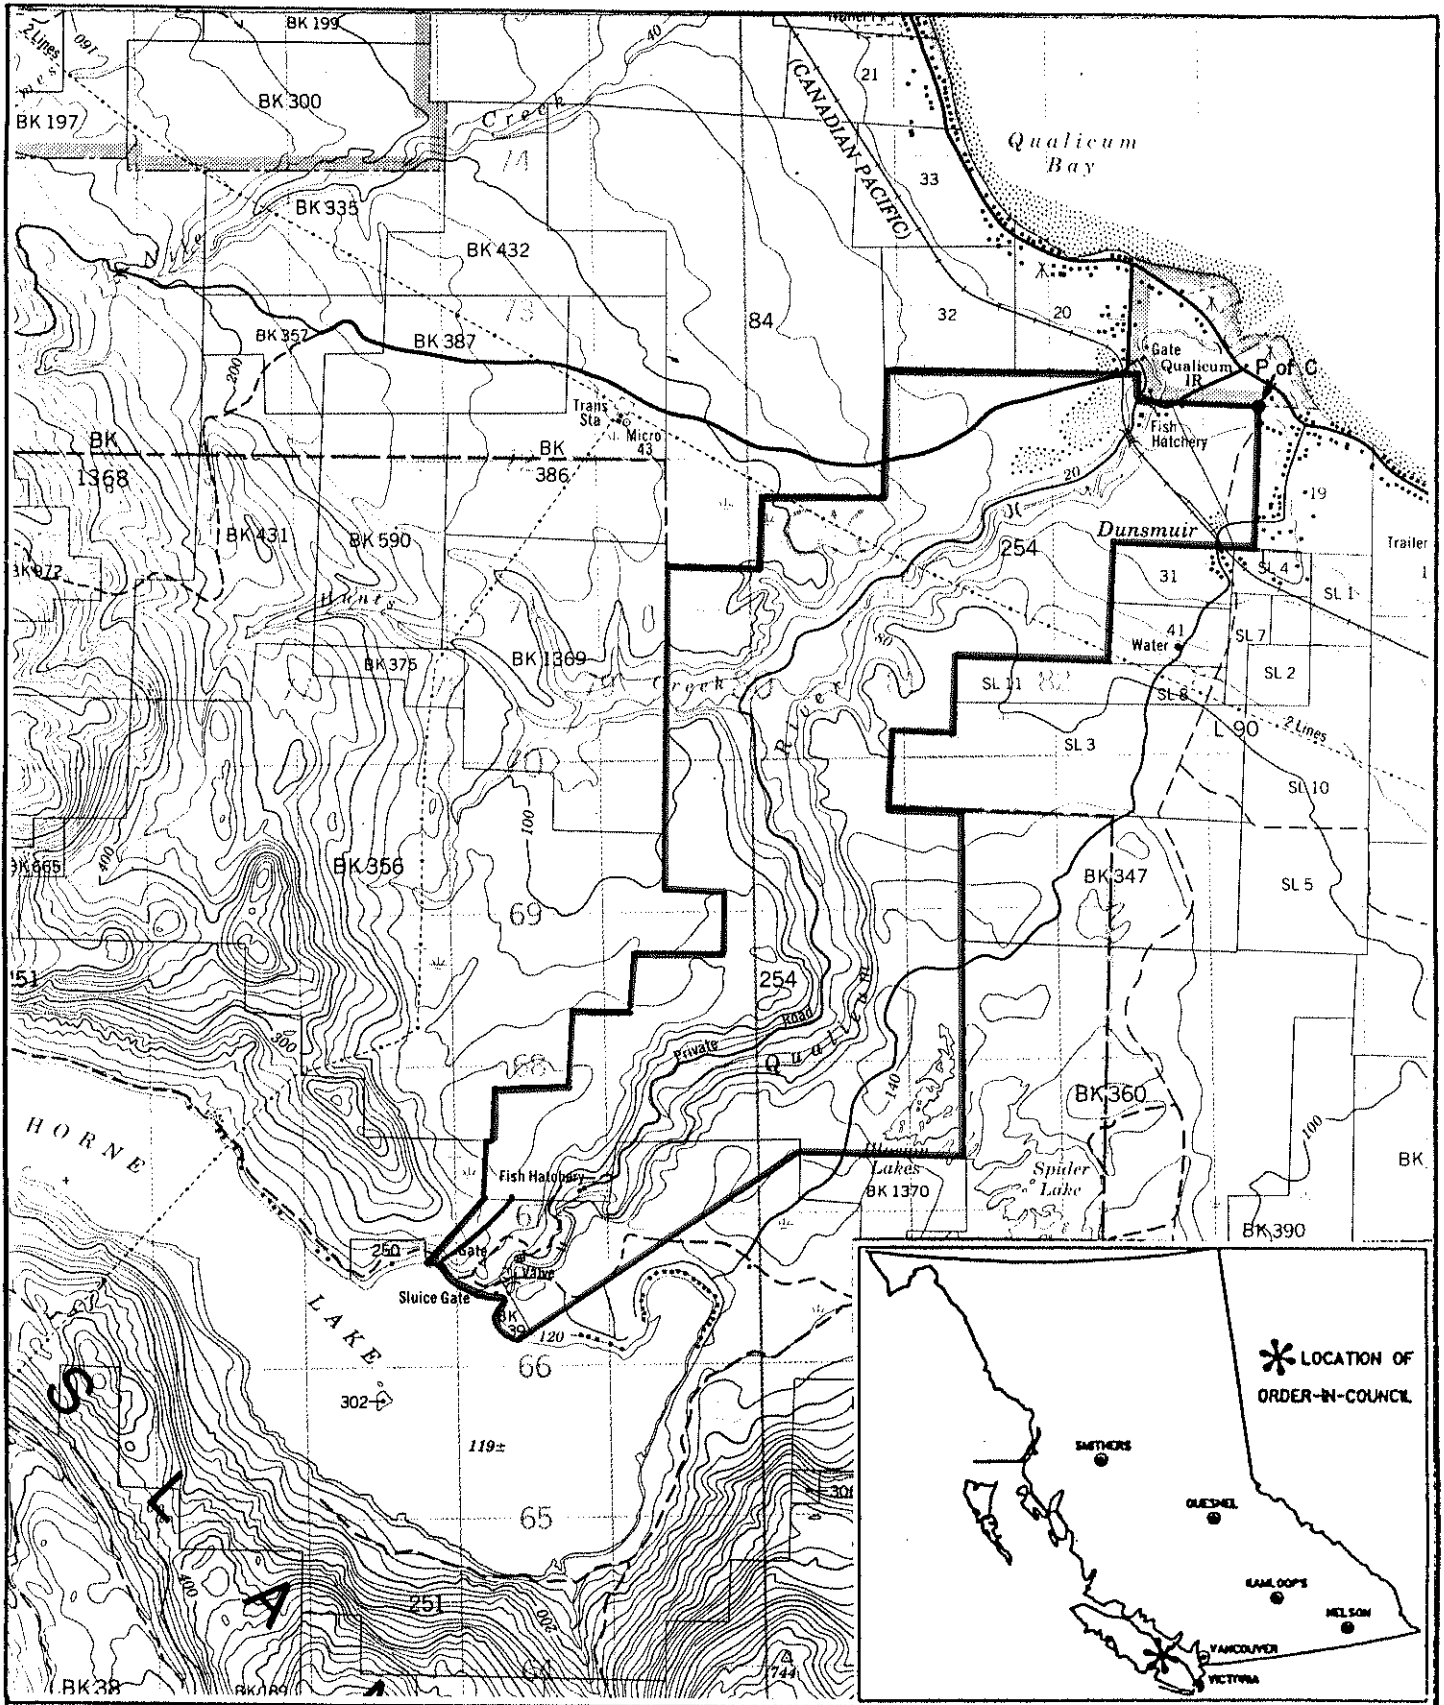

Province of British Columbia
Ministry of Energy, Mines and Petroleum Resources
MINERAL RESOURCES BRANCH-TITLES DIVISION

CROWN FEDERAL FISH HATCHERY SITES
MINERAL AND PLACER RESERVE

SCALE- 1 : 50 000

CONTOUR INTERVAL- 20 METRES

*Site 20
368611*

MINING DIVISION NANAIMO	SKETCH PREPARED BY R.G.C.J.
LAND DISTRICT ALBERNI	MINERAL TITLES DRAUGHTING, VICTORIA B.C.
MAP NO. 92F/7E	DATE 87-03-20