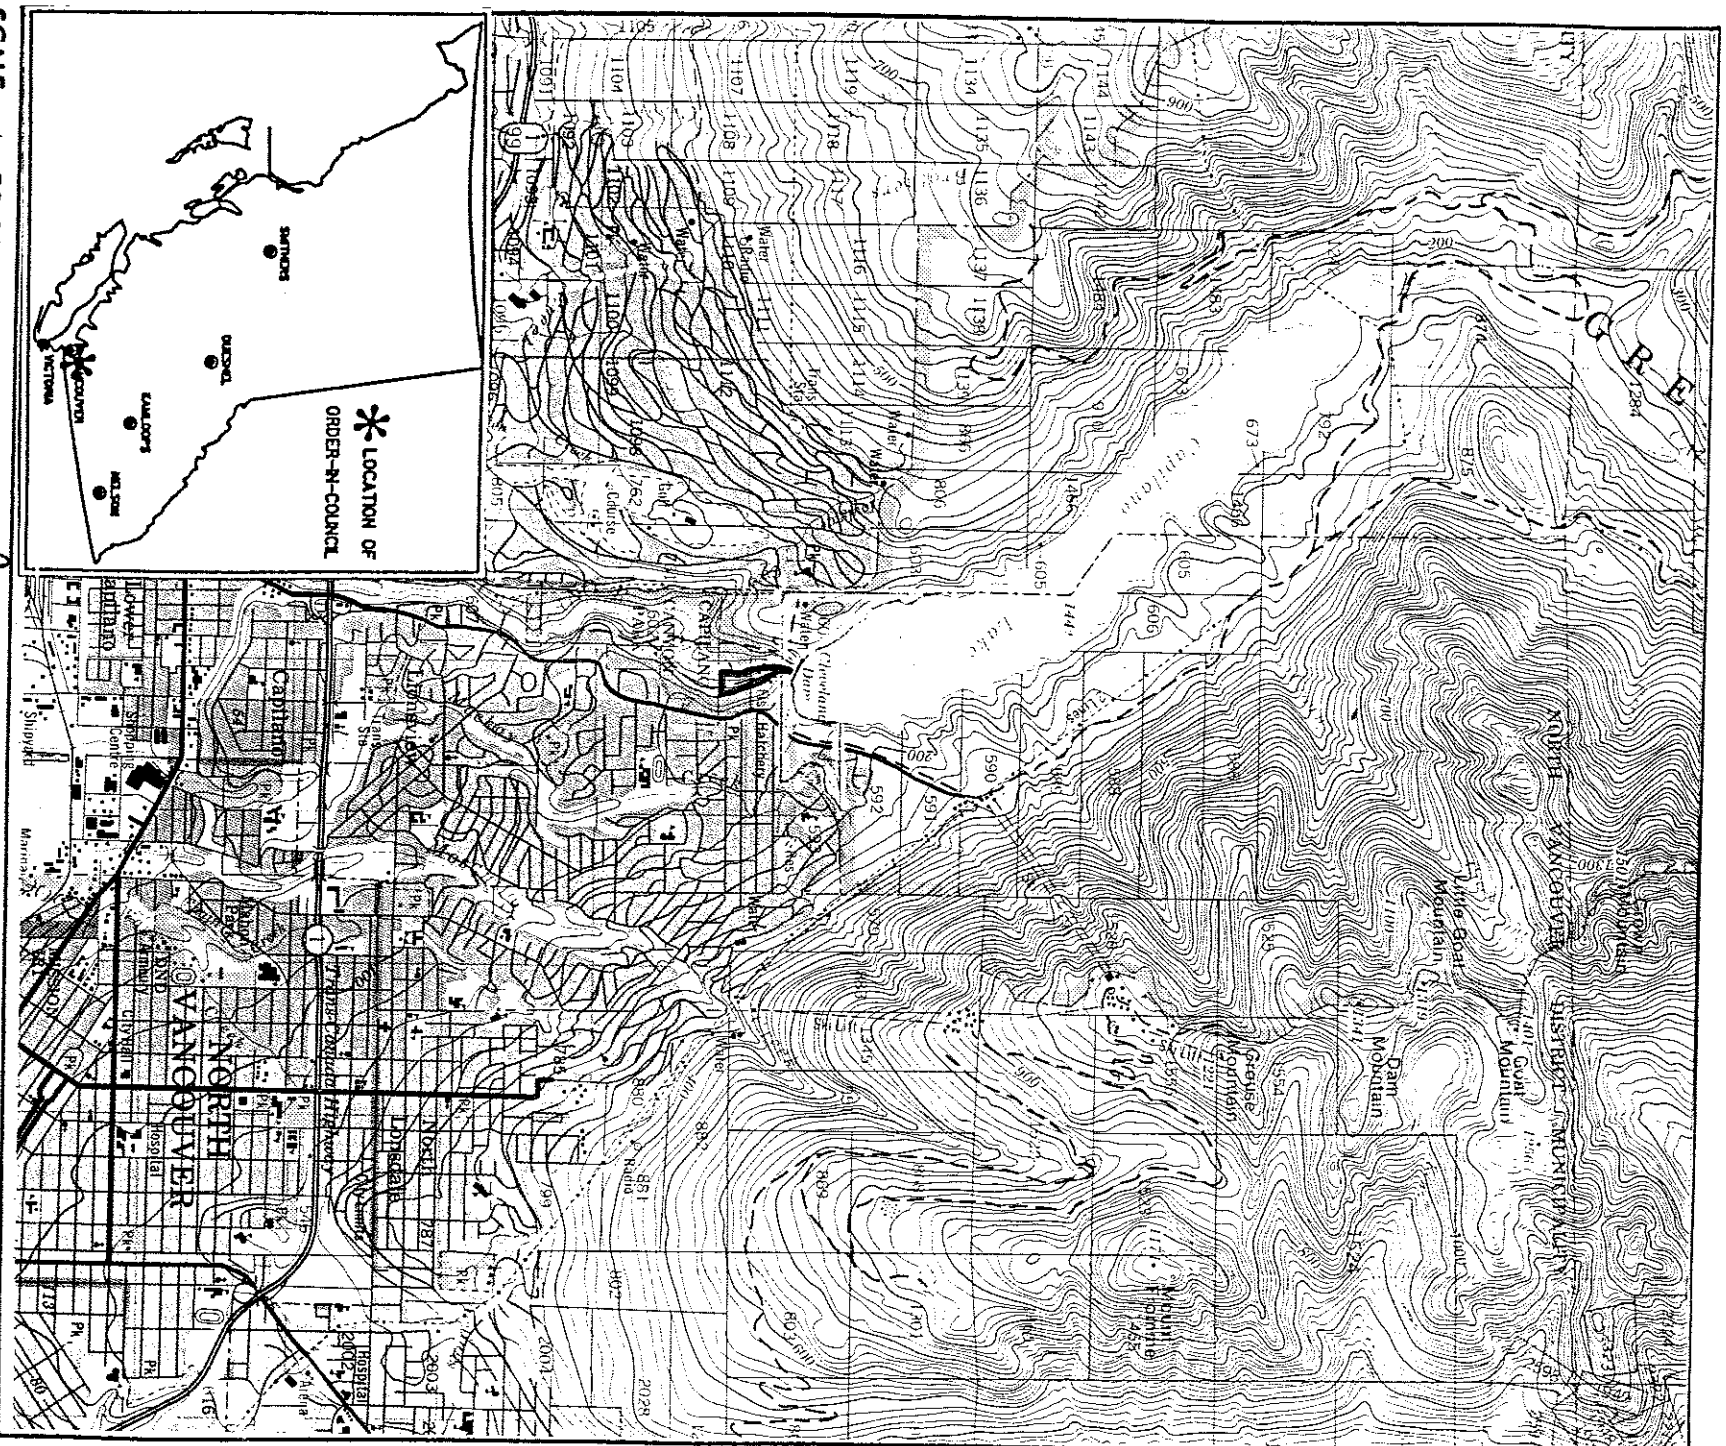

Province of British Columbia
Ministry of Energy, Mines and Petroleum Resources
MINERAL RESOURCES BRANCH-TITLES DIVISION
CROWN FEDERAL FISH HATCHERY SITES
MINERAL AND PLACER RESERVE

SCALE - 1 : 50 000

CONTOUR INTERVAL - 20 METRES

*file 19
228610*

MINING DIVISION VANCOUVER	SKETCH PREPARED BY R.G.C.J.
LAND DISTRICT NEW WESTMINSTER, GROUP 1	MINERAL TILES DRAUGHTING, VICTORIA B.C.
MAP NO. 926/6E	DATE 87-03-20