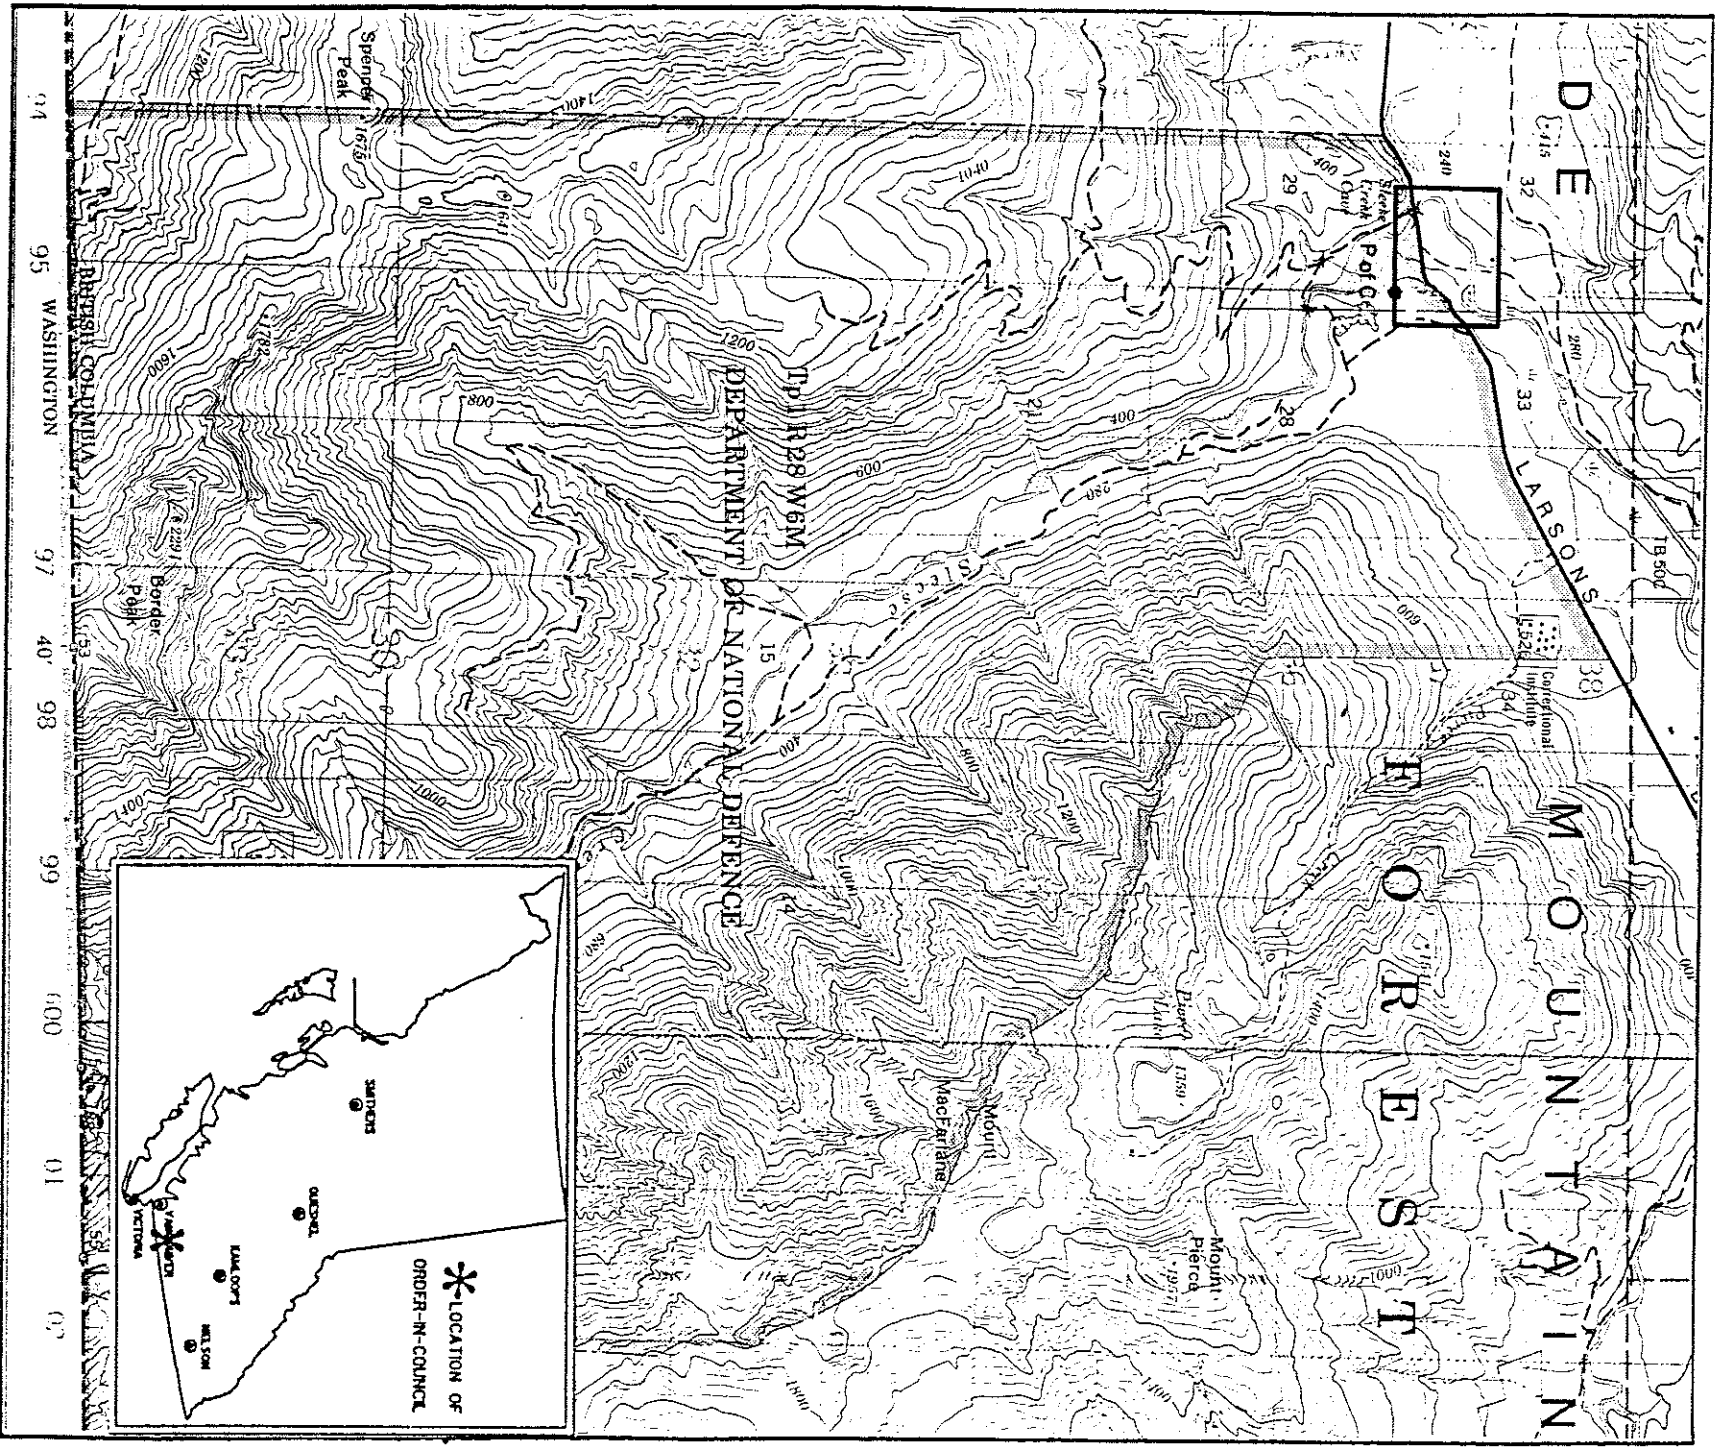

Province of British Columbia
 Ministry of Energy, Mines and Petroleum Resources
 MINERAL RESOURCES BRANCH-TITLES DIVISION
CROWN FEDERAL FISH HATCHERY SITES
MINERAL AND PLACER RESERVE

SCALE - 1 : 50 000

CONTOUR INTERVAL - 40 METRES

*File A
1/26/68*

MINING DIVISION NEW WESTMINSTER	SKETCH PREPARED BY R.G.C.J.
LAND DISTRICT YALE DIV. OF YALE	MINERAL TITLES DRAUGHTING, VICTORIA B.C.
MAP NO. 92H/4E	DATE 87.03.20