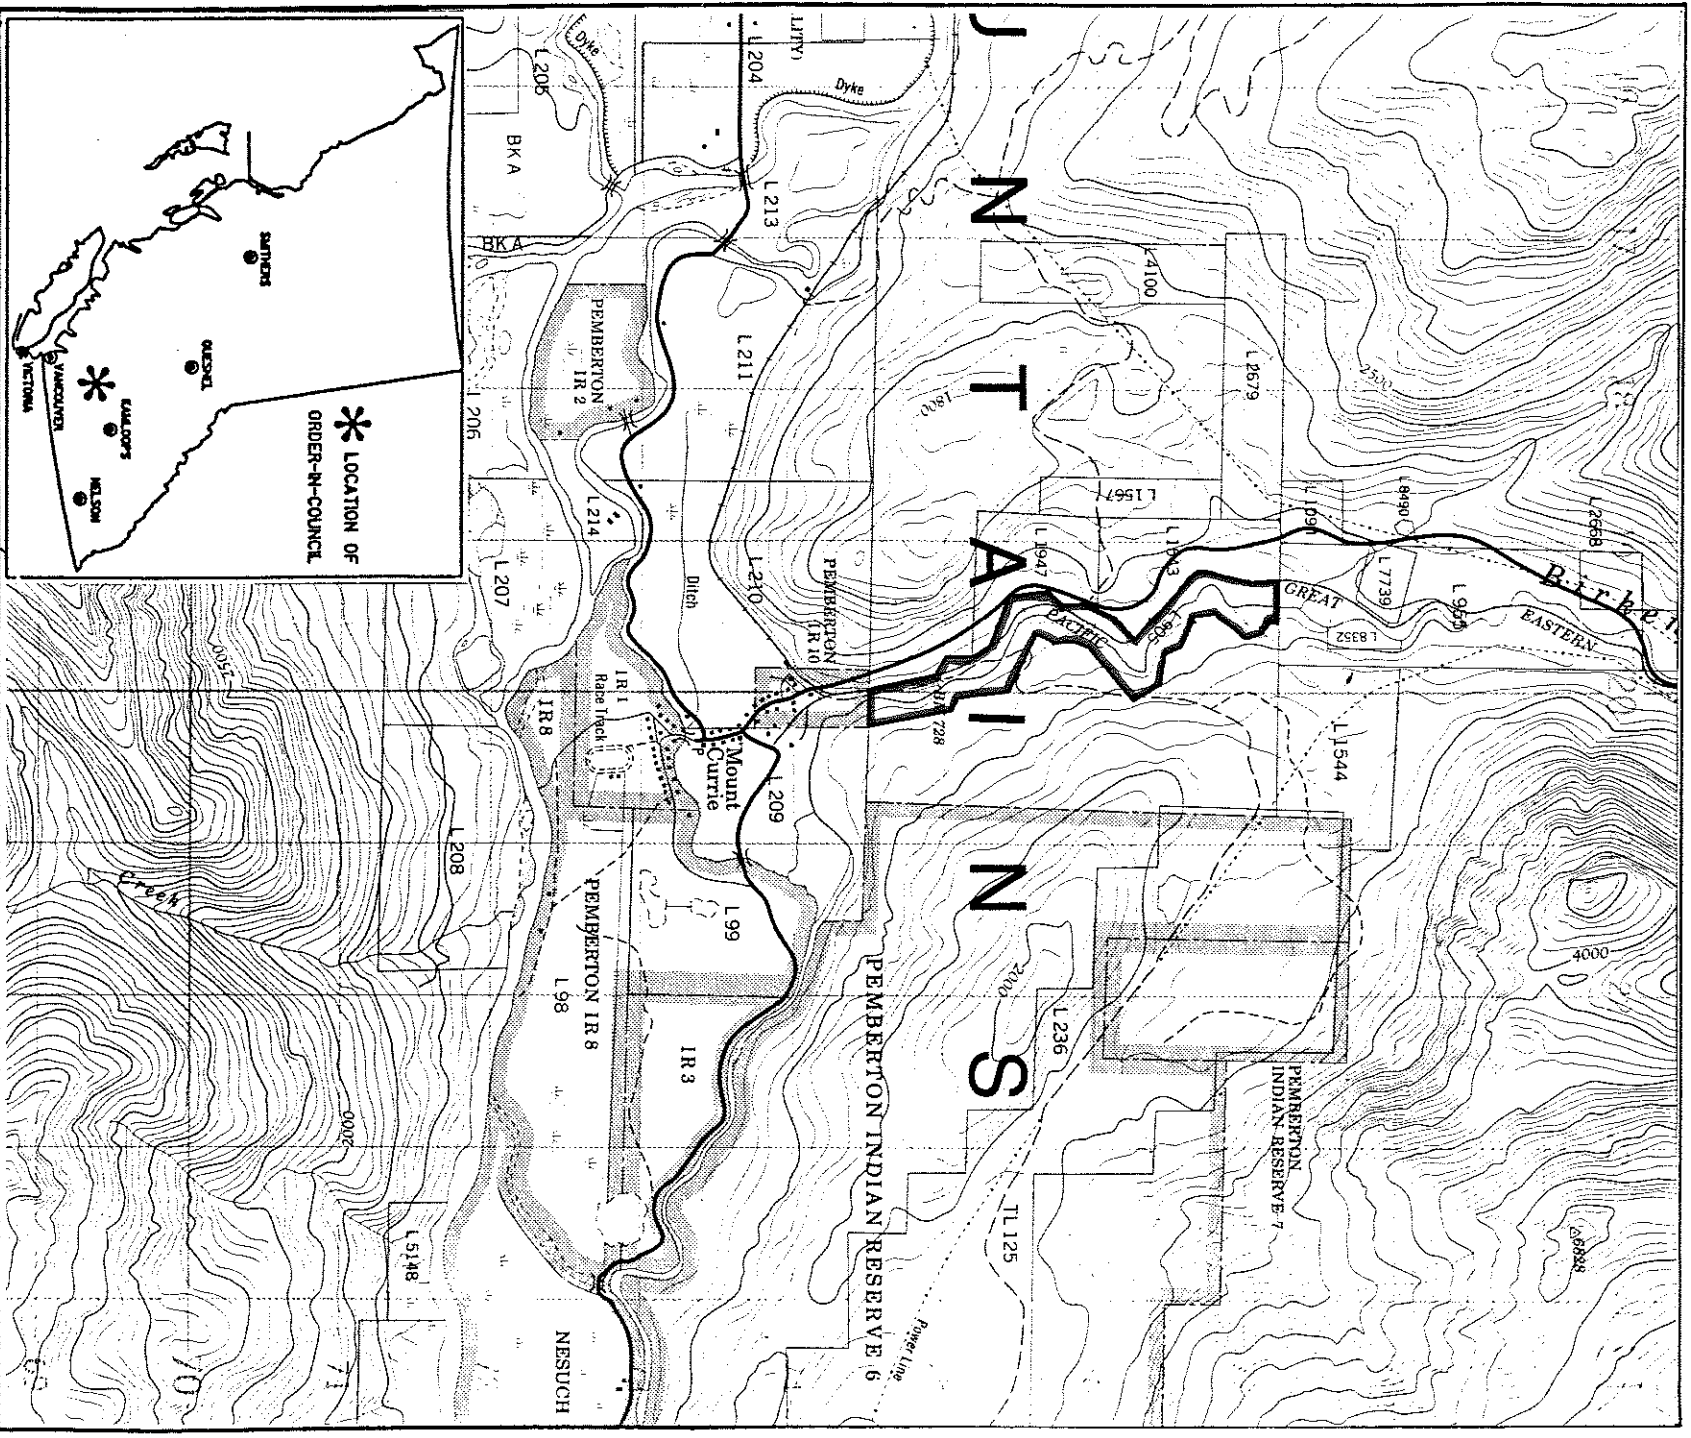

Province of British Columbia
 Ministry of Energy, Mines and Petroleum Resources
 MINERAL RESOURCES BRANCH-TITLES DIVISION
CROWN FEDERAL FISH HATCHERY SITES
MINERAL AND PLACER RESERVE

SCALE - 1 : 50 000

CONTOUR INTERVAL - 100 FEET

*Johns
Nesuch*

MINING DIVISION LILLOOET	SKETCH PREPARED BY R.G.C.J.
LAND DISTRICT LILLOOET	MINERAL TITLES DRAUGHTING, VICTORIA B.C.
MAP NO. 92J/7E	DATE 87.03.19