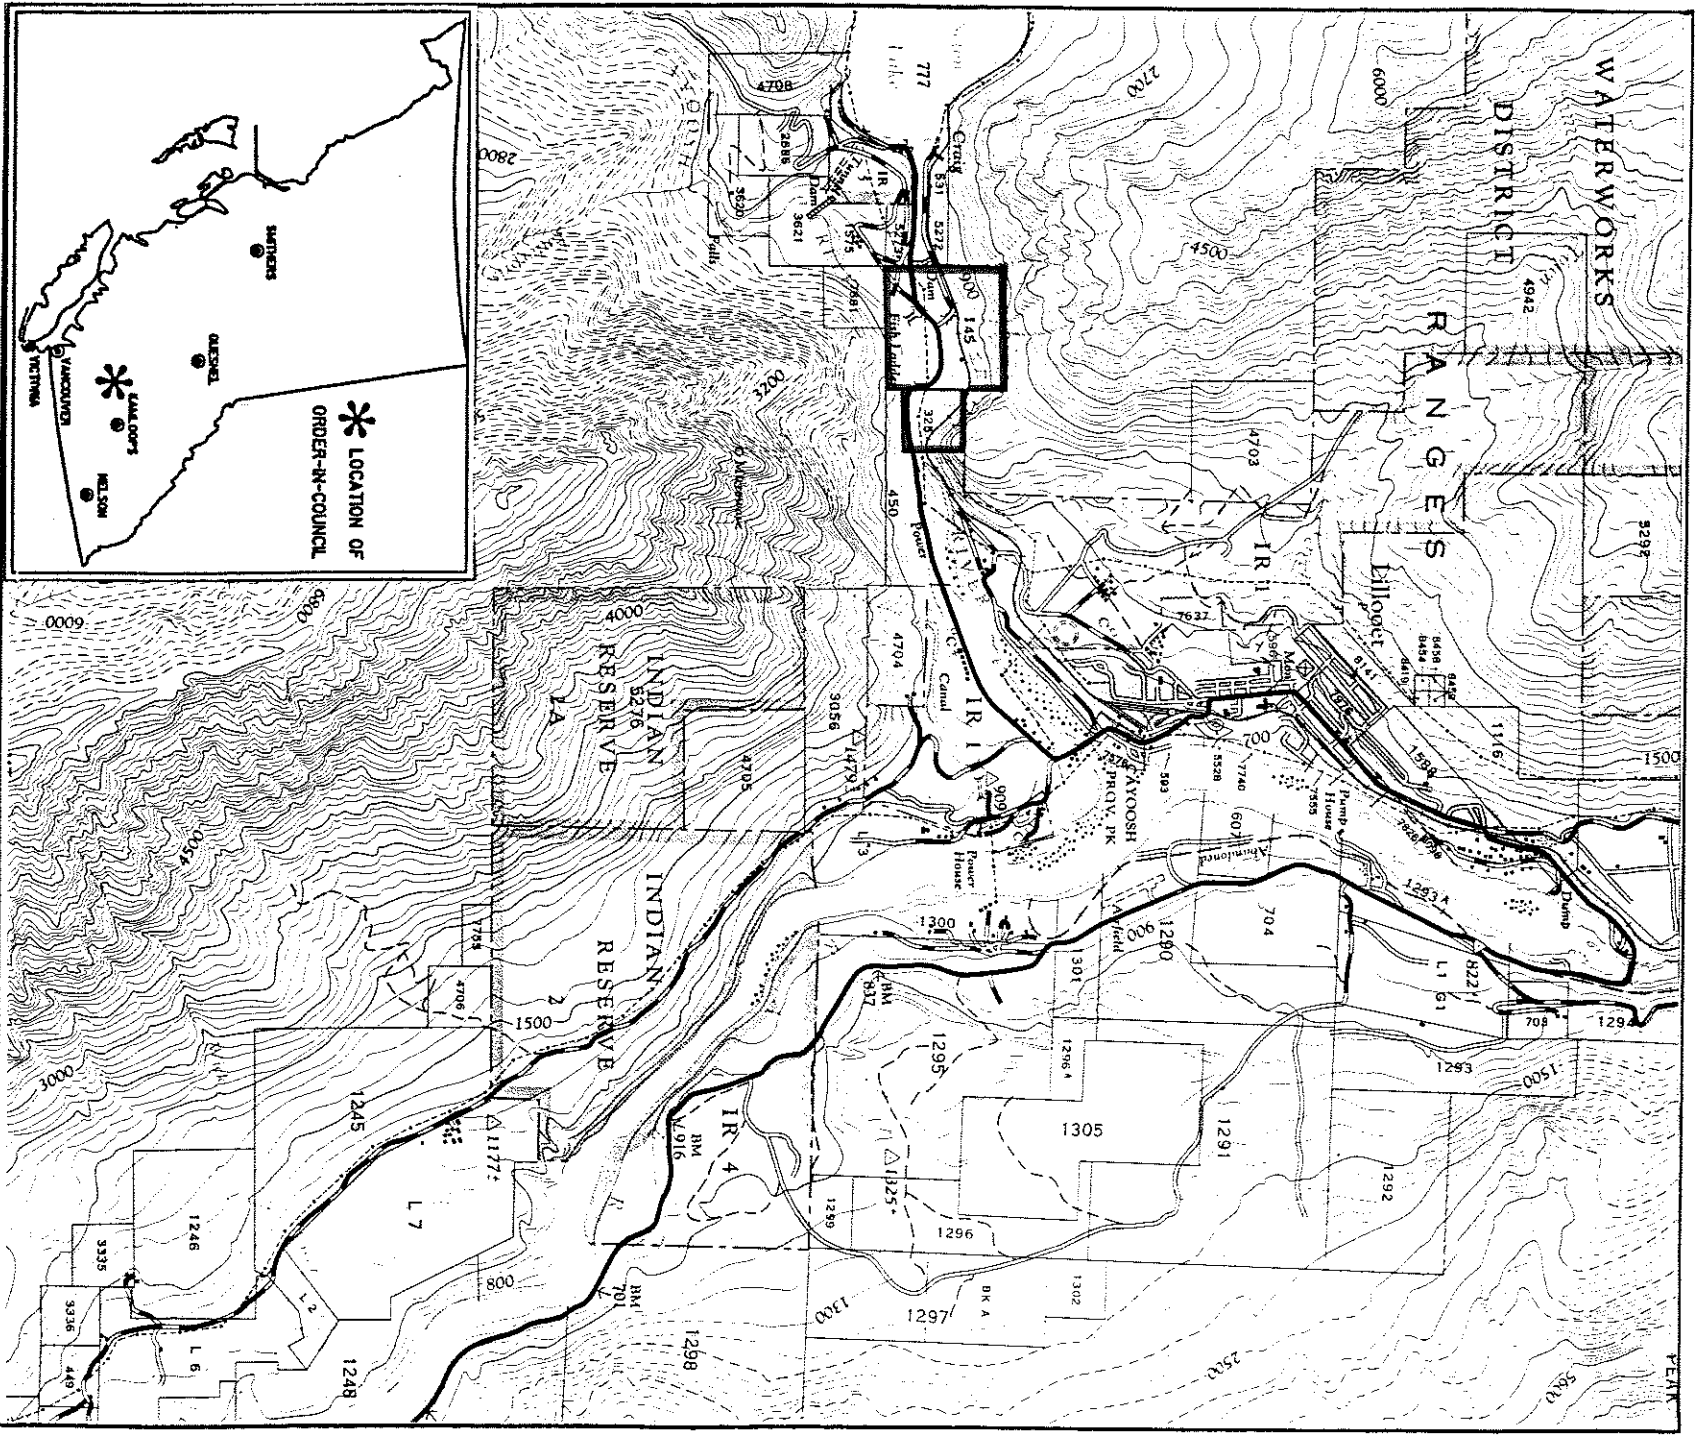

Province of British Columbia
 Ministry of Energy, Mines and Petroleum Resources
 MINERAL RESOURCES BRANCH-TITLES DIVISION
CROWN FEDERAL FISH HATCHERY SITES
MINERAL AND PLACER RESERVE

SCALE - 1 : 50 000

CONTOUR INTERVAL - 100 FEET

Not to scale

MINING DIVISION LILLOOET	SKETCH PREPARED BY R.G.C.J.
LAND DISTRICT LILLOOET	MINERAL TITLES DRAUGHTING, VICTORIA B.C.
MAP NO. 921/12W	DATE 87.03.19