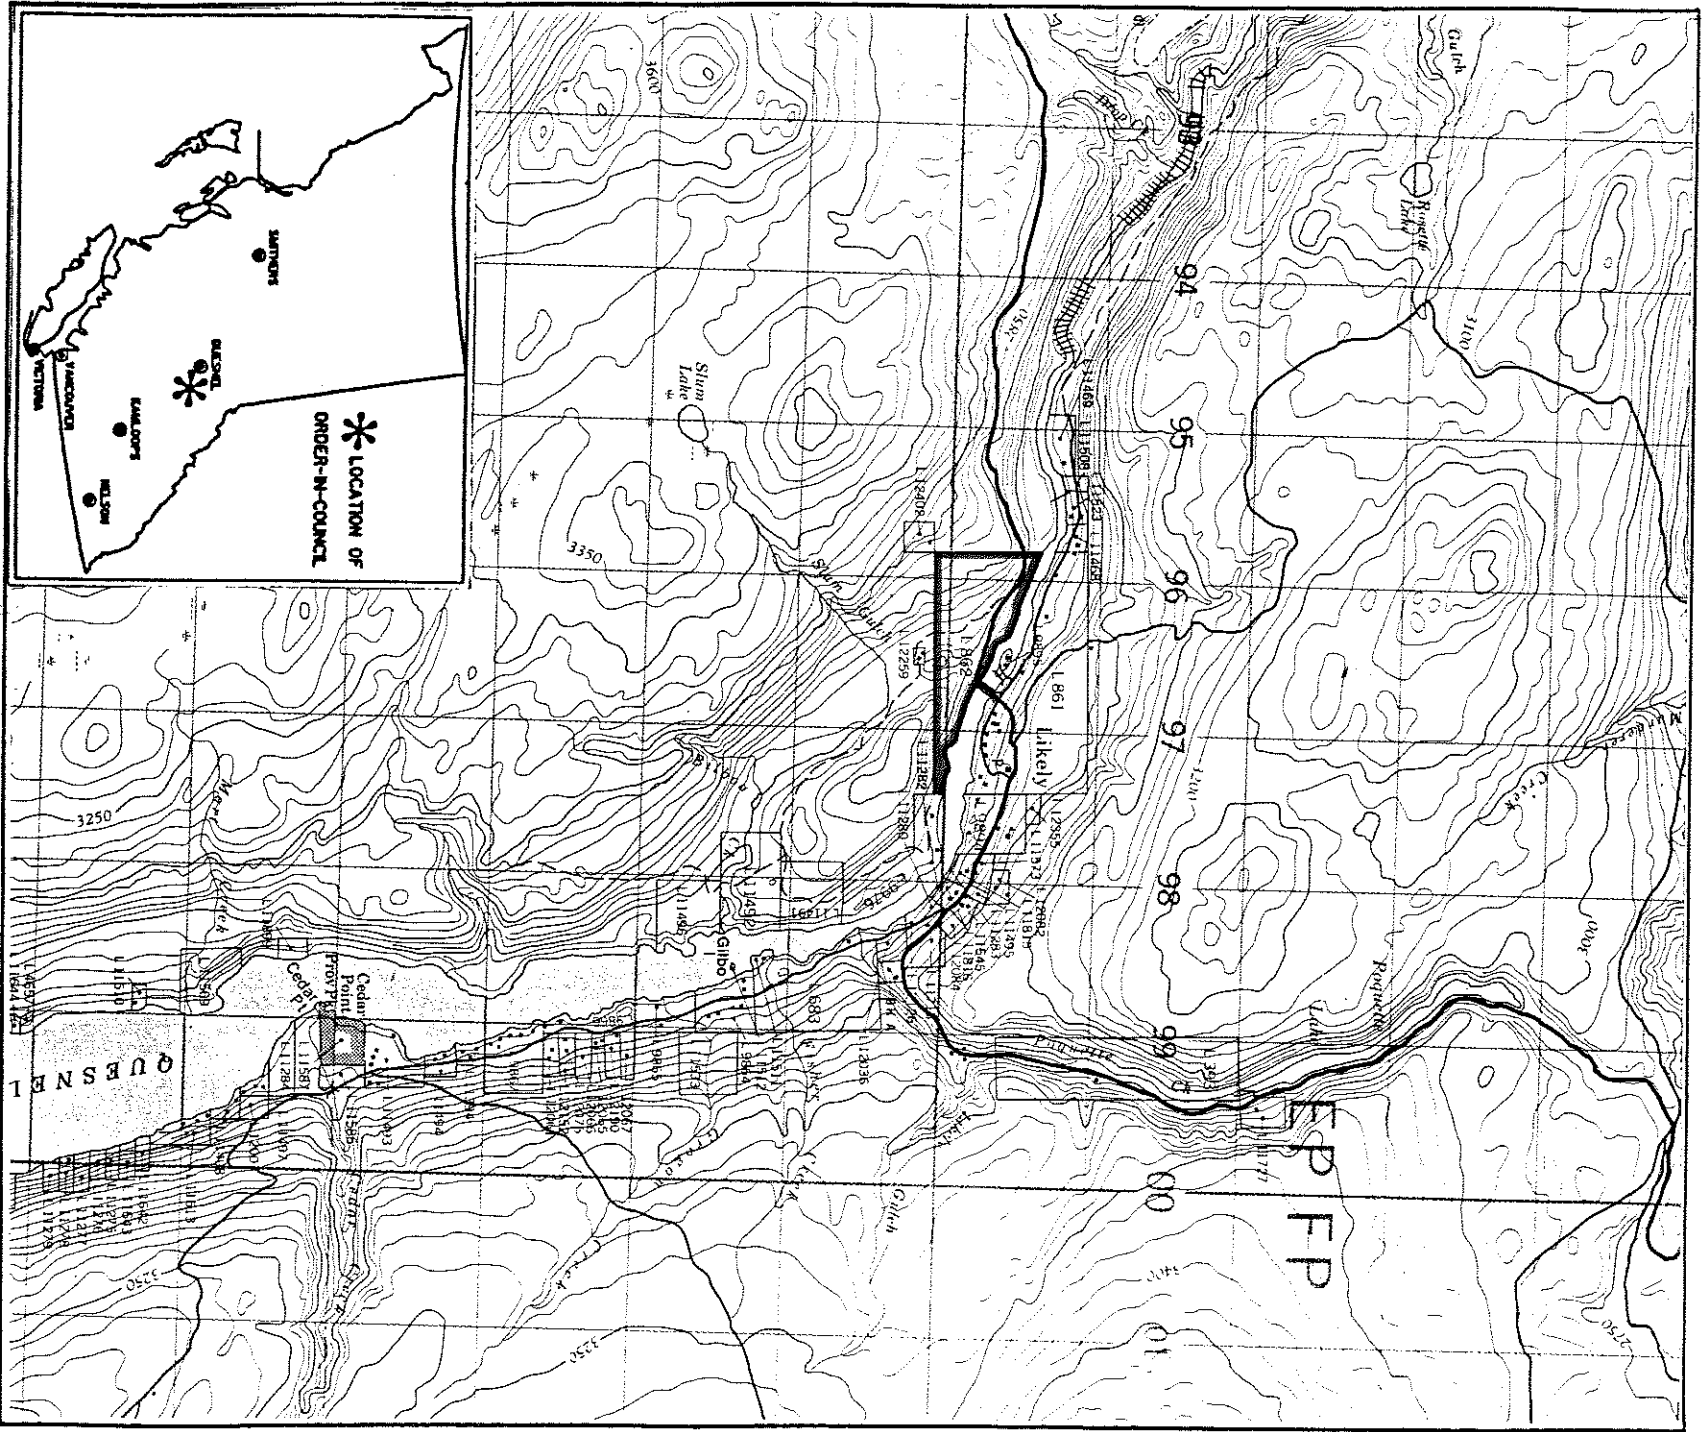

Province of British Columbia
 Ministry of Energy, Mines and Petroleum Resources
 MINERAL RESOURCES BRANCH-TITLES DIVISION
CROWN FEDERAL FISH HATCHERY SITES
MINERAL AND PLACER RESERVE

SCALE - 1 : 50 000

CONTOUR INTERVAL - 50 FEET

Site N 93A/12E

MINING DIVISION CARIBOO	SKETCH PREPARED BY R.G.C.J.
LAND DISTRICT CARIBOO	MINERAL TITLES DRAUGHTING, VICTORIA B.C.
MAP NO. 93A/12E	DATE 87-03-18